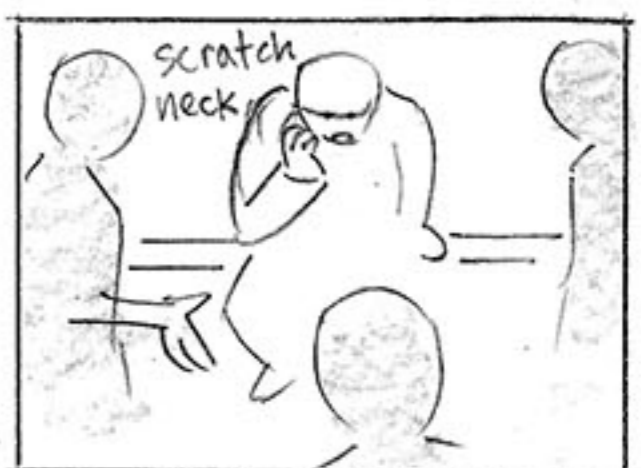

-The whole table, food and all. 54 #4: Same with-