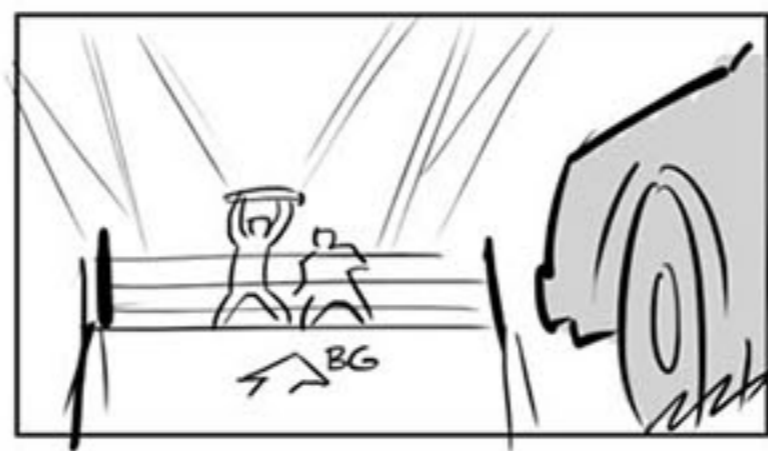

Kane's hand on belt

Cena's foot in

DROP CAM AS CENA LIFTS KANE

Logo flies toward cam

Cut back to foot on belt

SLIP!

Rev

Rev

Truck out

CRICKETS → Fast pan over empty seats

Reach OS

Cut to ref in bed

Snap zoom in

→ PAN

Slap 3 times

→ Pan with Cena as he jumps up

RUMBLE

- SHAKE -

→ BG

TRUCK OUT —

Limo explodes

Support structures topple

Roof caves in

cut to exit