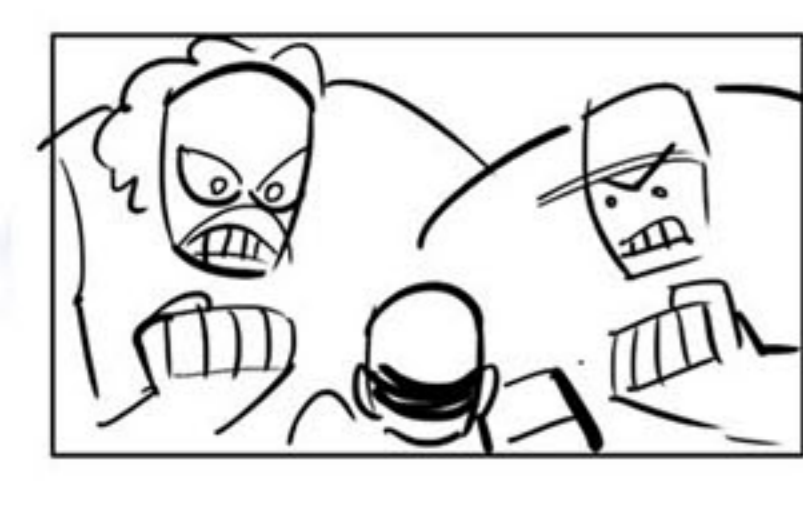

↑ REVISED ↑

↑ REVISED ↑

↑ REVISED ↑

↑ REVISED ↑

↑ REVISED ↑

belt falls in

Cam spins around frozen pose - speed FX in BG

DX graphics over the spin

CHOKE

SLAM

↑ Add belt

↗ copy/paste into this panel

Belt flies thru door

Then K & C

Cut to business man

Belt flops onto him
elevator doors open

Extra pose for row 2-
between pnl 1 & 2 (The Miz - all wet)

Fam down, then back up

DING! (eyes pop)

Businessman throws belt

↑ REVISED ↑

Belt flops in

Add it ↑ to this panel

↑ Revised ↑

Kane's hand on belt

Cena's foot in

DROP CAM AS CENA LIFTS KANE

Logo flies toward cam

Cut back to foot on belt

SLIP!

Rev

Rev