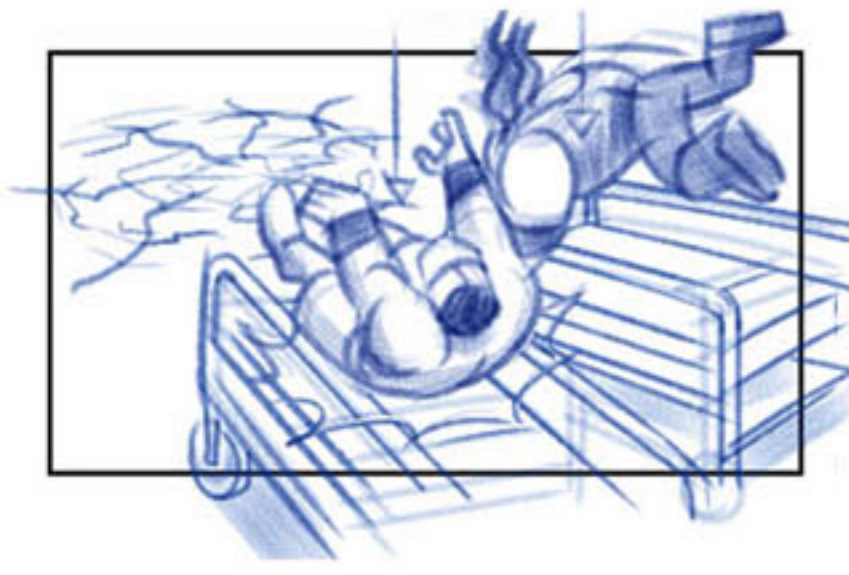

Extra pose for row 2-
between pnl 1 & 2 (The Miz - all wet)

Fam down, then back up

DING! (eyes pop)

Businessman throws belt

↑ REVISED ↑

Belt flops in

Add it ↑ to this panel

↑ Revised ↑

Kane's hand on belt

Cena's foot in

DROP CAM AS CENA LIFTS KANE

Logo flies toward cam

Cut back to foot on belt

SLIP!

Rev

Rev

Truck out

CRICKETS → Fast pan over empty seats

Reach OS

Cut to ref in bed

Snap zoom in

→ PAN

Slap 3 times

→ Pan with Cena as he jumps up