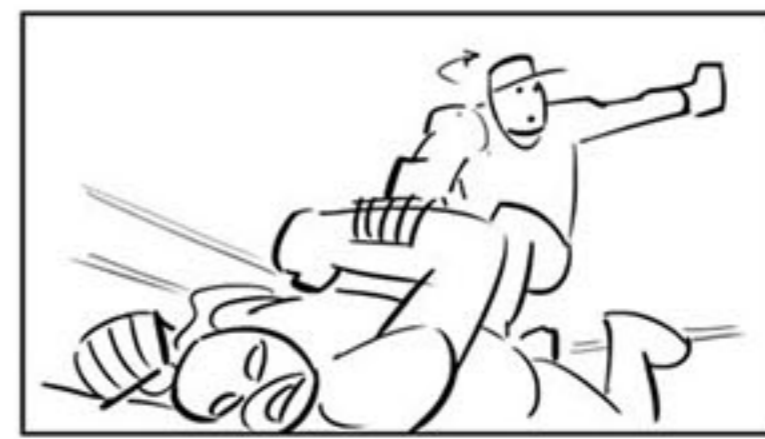

Kane's hand on belt

Cena's foot in

DROP CAM AS CENA LIFTS KANE

Logo flies toward cam

Cut back to foot on belt

SLIP!

Rev

Rev

Rev

Rev

Rev

Belt blows thru

Belt blows in after Cena

- SHAKE

Letters pop on 1-2-3-4

- SHAKE -

Truck out

CRICKETS → Fast pan over empty seats

Reach OS

Cut to ref in bed

Snap zoom in

→ PAN

Slap 3 times

→ Pan with Cena as he jumps up