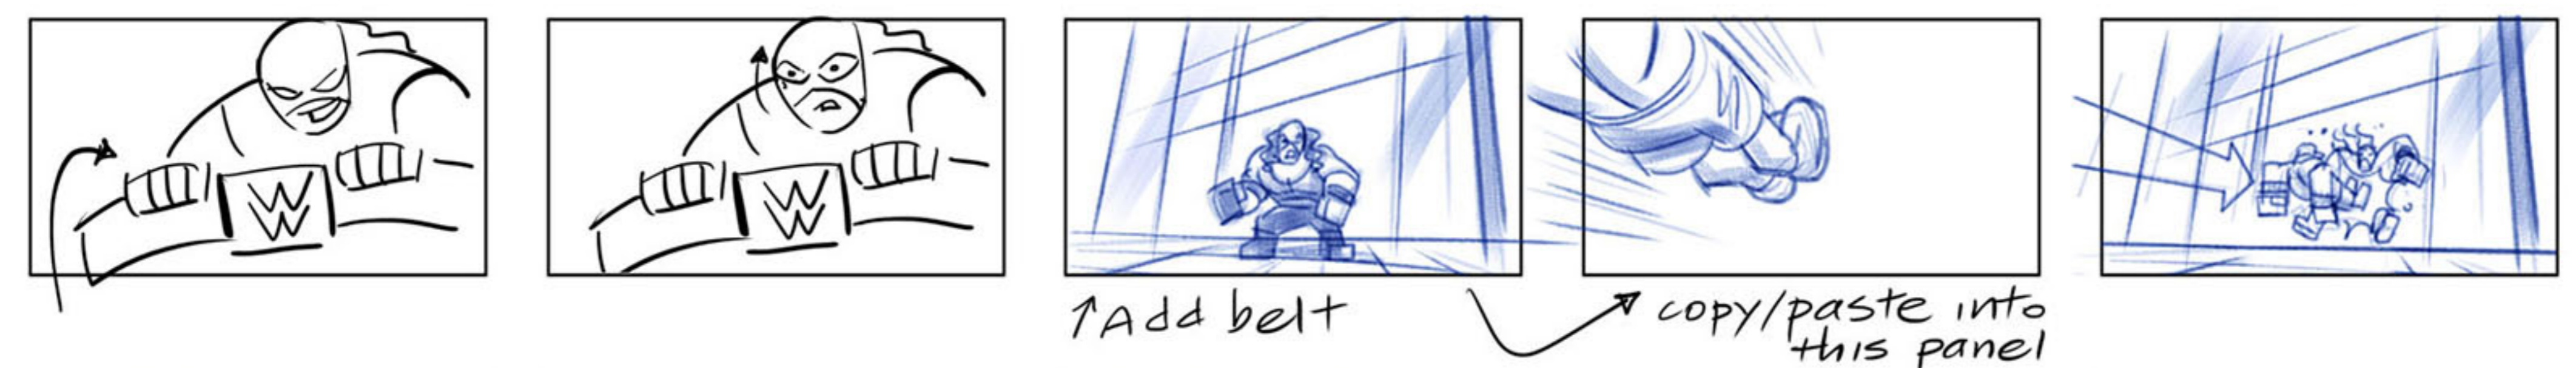

↑ REVISED ↑

↑ REVISED ↑

↑ REVISED ↑

↑ REVISED ↑

↑ REVISED ↑

belt falls in

Cam spins around frozen pose - speed FX in BG

DX graphics over the spin

CHOKE

SLAM

↑ Add belt

↗ copy/paste into this panel

Belt flies thru door

Then K & C

Cut to business man

Belt flops onto him
elevator doors open

Extra pose for row 2-
between pnl 1 & 2 (The Miz - all wet)

Fam down, then back up

DING! (eyes pop)

Businessman throws belt

↑ REVISED ↑

Belt flops in

Add it ↑ to this panel

↑ Revised ↑

Kane's hand on belt

Cena's foot in

DROP CAM AS CENA LIFTS KANE

Logo flies toward cam

Cut back to foot on belt

SLIP!

Rev

Rev