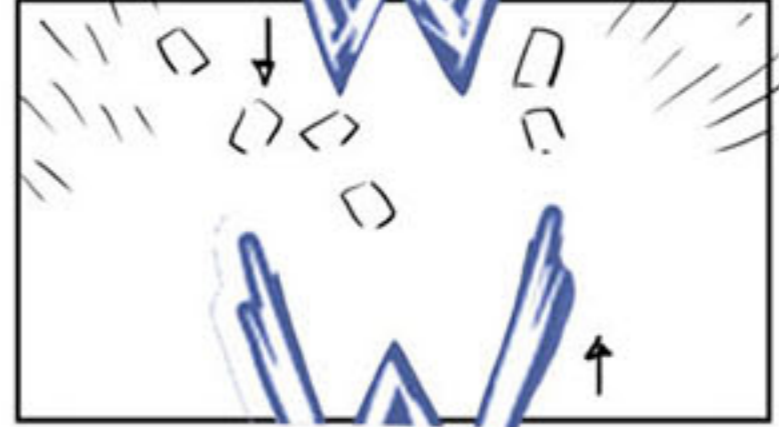

W's slam together