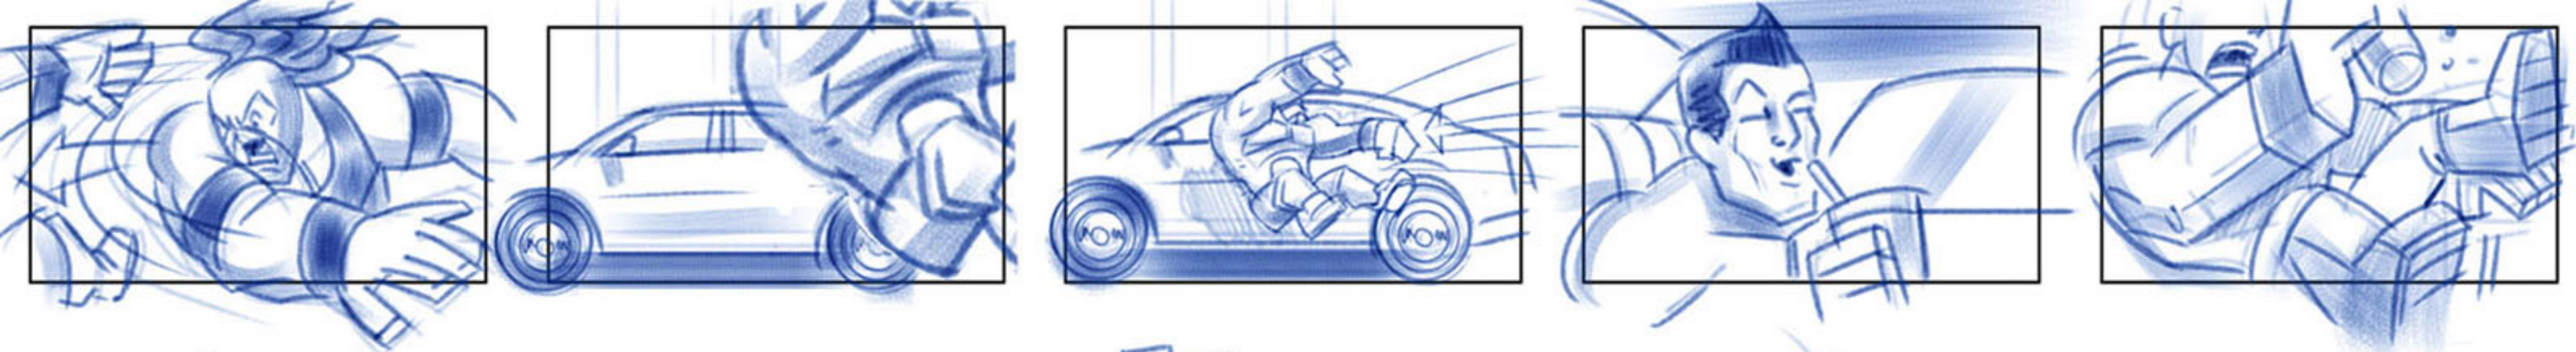

↑ REVISED ↑

↑ REVISED ↑

↑ REVISED ↑

↑ REVISED ↑

↑ REVISED ↑

belt falls in

Cam spins around frozen pose - speed FX in BG

DX graphics over the spin

CHOKE

SLAM

↑ Add belt

↗ copy/paste into this panel

Belt flies thru door

Then K & C

Cut to business man

Belt flops onto him
elevator doors open

Extra pose for row 2-
between pnl 1 & 2 (The Miz - all wet)

Fam down, then back up

DING! (eyes pop)

Businessman throws belt

↑ REVISED ↑

Belt flops in

Add it ↑ to this panel

↑ Revised ↑

Kane's hand on belt

Cena's foot in

DROP CAM AS CENA LIFTS KANE

Logo flies toward cam

Cut back to foot on belt

SLIP!

Rev

Rev