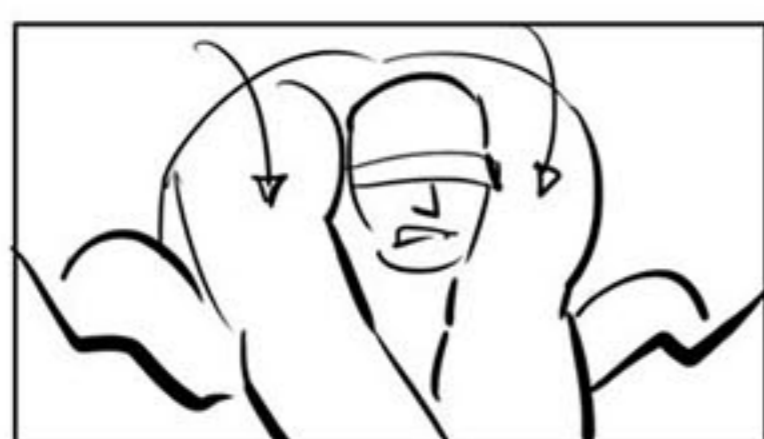

Letters pop on 1-2-3-4