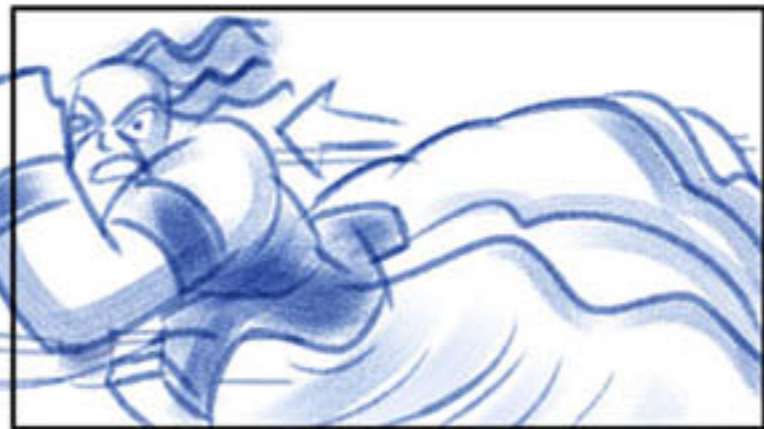

↑ REVISED ↑

↑ REVISED ↑

↑ REVISED ↑

↑ REVISED ↑

↑ REVISED ↑

belt falls in

Cam spins around frozen pose - speed FX in BG

DX graphics over the spin

CHOKE

SLAM

↑ Add belt

↗ copy/paste into this panel

Belt flies thru door

Then K & C

Cut to business man

Belt flops onto him
elevator doors open

Kane's hand on belt

Cena's foot in

DROP CAM AS CENA LIFTS KANE

Logo flies toward cam

Cut back to foot on belt

SLIP!

Rev

Rev