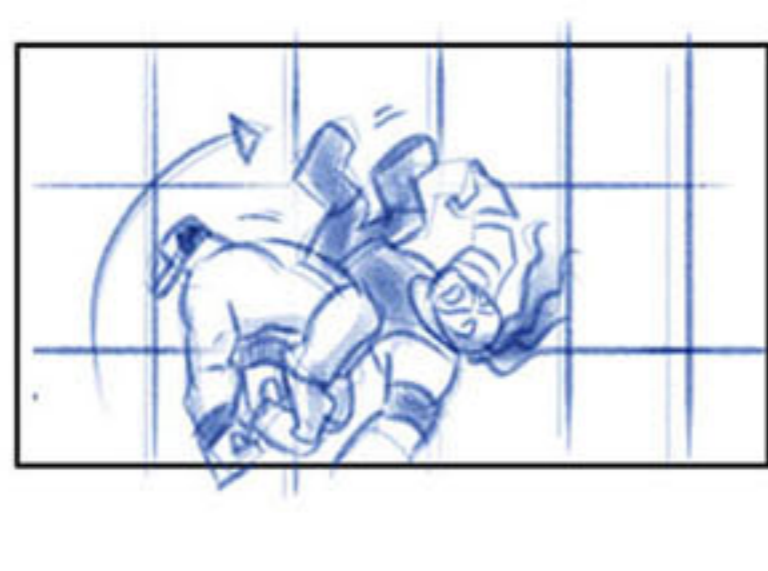

Extra pose for row 2-
between pnl 1 & 2 (The Miz - all wet)

Fam down, then back up

DING! (eyes pop)

Businessman throws belt

↑ REVISED ↑

Belt flops in

Add it ↑ to this panel

↑ Revised ↑

Kane's hand on belt

Cena's foot in

DROP CAM AS CENA LIFTS KANE

Logo flies toward cam

Cut back to foot on belt

SLIP!

Rev

Rev

Truck out

CRICKETS → Fast pan over empty seats

Reach OS

Cut to ref in bed

Snap zoom in

→ PAN

Slap 3 times

→ Pan with Cena as he jumps up