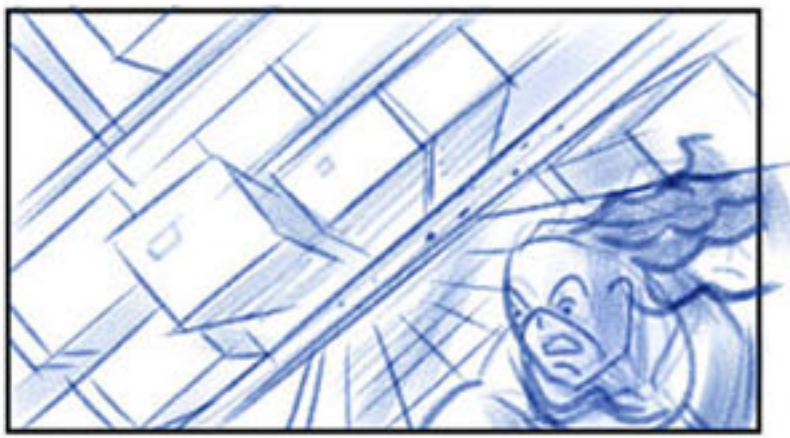

Extra pose for row 2-
between pnl 1 & 2 (The Miz - all wet)

Fam down, then back up

DING! (eyes pop)

Businessman throws belt

↑ REVISED ↑

Belt flops in

Add it ↑ to this panel

↑ Revised ↑

Kane's hand on belt

Cena's foot in

DROP CAM AS CENA LIFTS KANE

Logo flies toward cam

Cut back to foot on belt

SLIP!

Rev

Rev