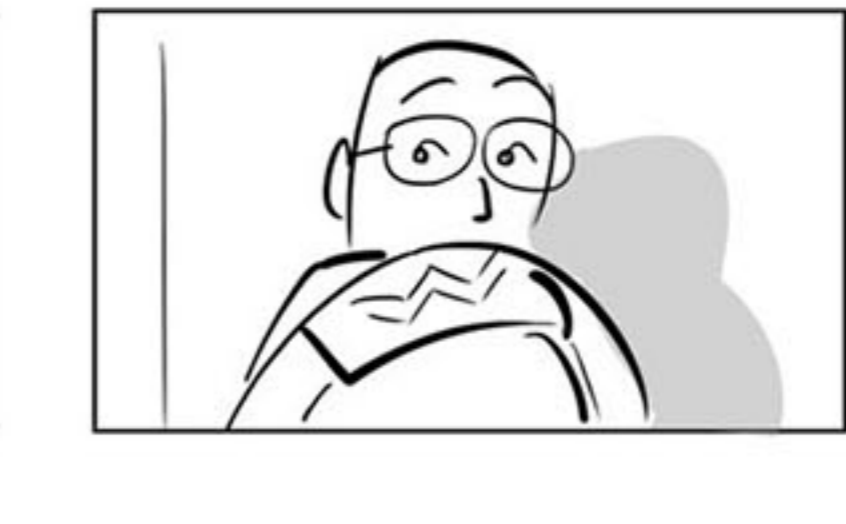

CHOKE

SLAM

↑ Add belt

↗ copy/paste into this panel

Belt flies thru door

Then K & C

Cut to business man

Belt flops onto him
elevator doors open

Extra pose for row 2-
between pnl 1 & 2 (The Miz - all wet)

Fam down, then back up

DING! (eyes pop)

Businessman throws belt

↑ REVISED ↑

Belt flops in

Add it ↑ to this panel

↑ Revised ↑