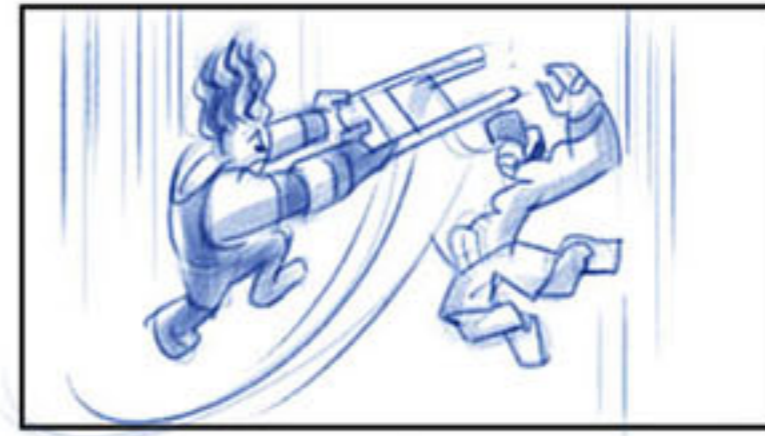

Kane's hand on belt

Cena's foot in

DROP CAM AS CENA LIFTS KANE

Logo flies toward cam

Cut back to foot on belt

SLIP!

Rev

Rev

Truck out

CRICKETS → Fast pan over empty seats

Reach OS

Cut to ref in bed

Snap zoom in

→ PAN

Slap 3 times

→ Pan with Cena as he jumps up