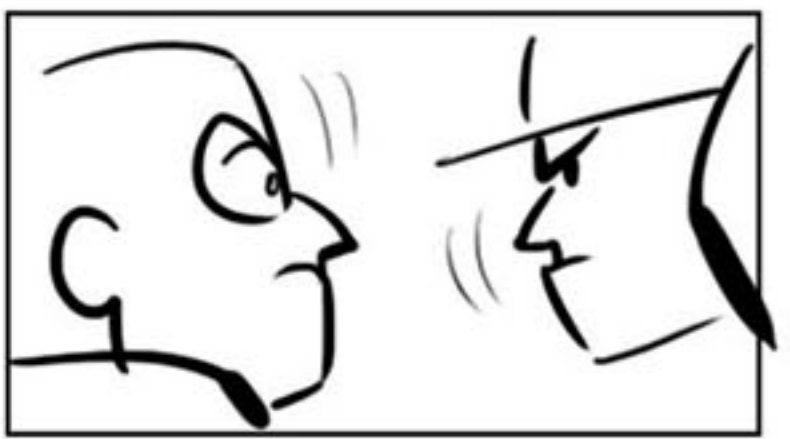

Extra pose for row 2-
between pnl 1 & 2 (The Miz - all wet)

Fam down, then back up

DING! (eyes pop)

Businessman throws belt

↑ REVISED ↑

Belt flops in

Add it ↑ to this panel

↑ Revised ↑

Kane's hand on belt

Cena's foot in

DROP CAM AS CENA LIFTS KANE

Logo flies toward cam

Cut back to foot on belt

SLIP!

Rev

Rev