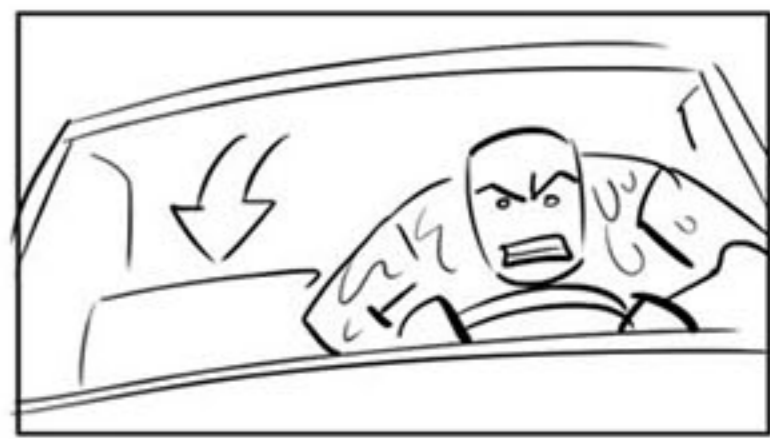

→ Pan with Cena as he jumps up

RUMBLE