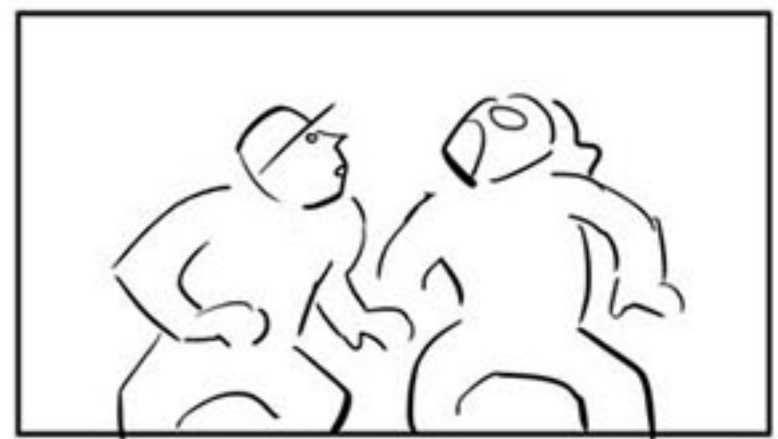

Roof collapses

W's slam together

Letters drop in

slam down

Logo holds for a beat

Cena & Kane in — smudged

SFX: BATTLE CRY

Swish pan UP