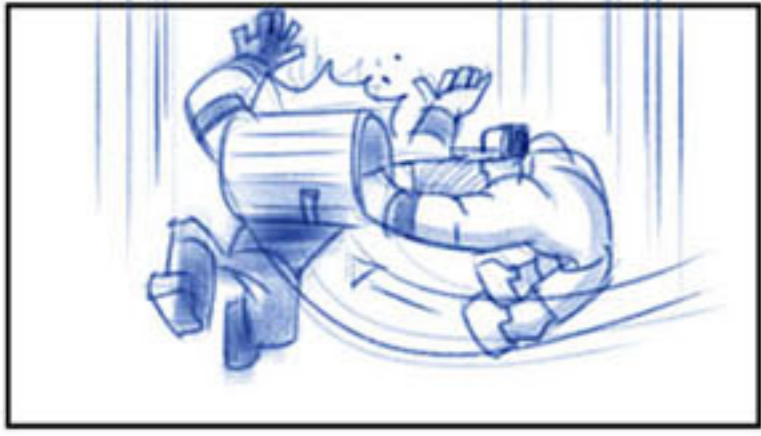

Kane's hand on belt

Cena's foot in

DROP CAM AS CENA LIFTS KANE

Logo flies toward cam

Cut back to foot on belt

SLIP!

Rev

Rev

Truck out

CRICKETS → Fast pan over empty seats

Reach OS

Cut to ref in bed

Snap zoom in

→ PAN

Slap 3 times

→ Pan with Cena as he jumps up