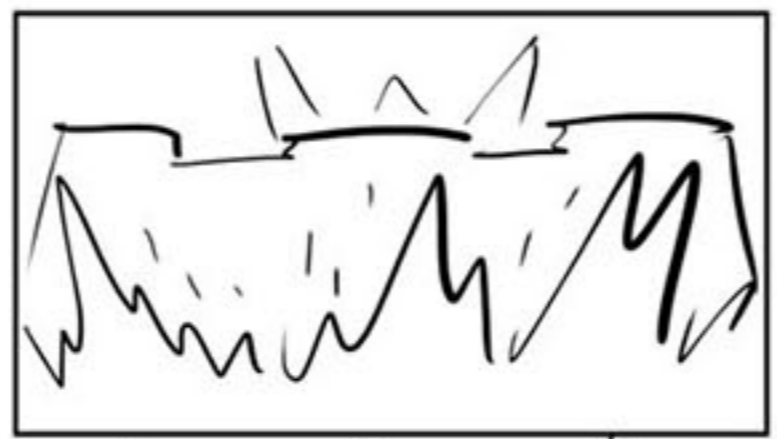

slam down

Logo holds for a beat