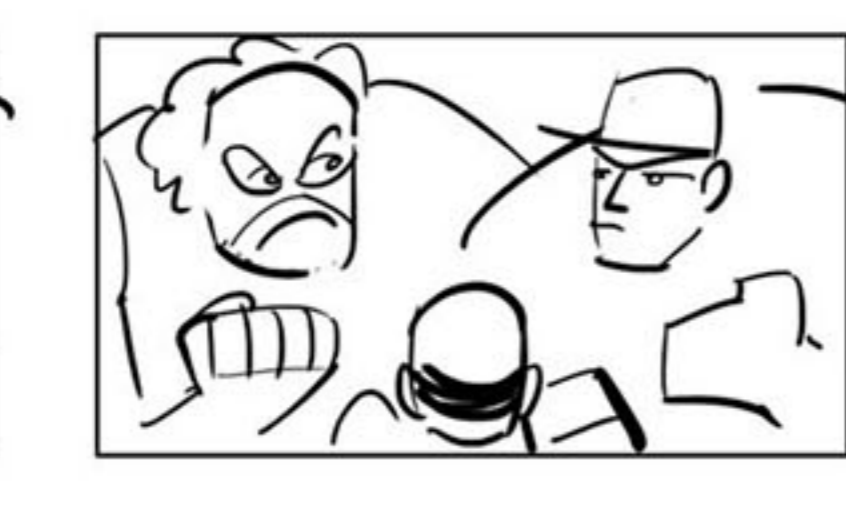

↑ REVISED ↑

↑ REVISED ↑

↑ REVISED ↑

↑ REVISED ↑

↑ REVISED ↑

belt falls in

Cam spins around frozen pose - speed FX in BG

DX graphics over the spin

CHOKE

SLAM

↑ Add belt

↗ copy/paste into this panel

Belt flies thru door

Then K & C

Cut to business man

Belt flops onto him
elevator doors open

Extra pose for row 2-
between pnl 1 & 2 (The Miz - all wet)

Fam down, then back up

DING! (eyes pop)

Businessman throws belt

↑ REVISED ↑

Belt flops in

Add it ↑ to this panel

↑ Revised ↑

Kane's hand on belt

Cena's foot in

DROP CAM AS CENA LIFTS KANE

Logo flies toward cam

Cut back to foot on belt

SLIP!

Rev

Rev