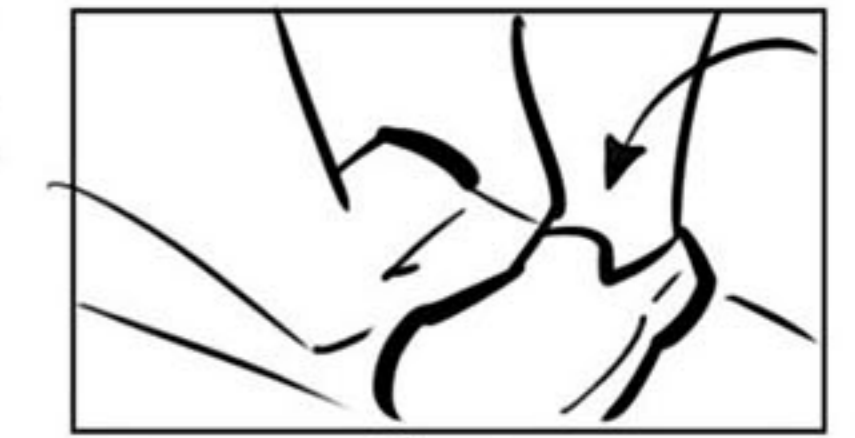

Extra pose for row 2-
between pnl 1 & 2 (The Miz - all wet)

Fam down, then back up

DING! (eyes pop)

Businessman throws belt

↑ REVISED ↑

Belt flops in

Add it ↑ to this panel

↑ Revised ↑

Kane's hand on belt

Cena's foot in

DROP CAM AS CENA LIFTS KANE

Logo flies toward cam

Cut back to foot on belt

SLIP!

Rev

Rev