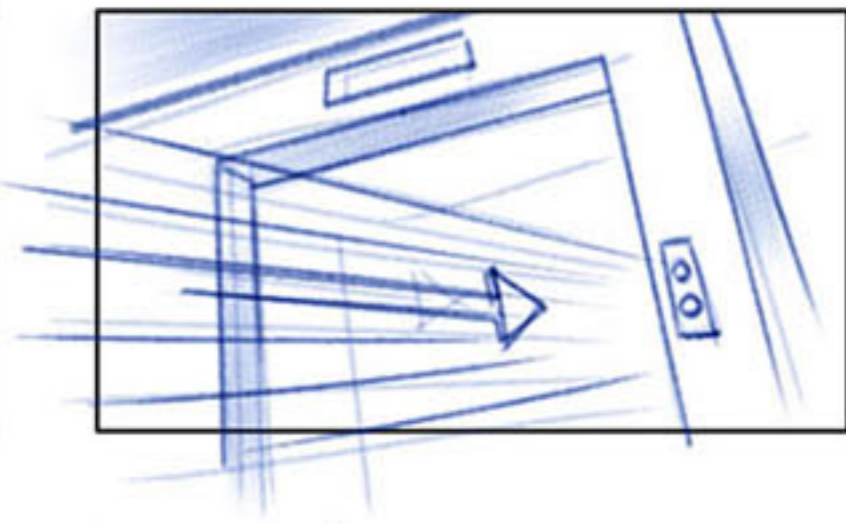

CHOKE

SLAM

↑ Add belt

↗ copy/paste into this panel

Belt flies thru door

Then K & C

Cut to business man

Belt flops onto him
elevator doors open

Extra pose for row 2-
between pnl 1 & 2 (The Miz - all wet)

Fam down, then back up

DING! (eyes pop)

Businessman throws belt

↑ REVISED ↑

Belt flops in

Add it ↑ to this panel

↑ Revised ↑