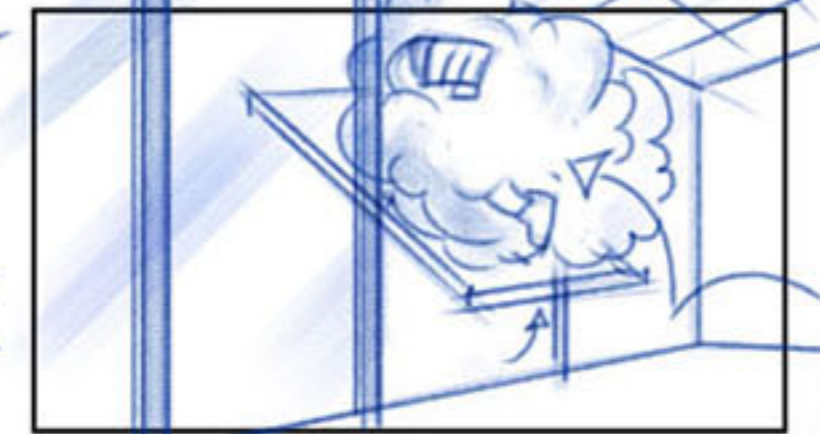

Extra pose for row 2-
between pnl 1 & 2 (The Miz - all wet)

Fam down, then back up

DING! (eyes pop)

Businessman throws belt

↑ REVISED ↑

Belt flops in

Add it ↑ to this panel

↑ Revised ↑

Kane's hand on belt

Cena's foot in

DROP CAM AS CENA LIFTS KANE

Logo flies toward cam

Cut back to foot on belt

SLIP!

Rev

Rev