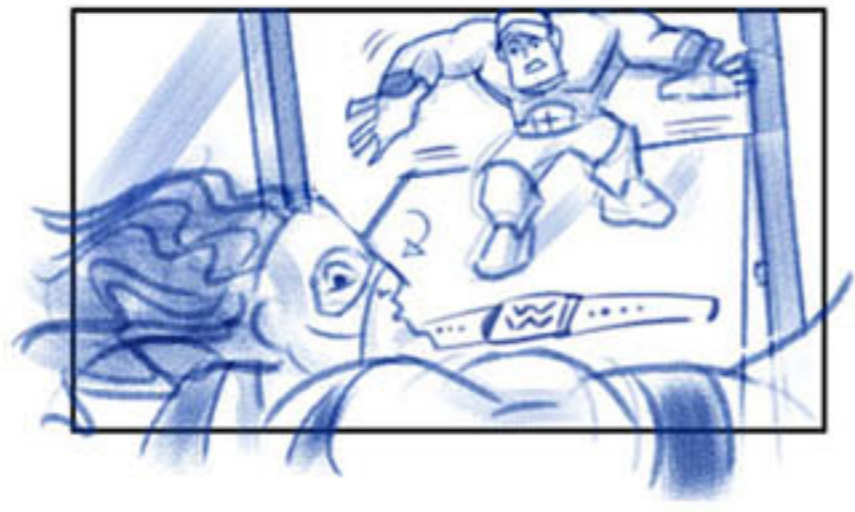

Extra pose for row 2-
between pnl 1 & 2 (The Miz - all wet)

Fam down, then back up

DING! (eyes pop)

Businessman throws belt

↑ REVISED ↑

Belt flops in

Add it ↑ to this panel

↑ Revised ↑

Kane's hand on belt

Cena's foot in

DROP CAM AS CENA LIFTS KANE

Logo flies toward cam

Cut back to foot on belt

SLIP!

Rev

Rev

Truck out

CRICKETS → Fast pan over empty seats

Reach OS

Cut to ref in bed

Snap zoom in

→ PAN

Slap 3 times

→ Pan with Cena as he jumps up