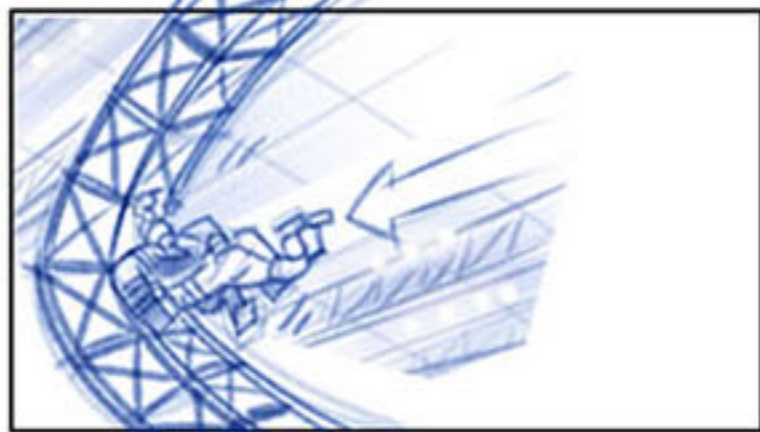

↑ REVISED ↑

↑ REVISED ↑

↑ REVISED ↑

↑ REVISED ↑

↑ REVISED ↑

belt falls in

Cam spins around frozen pose - speed FX in BG

DX graphics over the spin

CHOKE

SLAM

↑ Add belt

↗ copy/paste into this panel

Belt flies thru door

Then K & C

Cut to business man

Belt flops onto him
elevator doors open