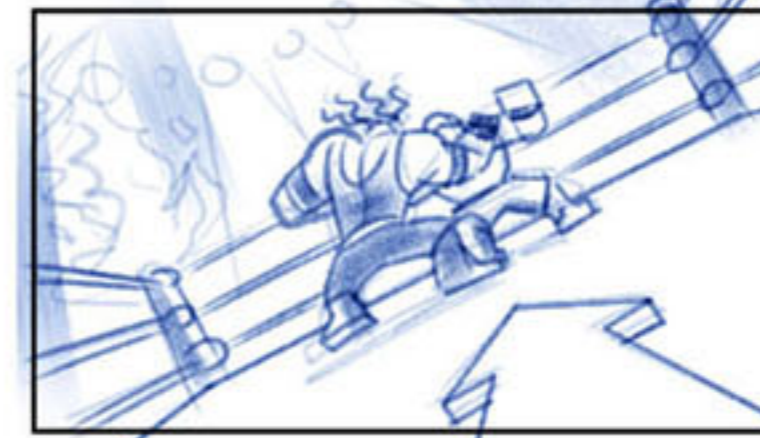

↑ REVISED ↑

↑ REVISED ↑

↑ REVISED ↑

↑ REVISED ↑

↑ REVISED ↑

belt falls in

Cam spins around frozen pose - speed FX in BG

DX graphics over the spin

CHOKE

SLAM

↑ Add belt

↗ copy/paste into this panel

Belt flies thru door

Then K & C

Cut to business man

Belt flops onto him
elevator doors open

Extra pose for row 2-
between pnl 1 & 2 (The Miz - all wet)

Fam down, then back up

DING! (eyes pop)

Businessman throws belt

↑ REVISED ↑

Belt flops in

Add it ↑ to this panel

↑ Revised ↑

Kane's hand on belt

Cena's foot in

DROP CAM AS CENA LIFTS KANE

Logo flies toward cam

Cut back to foot on belt

SLIP!

Rev

Rev