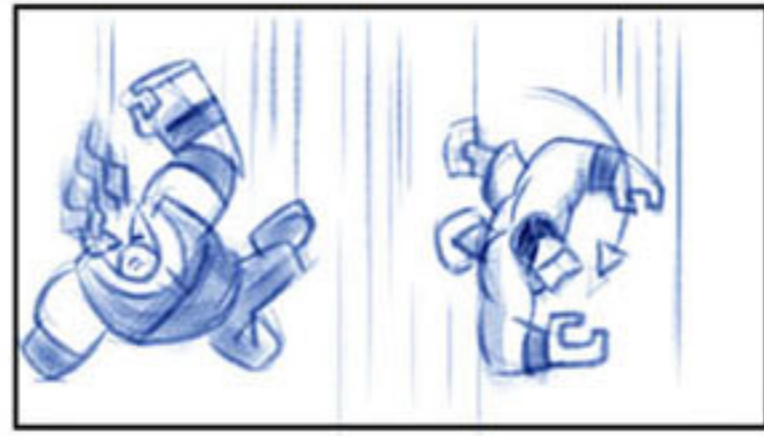

Extra pose for row 2-
between pnl 1 & 2 (The Miz - all wet)

Fam down, then back up

DING! (eyes pop)

Businessman throws belt

↑ REVISED ↑

Belt flops in

Add it ↑ to this panel

↑ Revised ↑

Kane's hand on belt

Cena's foot in

DROP CAM AS CENA LIFTS KANE

Logo flies toward cam

Cut back to foot on belt

SLIP!

Rev

Rev

Truck out

CRICKETS → Fast pan over empty seats

Reach OS

Cut to ref in bed

Snap zoom in

→ PAN

Slap 3 times

→ Pan with Cena as he jumps up