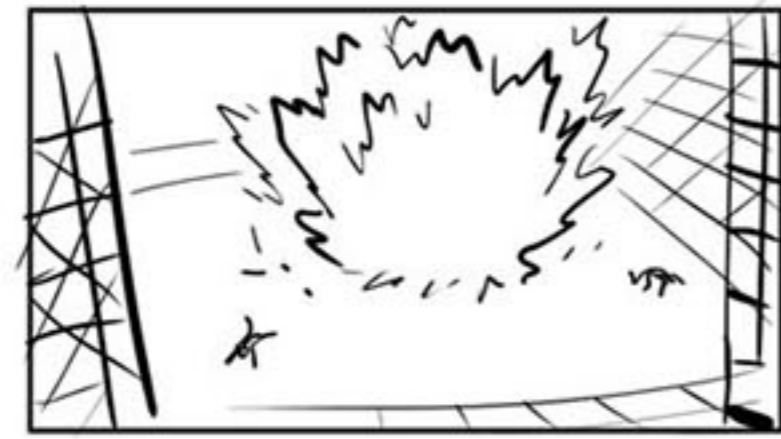

RUMBLE

- SHAKE -

→ BG

TRUCK OUT —

Limo explodes

Support structures topple

Roof caves in

cut to exit