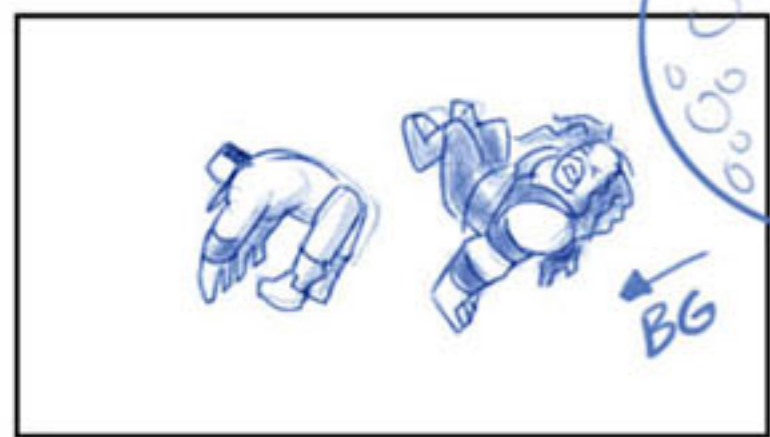

Extra pose for row 2-
between pnl 1 & 2 (The Miz - all wet)

Fam down, then back up

DING! (eyes pop)

Businessman throws belt

↑ REVISED ↑

Belt flops in

Add it ↑ to this panel

↑ Revised ↑

Kane's hand on belt

Cena's foot in

DROP CAM AS CENA LIFTS KANE

Logo flies toward cam

Cut back to foot on belt

SLIP!

Rev

Rev

Rev

Rev

Rev

Belt blows thru

Belt blows in after Cena

- SHAKE

Letters pop on 1-2-3-4

- SHAKE -

Truck out

CRICKETS → Fast pan over empty seats

Reach OS

Cut to ref in bed

Snap zoom in

→ PAN

Slap 3 times

→ Pan with Cena as he jumps up