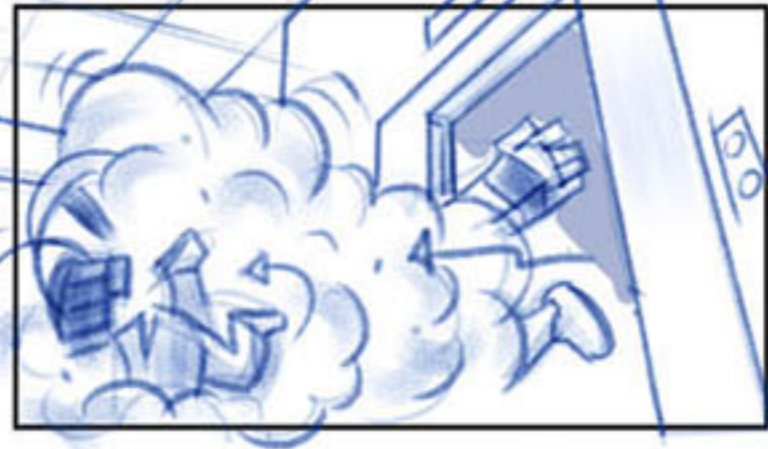

CHOKE

SLAM

↑ Add belt

↗ copy/paste into this panel

Belt flies thru door

Then K & C

Cut to business man

Belt flops onto him
elevator doors open

Extra pose for row 2-
between pnl 1 & 2 (The Miz - all wet)

Fam down, then back up

DING! (eyes pop)

Businessman throws belt

↑ REVISED ↑

Belt flops in

Add it ↑ to this panel

↑ Revised ↑

Kane's hand on belt

Cena's foot in

DROP CAM AS CENA LIFTS KANE

Logo flies toward cam

Cut back to foot on belt

SLIP!

Rev

Rev