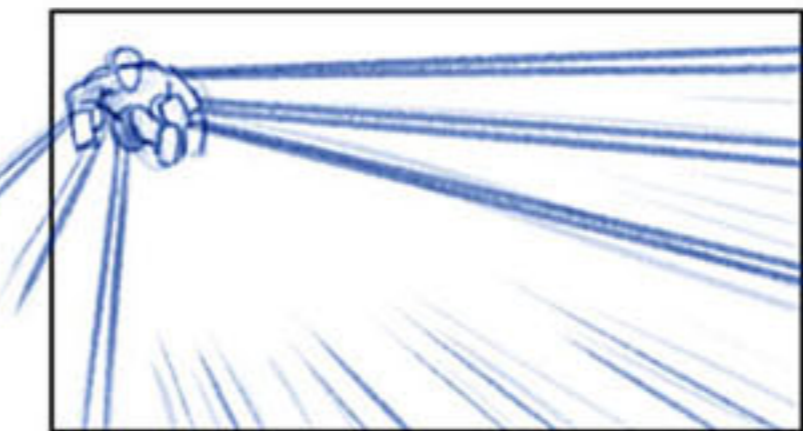

↑ REVISED ↑

↑ REVISED ↑

↑ REVISED ↑

↑ REVISED ↑

↑ REVISED ↑

belt falls in

Cam spins around frozen pose - speed FX in BG

DX graphics over the spin

CHOKE

SLAM

↑ Add belt

↗ copy/paste into this panel

Belt flies thru door

Then K & C

Cut to business man

Belt flops onto him
elevator doors open

Kane's hand on belt

Cena's foot in

DROP CAM AS CENA LIFTS KANE

Logo flies toward cam

Cut back to foot on belt

SLIP!

Rev

Rev