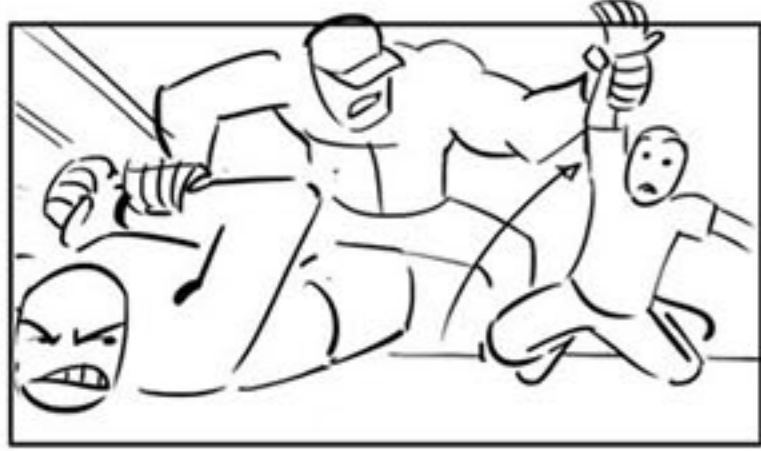

Truck out

CRICKETS → Fast pan over empty seats

Reach OS

Cut to ref in bed

Snap zoom in

→ PAN

Slap 3 times

→ Pan with Cena as he jumps up

RUMBLE

- SHAKE -

→ BG

TRUCK OUT —

Limo explodes

Support structures topple

Roof caves in

cut to exit