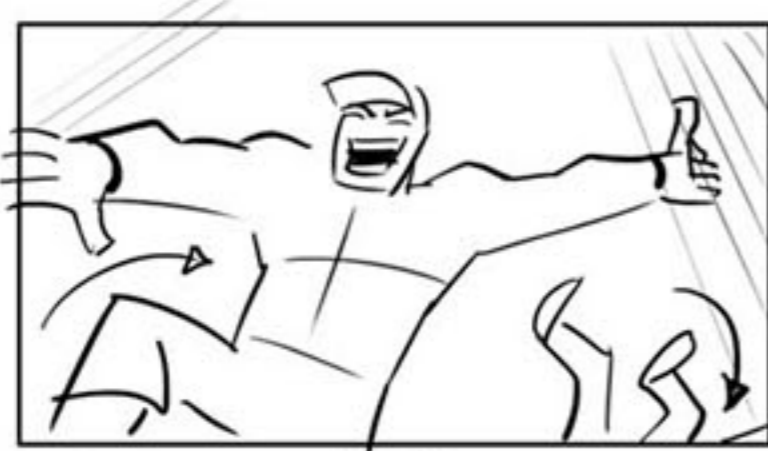

Truck out

CRICKETS → Fast pan over empty seats

Reach OS

Cut to ref in bed

Snap zoom in

→ PAN

Slap 3 times

→ Pan with Cena as he jumps up