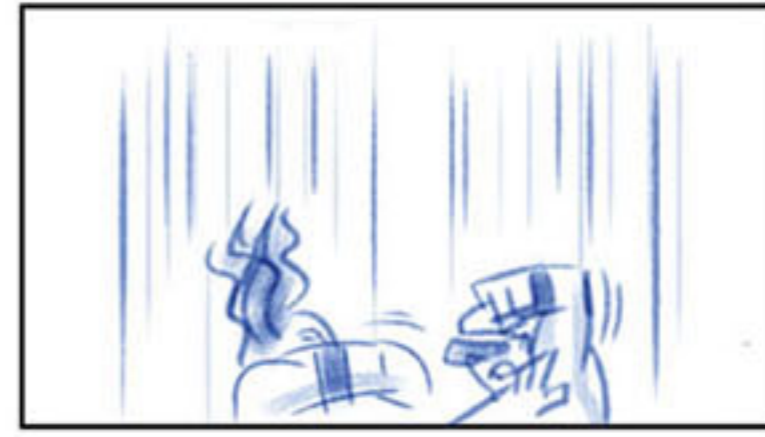

Extra pose for row 2-
between pnl 1 & 2 (The Miz - all wet)

Fam down, then back up

DING! (eyes pop)

Businessman throws belt

↑ REVISED ↑

Belt flops in

Add it ↑ to this panel

↑ Revised ↑

Kane's hand on belt

Cena's foot in

DROP CAM AS CENA LIFTS KANE

Logo flies toward cam

Cut back to foot on belt

SLIP!

Rev

Rev

Rev

Rev

Rev

Belt blows thru

Belt blows in after Cena

- SHAKE

Letters pop on 1-2-3-4

- SHAKE -

Truck out

CRICKETS → Fast pan over empty seats

Reach OS

Cut to ref in bed

Snap zoom in

→ PAN

Slap 3 times

→ Pan with Cena as he jumps up