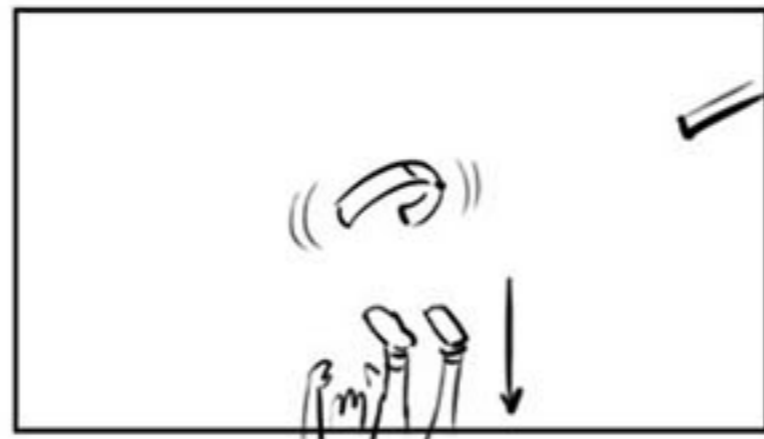

Extra pose for row 2-
between pnl 1 & 2 (The Miz - all wet)

Fam down, then back up

DING! (eyes pop)

Businessman throws belt

↑ REVISED ↑

Belt flops in

Add it ↑ to this panel

↑ Revised ↑

Kane's hand on belt

Cena's foot in

DROP CAM AS CENA LIFTS KANE

Logo flies toward cam

Cut back to foot on belt

SLIP!

Rev

Rev