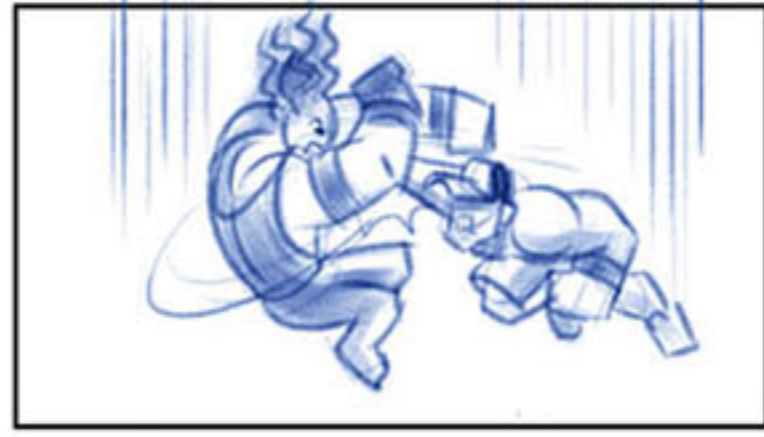

Kane's hand on belt

Cena's foot in

DROP CAM AS CENA LIFTS KANE

Logo flies toward cam

Cut back to foot on belt

SLIP!

Rev

Rev

Truck out

CRICKETS → Fast pan over empty seats

Reach OS

Cut to ref in bed

Snap zoom in

→ PAN

Slap 3 times

→ Pan with Cena as he jumps up