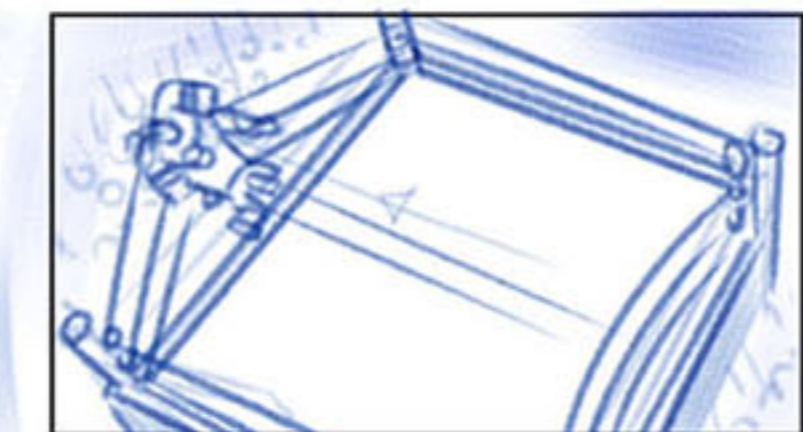

↑ REVISED ↑

↑ REVISED ↑

↑ REVISED ↑

↑ REVISED ↑

↑ REVISED ↑

belt falls in

Cam spins around frozen pose - speed FX in BG

DX graphics over the spin

CHOKE

SLAM

↑ Add belt

↗ copy/paste into this panel

Belt flies thru door

Then K & C

Cut to business man

Belt flops onto him
elevator doors open