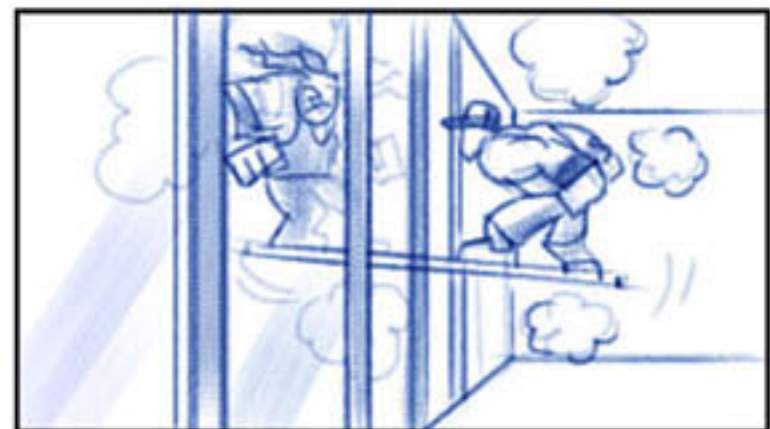

CHOKE

SLAM

↑ Add belt

↗ copy/paste into this panel

Belt flies thru door

Then K & C

Cut to business man

Belt flops onto him
elevator doors open

Extra pose for row 2-
between pnl 1 & 2 (The Miz - all wet)

Fam down, then back up

DING! (eyes pop)

Businessman throws belt

↑ REVISED ↑

Belt flops in

Add it ↑ to this panel

↑ Revised ↑

Kane's hand on belt

Cena's foot in

DROP CAM AS CENA LIFTS KANE

Logo flies toward cam

Cut back to foot on belt

SLIP!

Rev

Rev