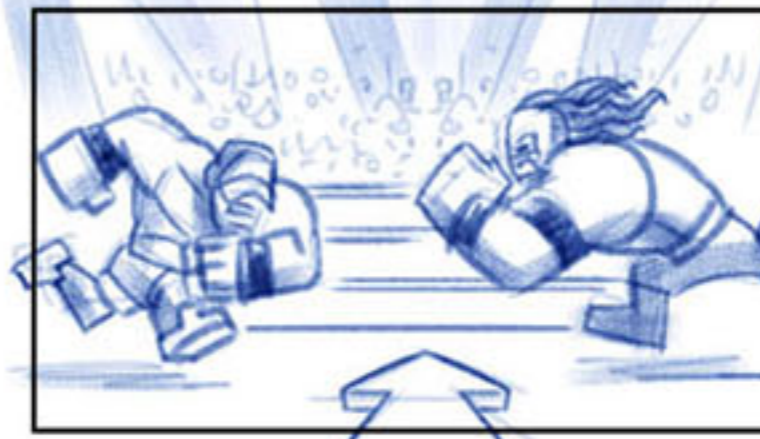

↑ REVISED ↑

↑ REVISED ↑

↑ REVISED ↑

↑ REVISED ↑

↑ REVISED ↑

belt falls in

Cam spins around frozen pose - speed FX in BG

DX graphics over the spin

CHOKE

SLAM

↑ Add belt

↗ copy/paste into this panel

Belt flies thru door

Then K & C

Cut to business man

Belt flops onto him
elevator doors open

Extra pose for row 2-
between pnl 1 & 2 (The Miz - all wet)

Fam down, then back up

DING! (eyes pop)

Businessman throws belt

↑ REVISED ↑

Belt flops in

Add it ↑ to this panel

↑ Revised ↑

Kane's hand on belt

Cena's foot in

DROP CAM AS CENA LIFTS KANE

Logo flies toward cam

Cut back to foot on belt

SLIP!

Rev

Rev