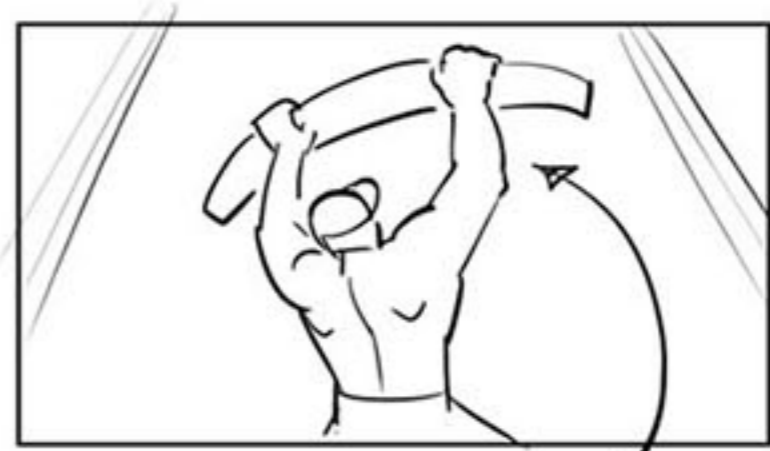

Truck out

CRICKETS → Fast pan over empty seats

Reach OS

Cut to ref in bed

Snap zoom in

→ PAN

Slap 3 times

→ Pan with Cena as he jumps up