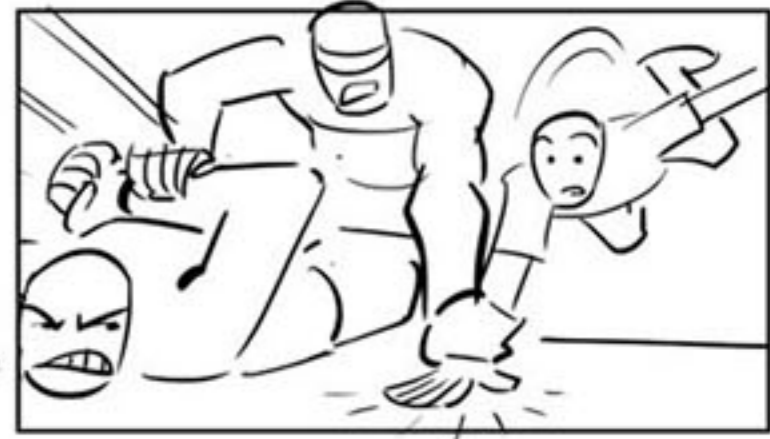

Truck out

CRICKETS → Fast pan over empty seats

Reach OS

Cut to ref in bed

Snap zoom in

→ PAN

Slap 3 times

→ Pan with Cena as he jumps up

RUMBLE

- SHAKE -

→ BG

TRUCK OUT —

Limo explodes

Support structures topple

Roof caves in

cut to exit