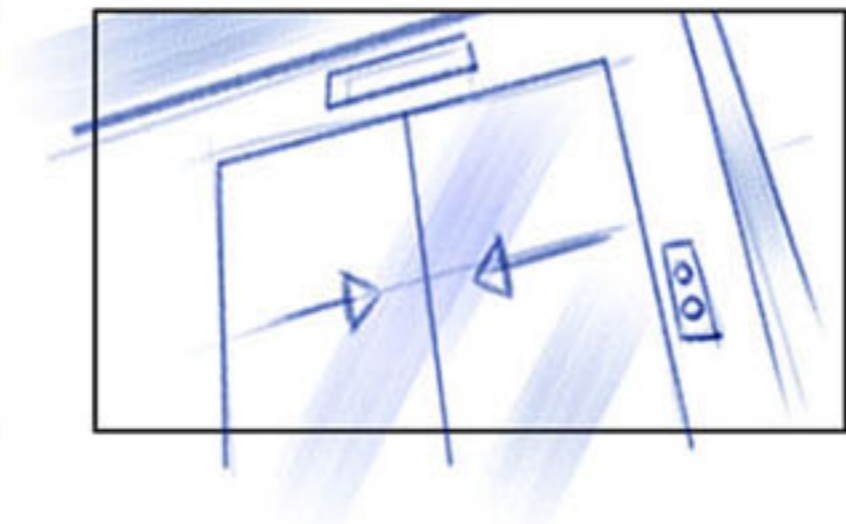

CHOKE

SLAM

↑ Add belt

↗ copy/paste into this panel

Belt flies thru door

Then K & C

Cut to business man

Belt flops onto him
elevator doors open

Extra pose for row 2-
between pnl 1 & 2 (The Miz - all wet)

Fam down, then back up

DING! (eyes pop)

Businessman throws belt

↑ REVISED ↑

Belt flops in

Add it ↑ to this panel

↑ Revised ↑

Kane's hand on belt

Cena's foot in

DROP CAM AS CENA LIFTS KANE

Logo flies toward cam

Cut back to foot on belt

SLIP!

Rev

Rev