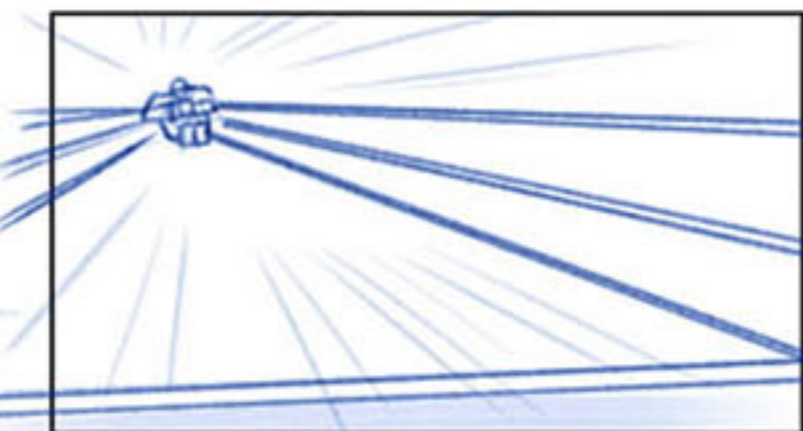

↑ REVISED ↑

↑ REVISED ↑

↑ REVISED ↑

↑ REVISED ↑

↑ REVISED ↑

belt falls in

Cam spins around frozen pose - speed FX in BG

DX graphics over the spin

CHOKE

SLAM

↑ Add belt

↗ copy/paste into this panel

Belt flies thru door

Then K & C

Cut to business man

Belt flops onto him
elevator doors open

Extra pose for row 2-
between pnl 1 & 2 (The Miz - all wet)

Fam down, then back up

DING! (eyes pop)

Businessman throws belt

↑ REVISED ↑

Belt flops in

Add it ↑ to this panel

↑ Revised ↑

Kane's hand on belt

Cena's foot in

DROP CAM AS CENA LIFTS KANE

Logo flies toward cam

Cut back to foot on belt

SLIP!

Rev

Rev