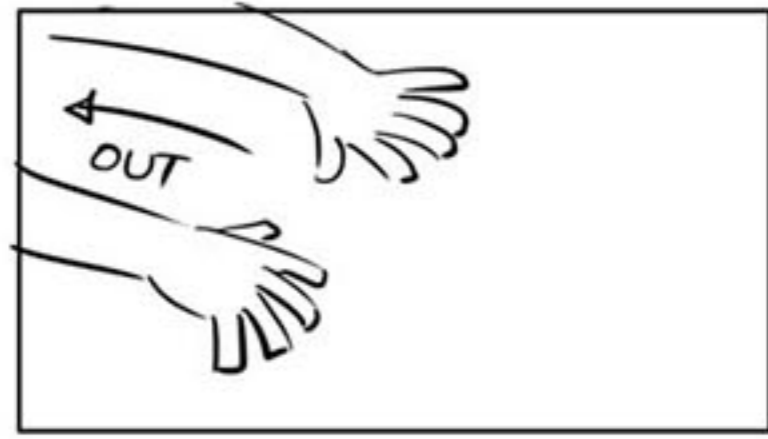

Truck out

CRICKETS → Fast pan over empty seats

Reach OS

Cut to ref in bed

Snap zoom in

→ PAN

Slap 3 times

→ Pan with Cena as he jumps up