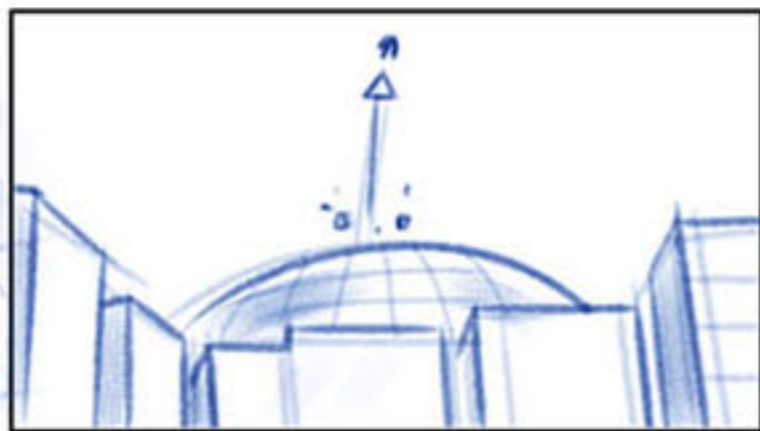

↑ REVISED ↑

↑ REVISED ↑

↑ REVISED ↑

↑ REVISED ↑

↑ REVISED ↑

belt falls in

Cam spins around frozen pose - speed FX in BG

DX graphics over the spin

CHOKE

SLAM

↑ Add belt

↗ copy/paste into this panel

Belt flies thru door

Then K & C

Cut to business man

Belt flops onto him
elevator doors open