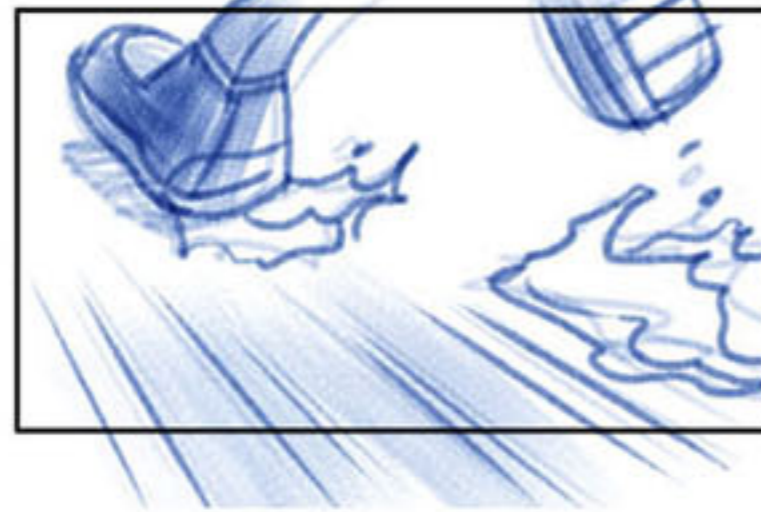

↑ REVISED ↑

↑ REVISED ↑

↑ REVISED ↑

↑ REVISED ↑

↑ REVISED ↑

belt falls in

Cam spins around frozen pose - speed FX in BG

DX graphics over the spin

CHOKE

SLAM

↑ Add belt

↗ copy/paste into this panel

Belt flies thru door

Then K & C

Cut to business man

Belt flops onto him
elevator doors open