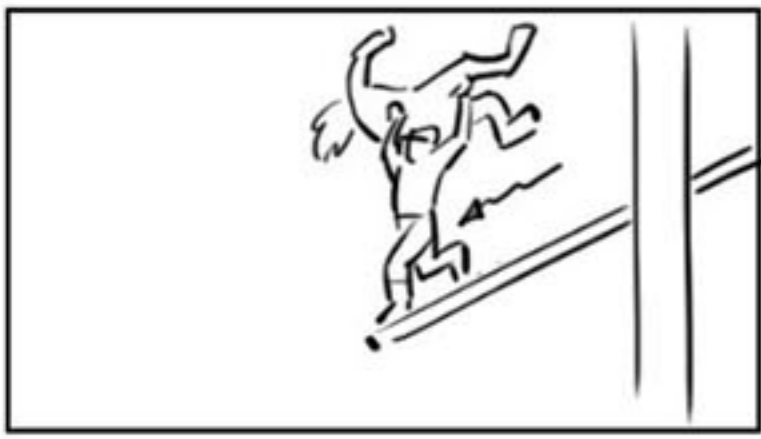

Extra pose for row 2-
between pnl 1 & 2 (The Miz - all wet)

Fam down, then back up

DING! (eyes pop)

Businessman throws belt

↑ REVISED ↑

Belt flops in

Add it ↑ to this panel

↑ Revised ↑

Kane's hand on belt

Cena's foot in

DROP CAM AS CENA LIFTS KANE

Logo flies toward cam

Cut back to foot on belt

SLIP!

Rev

Rev