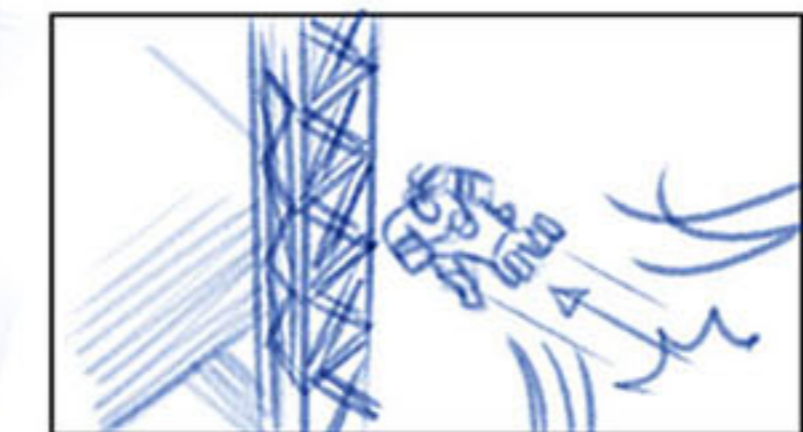

↑ REVISED ↑

↑ REVISED ↑

↑ REVISED ↑

↑ REVISED ↑

↑ REVISED ↑

belt falls in

Cam spins around frozen pose - speed FX in BG

DX graphics over the spin

CHOKE

SLAM

↑ Add belt

↗ copy/paste into this panel

Belt flies thru door

Then K & C

Cut to business man

Belt flops onto him
elevator doors open

Extra pose for row 2-
between pnl 1 & 2 (The Miz - all wet)

Fam down, then back up

DING! (eyes pop)

Businessman throws belt

↑ REVISED ↑

Belt flops in

Add it ↑ to this panel

↑ Revised ↑

Kane's hand on belt

Cena's foot in

DROP CAM AS CENA LIFTS KANE

Logo flies toward cam

Cut back to foot on belt

SLIP!

Rev

Rev