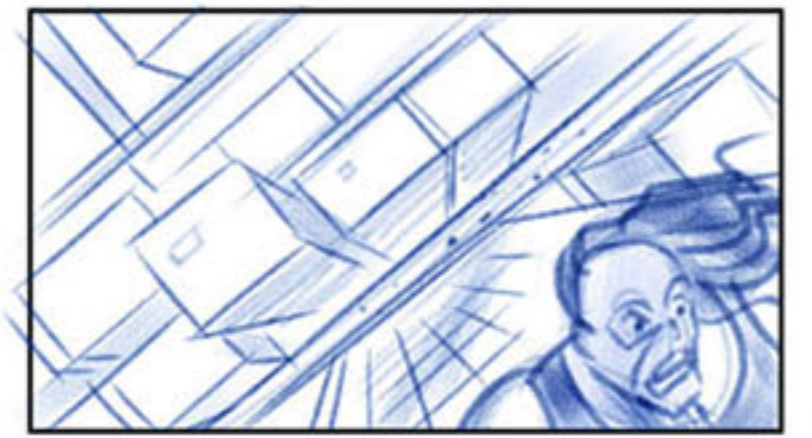

Extra pose for row 2-
between pnl 1 & 2 (The Miz - all wet)

Fam down, then back up

DING! (eyes pop)

Businessman throws belt

↑ REVISED ↑

Belt flops in

Add it ↑ to this panel

↑ Revised ↑

Kane's hand on belt

Cena's foot in

DROP CAM AS CENA LIFTS KANE

Logo flies toward cam

Cut back to foot on belt

SLIP!

Rev

Rev