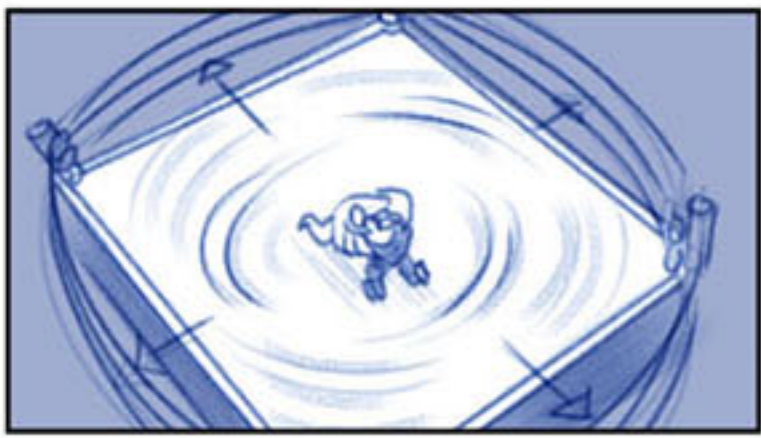

↑ REVISED ↑

↑ REVISED ↑

↑ REVISED ↑

↑ REVISED ↑

↑ REVISED ↑

belt falls in

Cam spins around frozen pose - speed FX in BG

DX graphics over the spin

CHOKE

SLAM

↑ Add belt

↗ copy/paste into this panel

Belt flies thru door

Then K & C

Cut to business man

Belt flops onto him
elevator doors open

Extra pose for row 2-
between pnl 1 & 2 (The Miz - all wet)

Fam down, then back up

DING! (eyes pop)

Businessman throws belt

↑ REVISED ↑

Belt flops in

Add it ↑ to this panel

↑ Revised ↑

Kane's hand on belt

Cena's foot in

DROP CAM AS CENA LIFTS KANE

Logo flies toward cam

Cut back to foot on belt

SLIP!

Rev

Rev