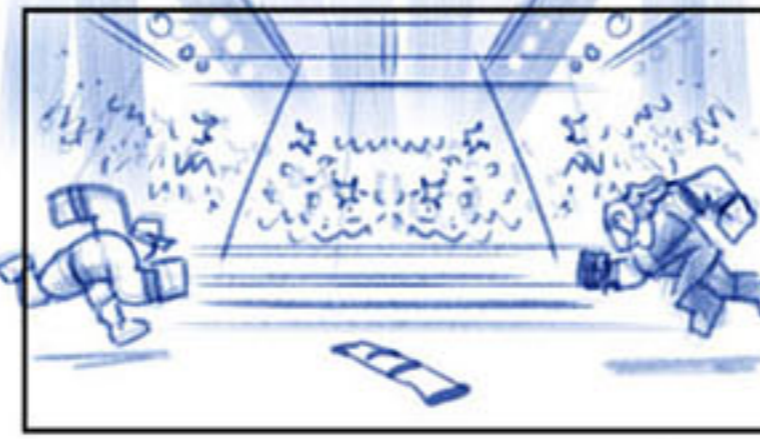

↑ REVISED ↑

↑ REVISED ↑

↑ REVISED ↑

↑ REVISED ↑

↑ REVISED ↑

belt falls in

Cam spins around frozen pose - speed FX in BG

DX graphics over the spin

CHOKE

SLAM

↑ Add belt

↗ copy/paste into this panel

Belt flies thru door

Then K & C

Cut to business man

Belt flops onto him
elevator doors open

Extra pose for row 2-
between pnl 1 & 2 (The Miz - all wet)

Fam down, then back up

DING! (eyes pop)

Businessman throws belt

↑ REVISED ↑

Belt flops in

Add it ↑ to this panel

↑ Revised ↑