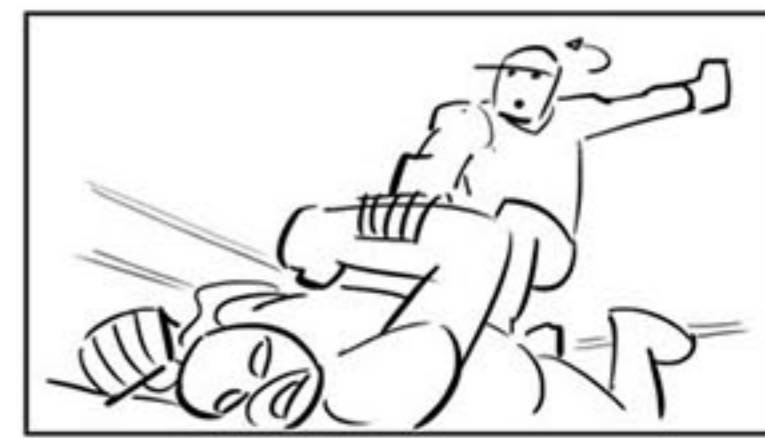

Kane's hand on belt

Cena's foot in

DROP CAM AS CENA LIFTS KANE

Logo flies toward cam

Cut back to foot on belt

SLIP!

Rev

Rev

Rev

Rev

Rev

Belt blows thru

Belt blows in after Cena

- SHAKE

Letters pop on 1-2-3-4

- SHAKE -

Truck out

CRICKETS → Fast pan over empty seats

Reach OS

Cut to ref in bed

Snap zoom in

→ PAN

Slap 3 times

→ Pan with Cena as he jumps up