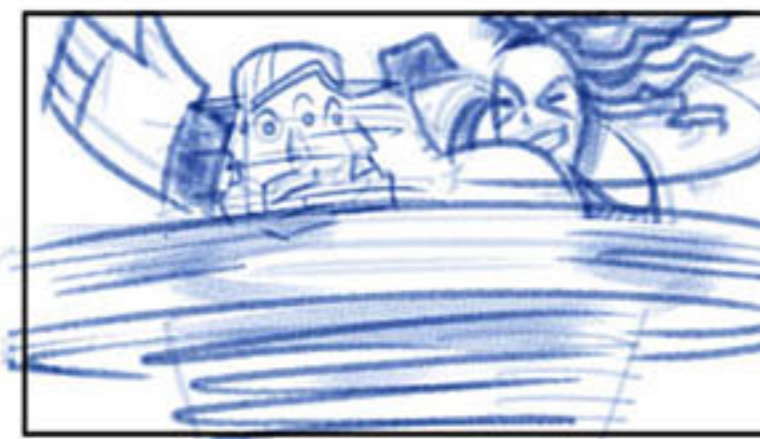

↑ REVISED ↑

↑ REVISED ↑

↑ REVISED ↑

↑ REVISED ↑

↑ REVISED ↑

belt falls in

Cam spins around frozen pose - speed FX in BG

DX graphics over the spin

CHOKE

SLAM

↑ Add belt

↗ copy/paste into this panel

Belt flies thru door

Then K & C

Cut to business man

Belt flops onto him
elevator doors open

Extra pose for row 2-
between pnl 1 & 2 (The Miz - all wet)

Fam down, then back up

DING! (eyes pop)

Businessman throws belt

↑ REVISED ↑

Belt flops in

Add it ↑ to this panel

↑ Revised ↑

Kane's hand on belt

Cena's foot in

DROP CAM AS CENA LIFTS KANE

Logo flies toward cam

Cut back to foot on belt

SLIP!

Rev

Rev