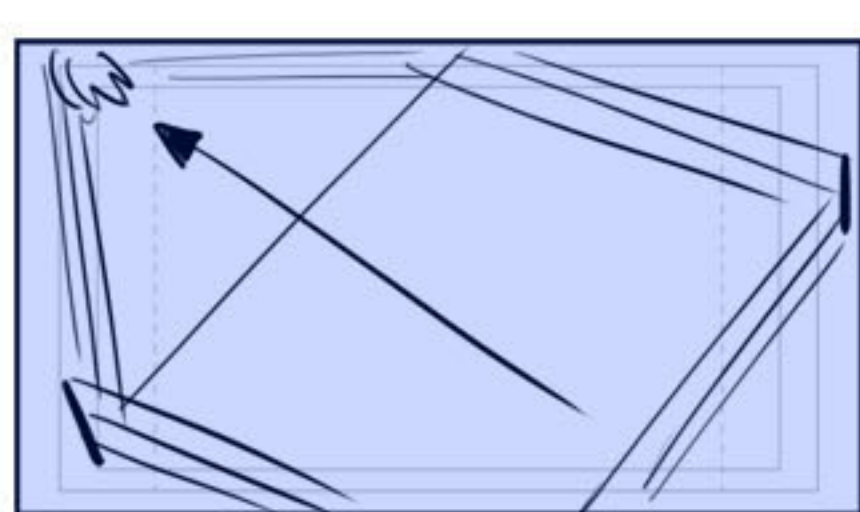

Hold up hand to FLICK

OUT

Cut wide

C stretches ropes toward cam

Twist head - bring in pen/pad

Cena: time for an attitude adjustment!

back to Kane

K: Uh-oh.