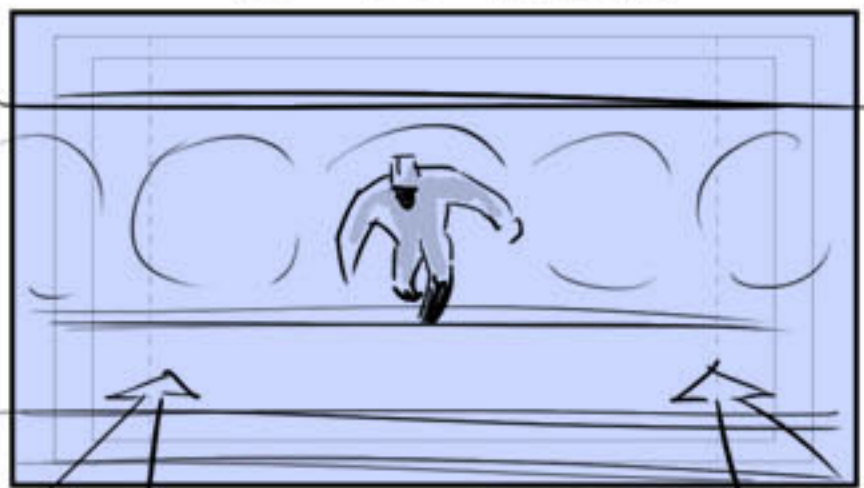

Cam pulls back, pivots to see arena

can't around

Drop down to bring ring into view

Push toward stage

Zoom in on Cena

Arm up

Arm up

LEAP into cam

Rise up/stop

cut to mat

Truck out, crane up

Lighting & music changes  
Zoom in for expression

Kane drops into cam

-BIG SHAKE-

- SHAKE -  
cut to ext-car alarms go off

Cena shakes