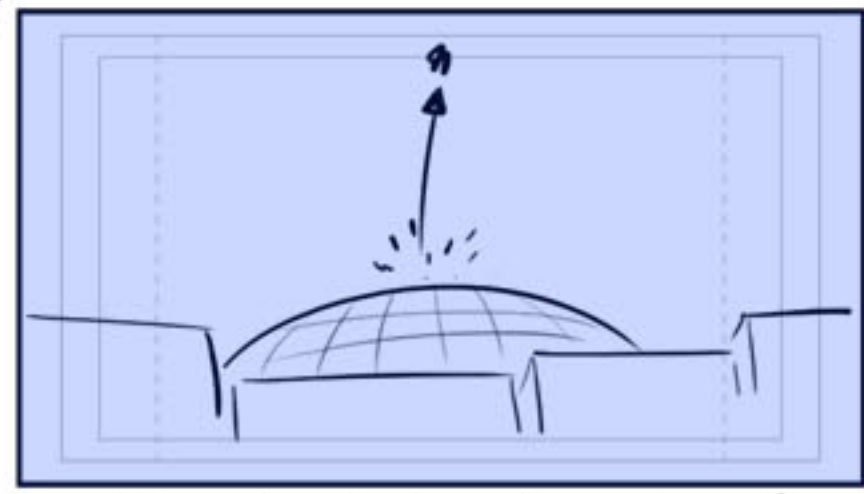

Exit - both bust out of stadium