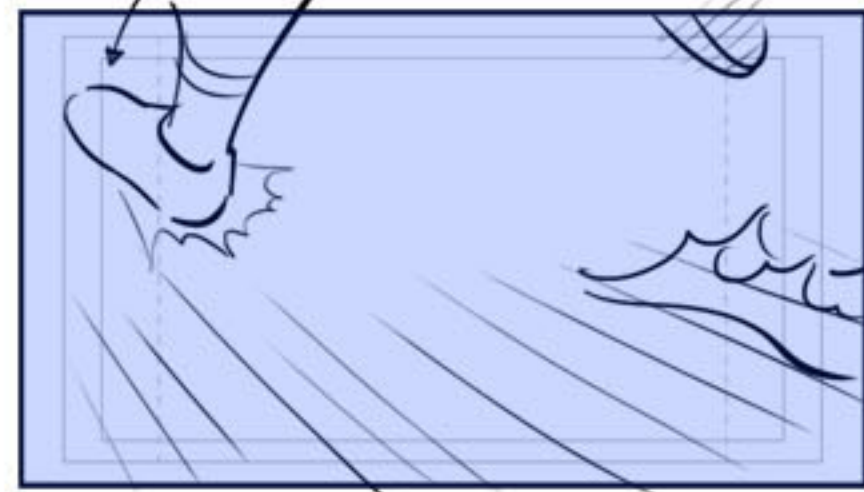

Short smoke DING!

Charge!

charge

A/B cycle - devil fingers up in FG while running

Track with Kaw's feet making firey prints

Restart cycle

Push IN

Flash of light on impact

Mat ripples outward, ropes bend out

SHAKE cut outside again

Sign flops over

Push IN

Cam stops - C & K trading rapid blows

Push IN - trading blows

Cam stops - C ducks a swipe

C rises - K smacks him hard & spins