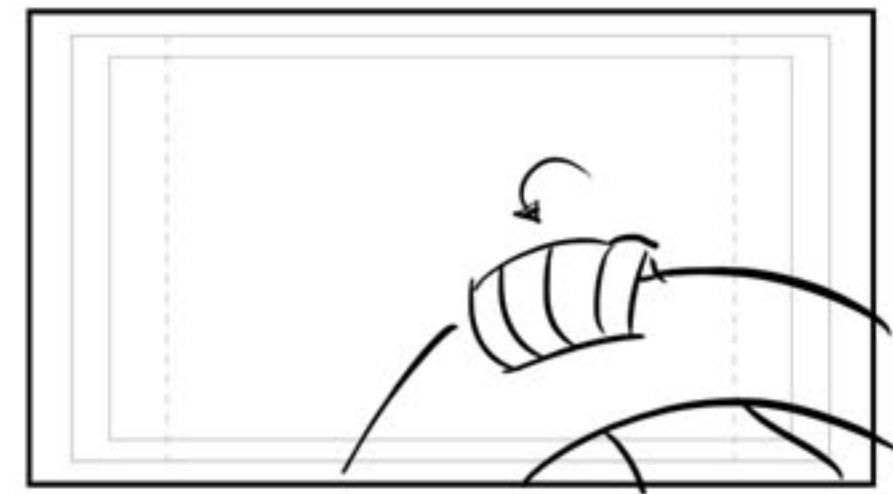

- SHAKE -
cut to ext-car alarms go off