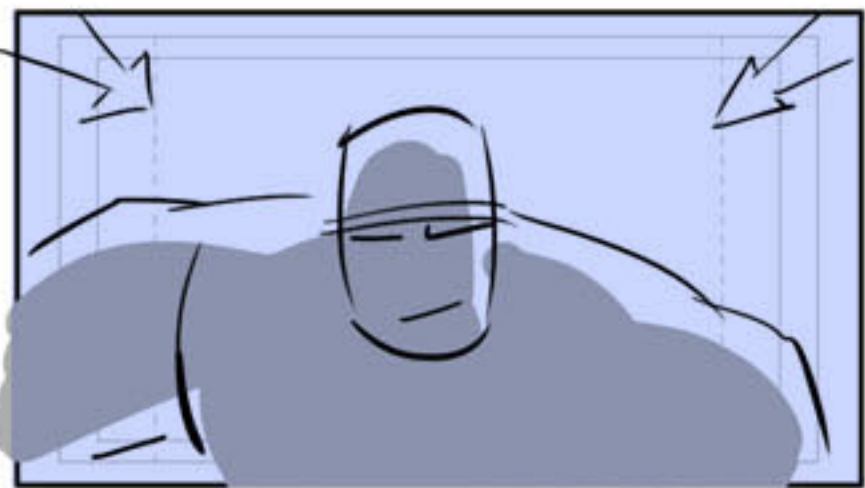

Cam pulls back, pivots to see arena

can't around

Drop down to bring ring into view

Push toward stage

Zoom in on Cena

Arm up

Arm up

LEAP into cam

Rise up/stop

cut to mat

Truck out, crane up

Lighting & music changes  
Zoom in for expression

Kane drops into cam

-BIG SHAKE-

- SHAKE -  
cut to ext-car alarms go off

Cena shakes