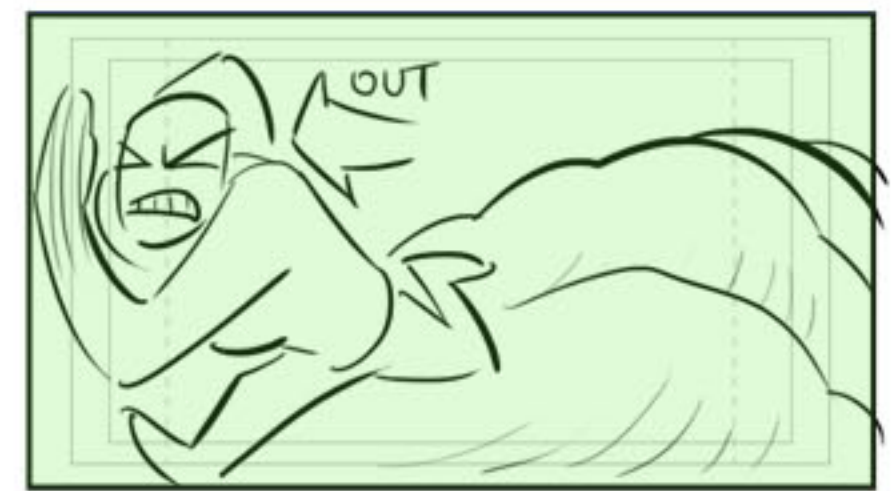

Close on Cena