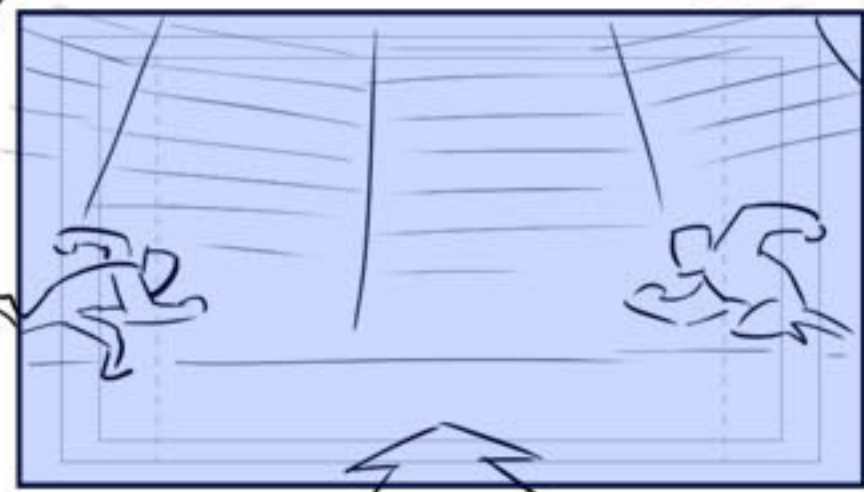

Short smoke DING!

Charge!

charge

A/B cycle - devil fingers up in FG while running

Track with Kaw's feet making firey prints

Restart cycle

Push IN

Flash of light on impact

Mat ripples outward, ropes bend out

SHAKE cut outside again

Sign flops over

Push IN

Cam stops - C & K trading rapid blows

Push IN - trading blows

Cam stops - C ducks a swipe

C rises - K smacks him hard & spins