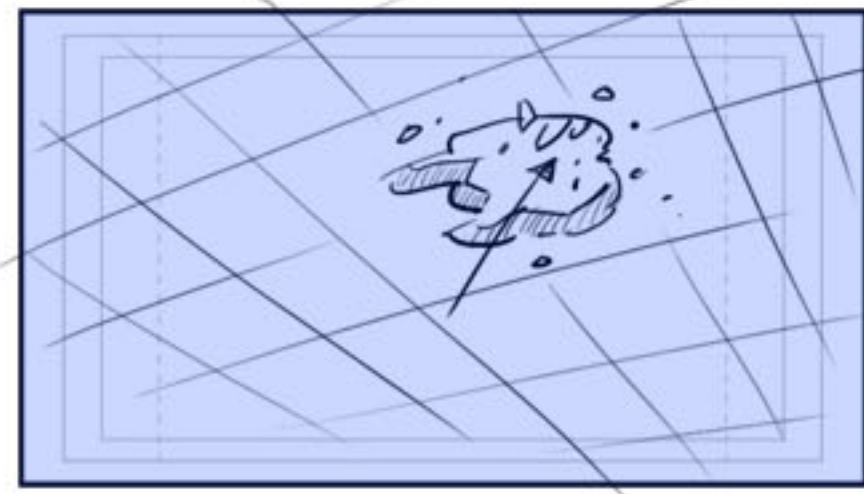

Exit - both bust out of stadium