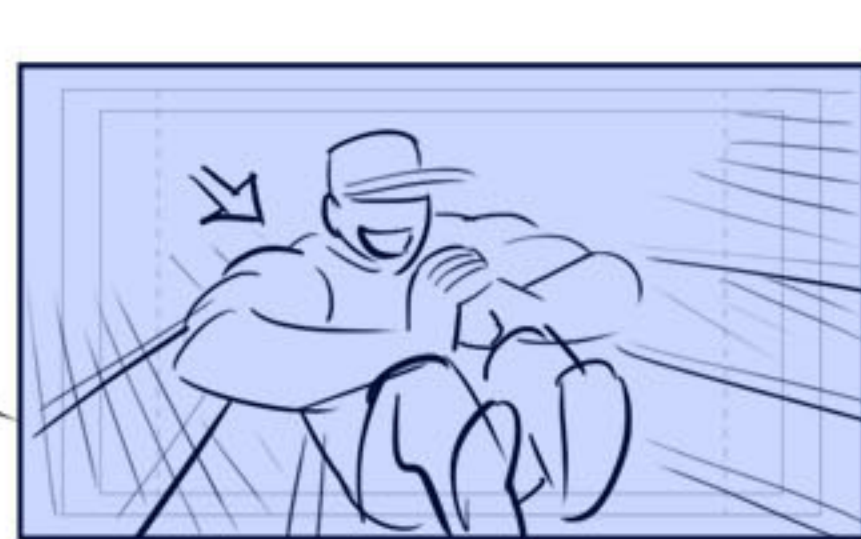

Hold up hand to FLICK

OUT

Cut wide

C stretches ropes toward cam

Twist head - bring in pen/pad

Cena: time for an attitude adjustment!

back to Kane

K: Uh-oh.