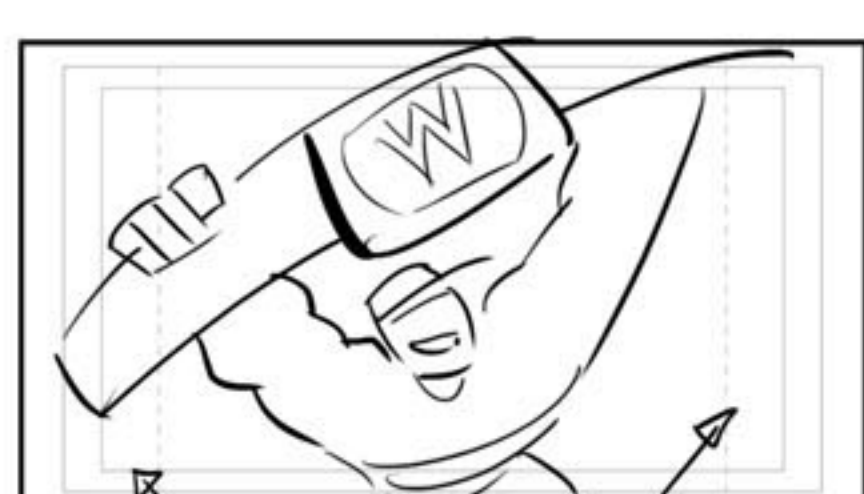

Cam pulls back, pivots to see arena

can't around

Drop down to bring ring into view

Push toward stage

Zoom in on Cena

Arm up

Arm up

LEAP into cam

Rise up/stop

cut to mat

Truck out, crane up

Lighting & music changes  
Zoom in for expression

Kane drops into cam

-BIG SHAKE-

- SHAKE -  
cut to ext-car alarms go off

Cena shakes