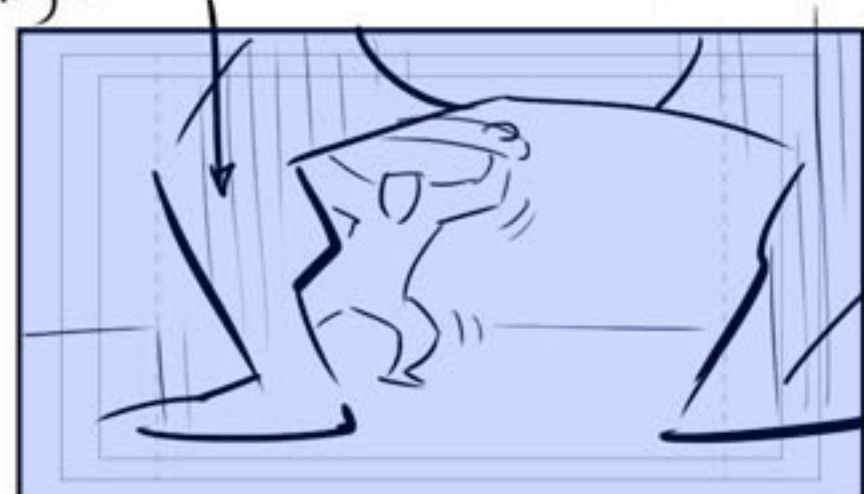

Cam pulls back, pivots to see arena

can't around

Drop down to bring ring into view

Push toward stage

Zoom in on Cena

Arm up

Arm up

LEAP into cam

Rise up/stop

cut to mat

Truck out, crane up

Lighting & music changes  
Zoom in for expression

Kane drops into cam

-BIG SHAKE-

- SHAKE -  
cut to ext-car alarms go off

Cena shakes