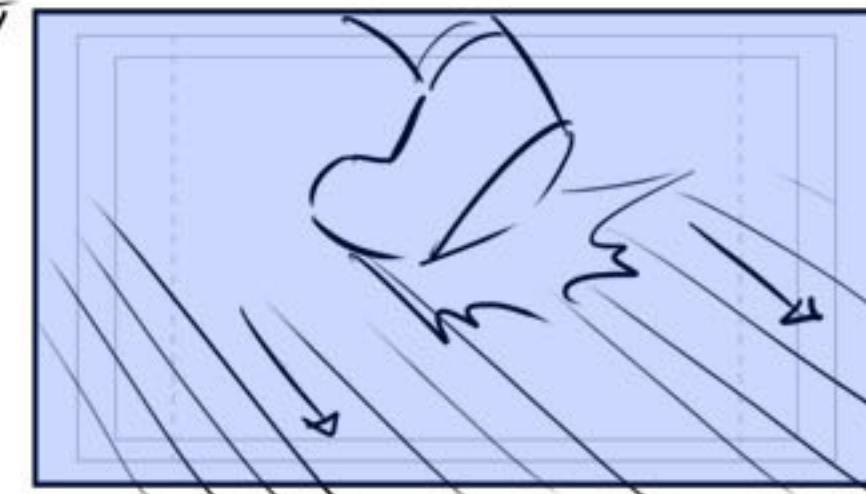

Short smoke DING!

Charge!

charge

A/B cycle - devil fingers up in FG while running

Track with Kaw's feet making firey prints

Restart cycle

Push IN

Flash of light on impact

Mat ripples outward, ropes bend out

SHAKE cut outside again

Sign flops over

Push IN

Cam stops - C & K trading rapid blows

Push IN - trading blows

Cam stops - C ducks a swipe

C rises - K smacks him hard & spins