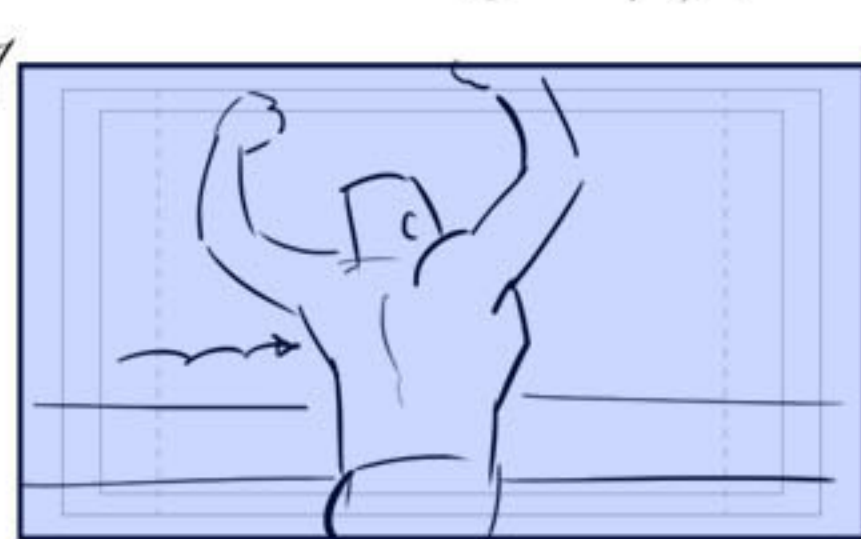

Hold up hand to FLICK

OUT

Cut wide

C stretches ropes toward cam

Twist head - bring in pen/pad

Cena: time for an attitude adjustment!

back to Kane

K: Uh-oh.