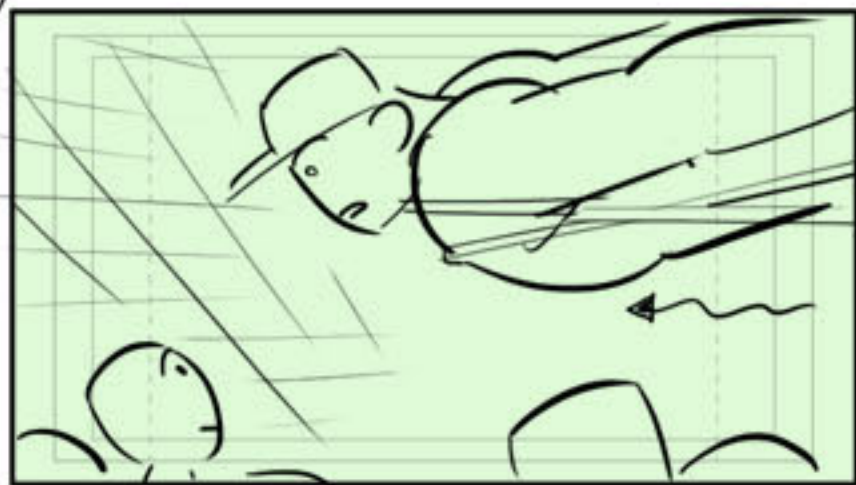

Hold up hand to FLICK

OUT

Cut wide

C stretches ropes toward cam

Twist head - bring in pen/pad

Cena: time for an attitude adjustment!

back to Kane

K: Uh-oh.