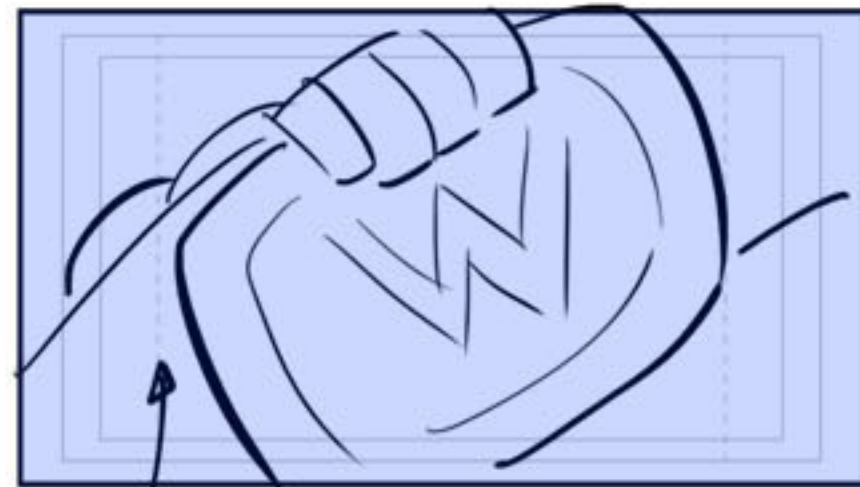

Then his belt —
pause for a beat