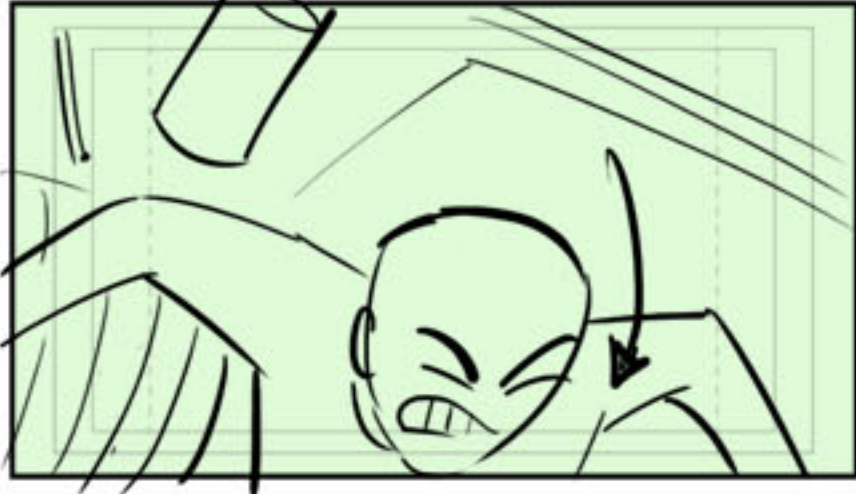

PAN

Cut to ceiling

Exit - both bust out of stadium

They hit, bounce toward cam

K brings up C in chokeslam

C in-flies toward limo

Cut to Miz in back seat, about to drink

SHAKE