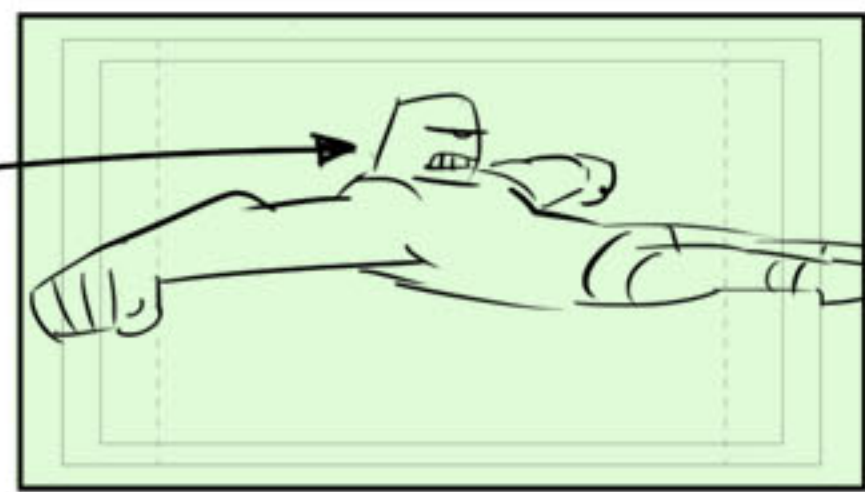

C launches himself by slamming fists down

Cut to K standing near manhole cover

- SHAKE -

Attitude Adjustment

Lid drops back into opening — settles

Cut to HAULER

Kane spins toward it

Cut to Hornswaggle bouncing up & down