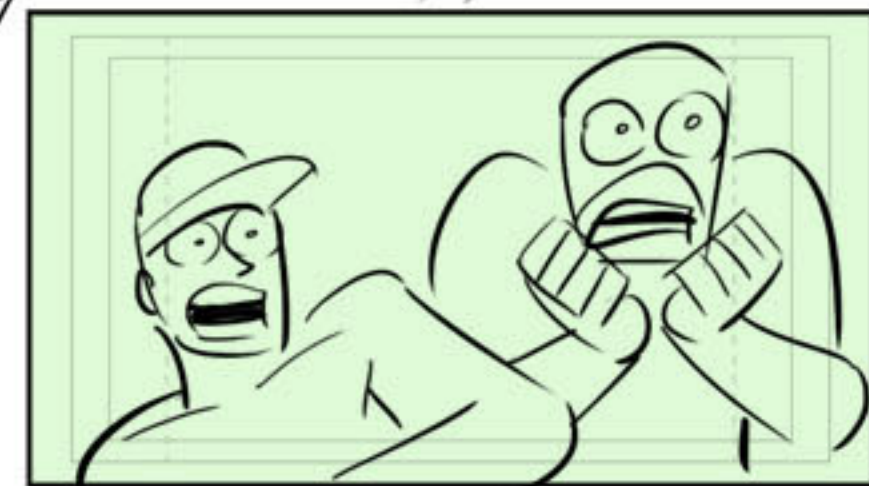

Hauler smash in from behind seats