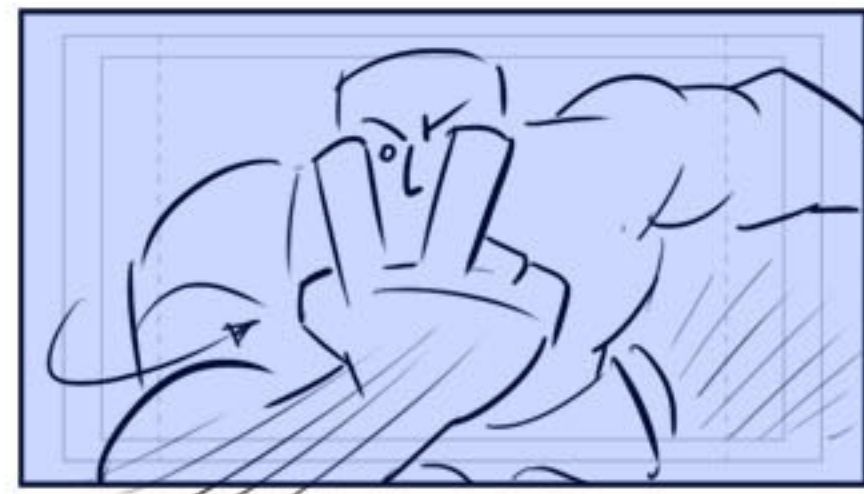

Short smoke DING!

Charge!

charge

A/B cycle - devil fingers up in FG while running

Track with Kaw's feet making firey prints

Restart cycle

Push IN

Flash of light on impact

Mat ripples outward, ropes bend out

SHAKE cut outside again

Sign flops over

Push IN

Cam stops - C & K trading rapid blows

Push IN - trading blows

Cam stops - C ducks a swipe

C rises - K smacks him hard & spins