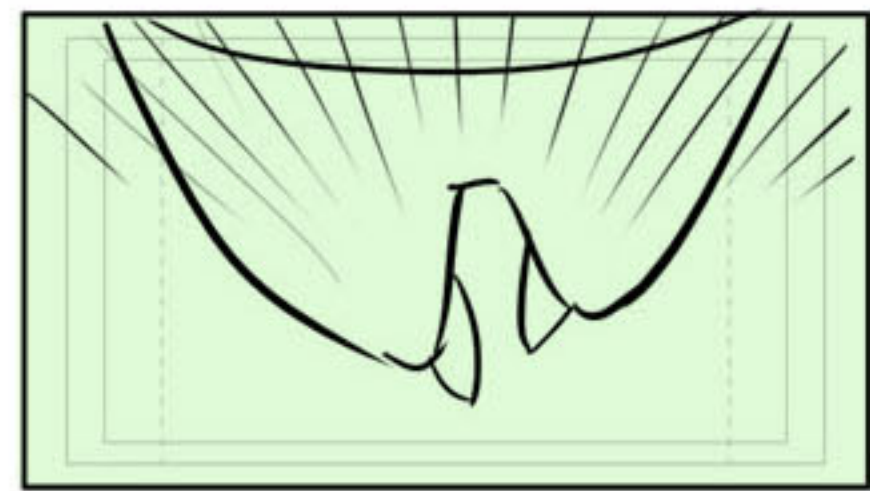

Hold up hand to FLICK

OUT

Cut wide

C stretches ropes toward cam

Twist head - bring in pen/pad

Cena: time for an attitude adjustment!

back to Kane

K: Uh-oh.