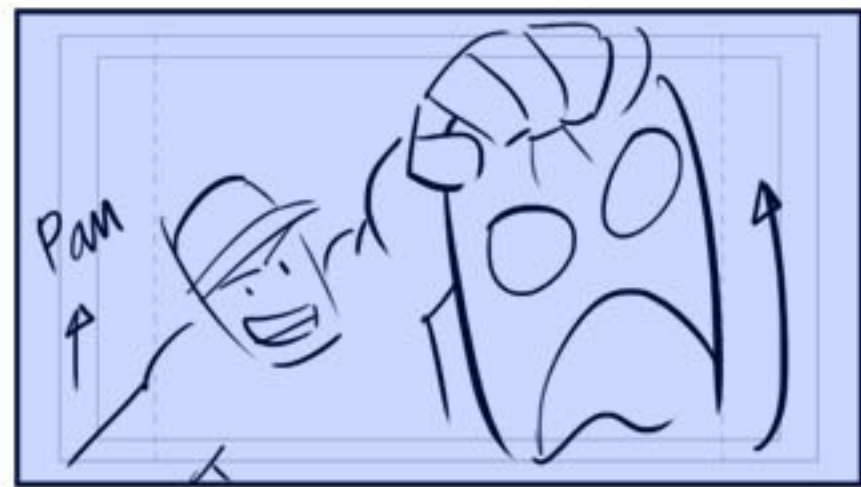

WIDEN as they high 5 with paddles

ZAP! YAAAAGH!

Both come to

-spot each other  
BG STOPS

Cena holds up Kane's mask

Then his belt —  
pause for a beat

No crowd!

— SHAKE —