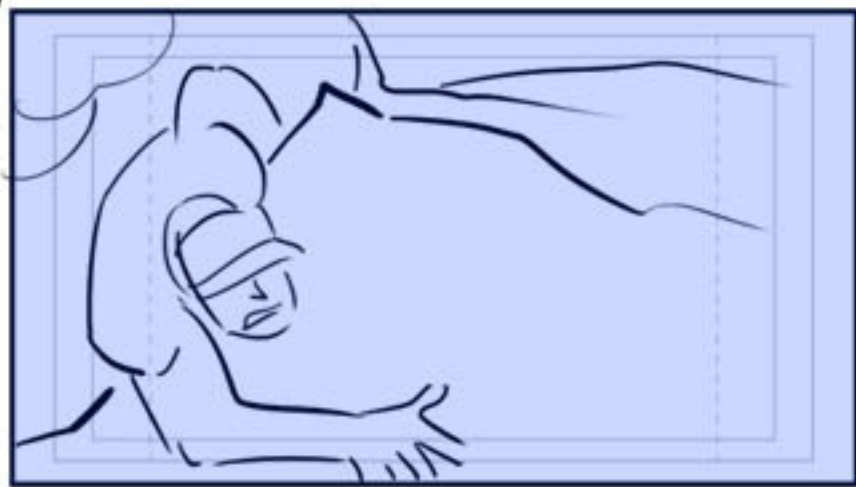

WIDEN as they high 5 with paddles

ZAP! YAAAAGH!

Both come to

-spot each other  
BG STOPS

Cena holds up Kane's mask

Then his belt —  
pause for a beat

No crowd!

— SHAKE —