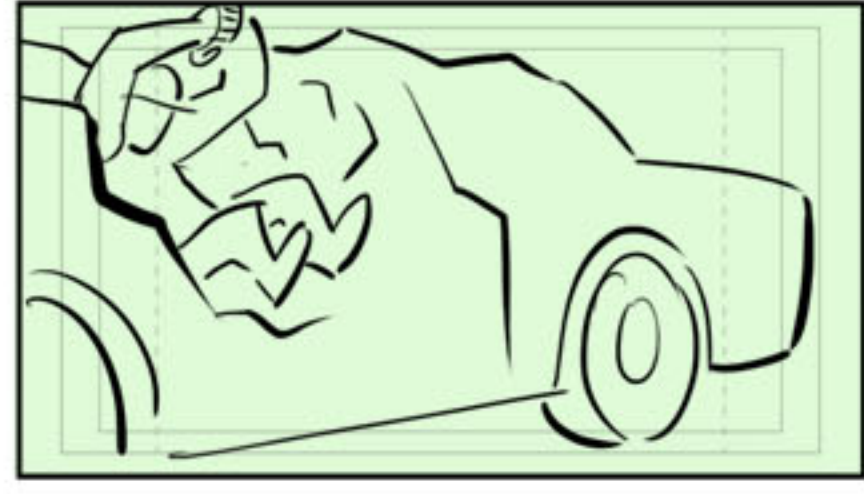

PAN

Cut to ceiling

Exit - both bust out of stadium

They hit, bounce toward cam

K brings up C in chokeslam

C in-flies toward limo

Cut to Miz in back seat, about to drink

SHAKE