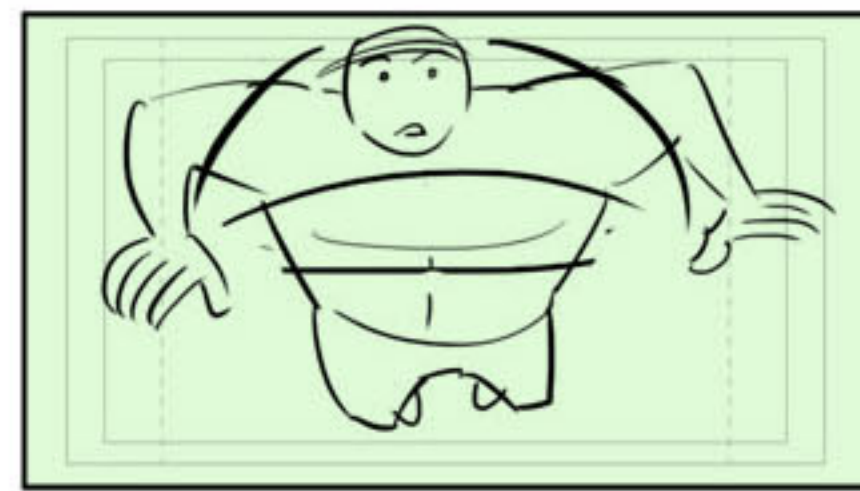

Hold up hand to FLICK

OUT

Cut wide

C stretches ropes toward cam

Twist head - bring in pen/pad

Cena: time for an attitude adjustment!

back to Kane

K: Uh-oh.