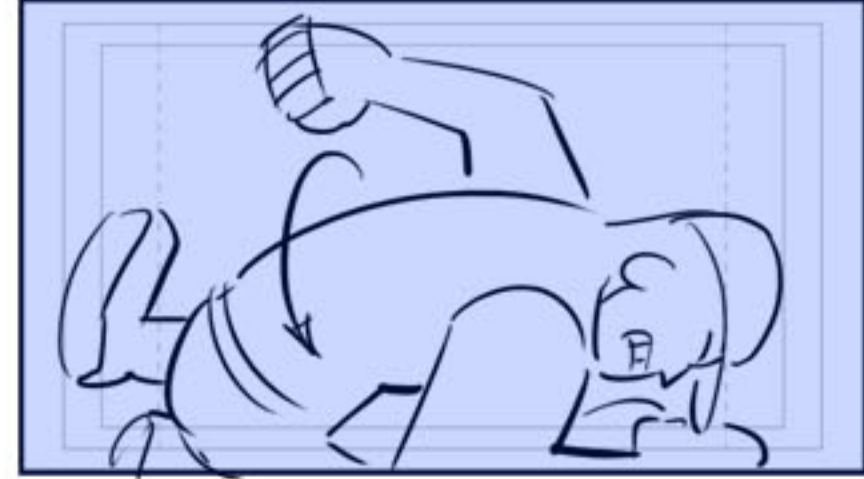

PAN

Cut to ceiling

Exit - both bust out of stadium

They hit, bounce toward cam

K brings up C in chokeslam

C in-flies toward limo

Cut to Miz in back seat, about to drink

SHAKE