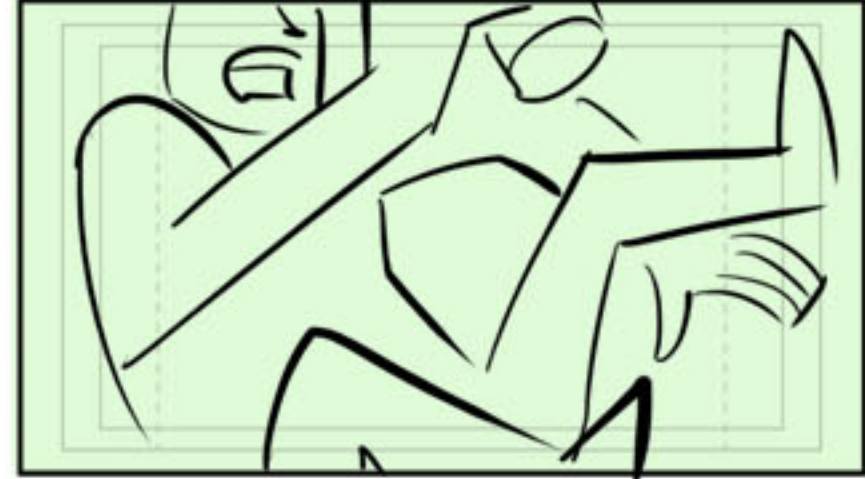

K brings up C in chokeslam

SHAKE