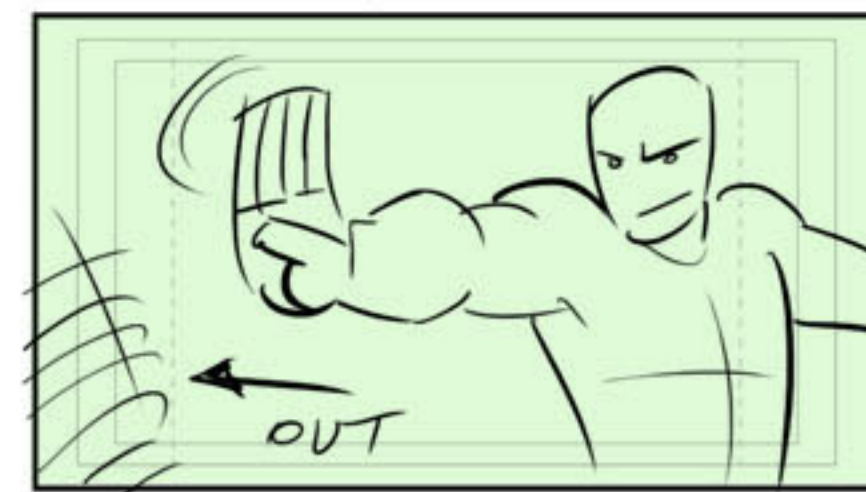

Mat ripples outward, ropes bend out

SHAKE cut outside again

Sign flops over

Push IN

Cam stops - C & K trading rapid blows

Push IN - trading blows

Cam stops - C ducks a swipe

C rises - K smacks him hard & spins

Hold up hand to FLICK

OUT

Cut wide

C stretches ropes toward cam

Twist head - bring in pen/pad

Cena: time for an attitude adjustment!

back to Kane

K: Uh-oh.