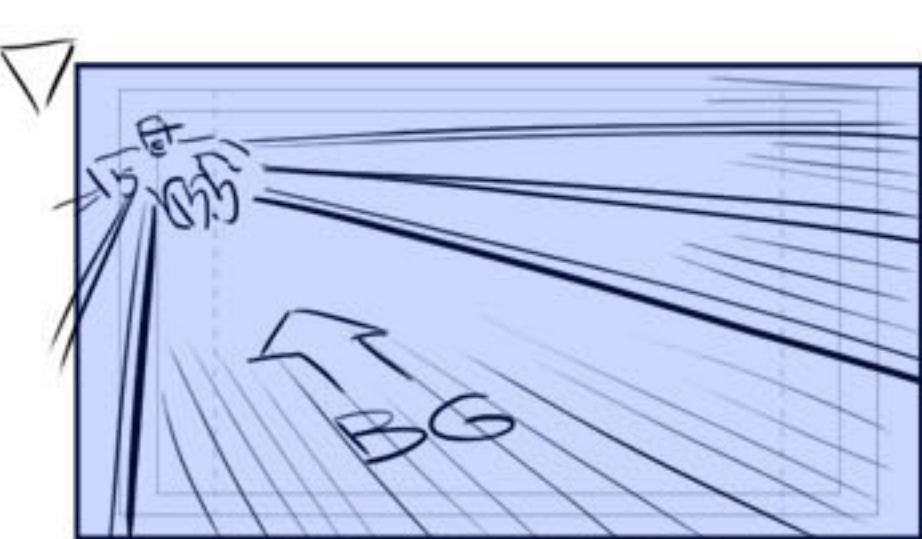

Hold up hand to FLICK

OUT

Cut wide

C stretches ropes toward cam

Twist head - bring in pen/pad

Cena: time for an attitude adjustment!

back to Kane

K: Uh-oh.