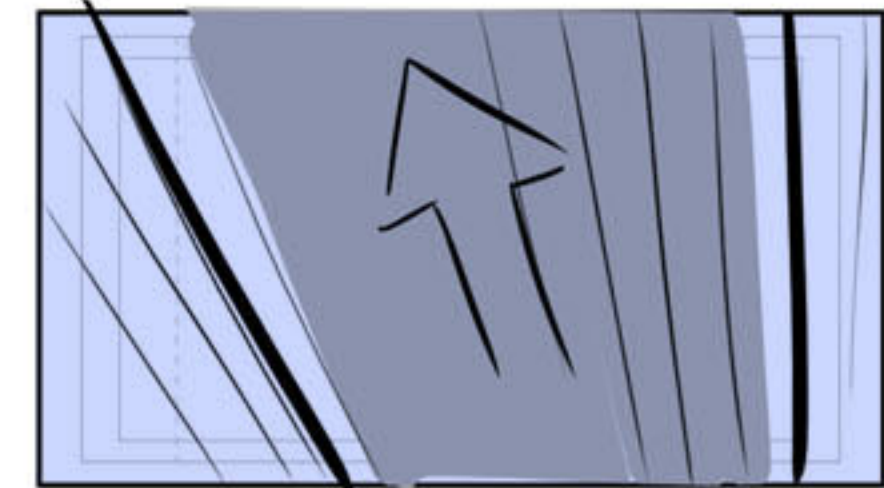

Cam pulls back, pivots to see arena

can't around

Drop down to bring ring into view

Push toward stage

Zoom in on Cena

Arm up

Arm up

LEAP into cam

Rise up/stop

cut to mat

Truck out, crane up

Lighting & music changes  
Zoom in for expression

Kane drops into cam

-BIG SHAKE-

- SHAKE -  
cut to ext-car alarms go off

Cena shakes