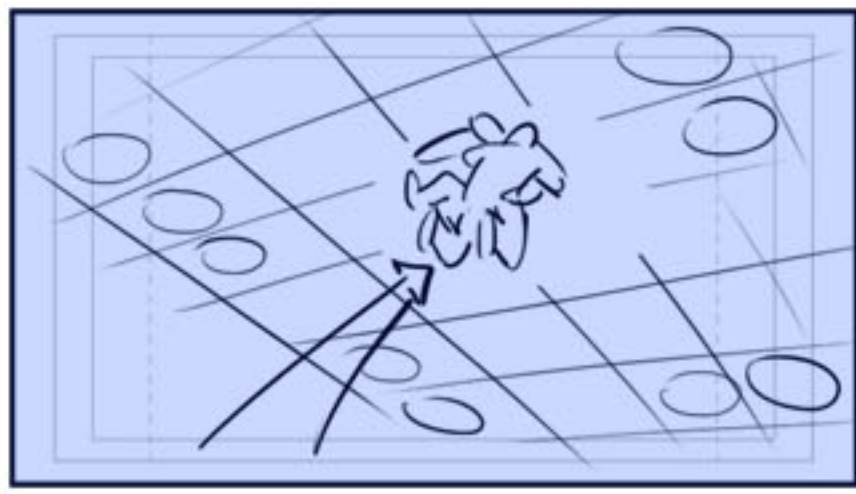

Exit - both bust out of stadium