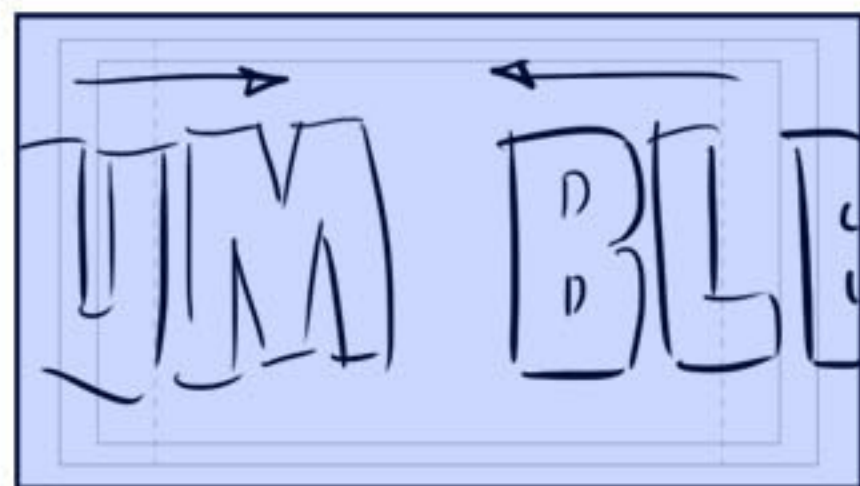

Letters come in straight — slam together and misalign