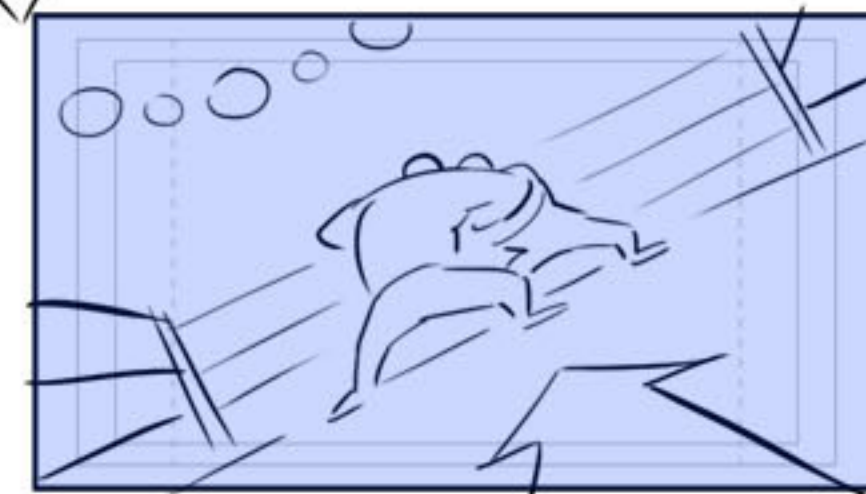

Short smoke DING!

Charge!

charge

A/B cycle - devil fingers up in FG while running

Track with Kaw's feet making firey prints

Restart cycle

Push IN

Flash of light on impact

Mat ripples outward, ropes bend out

SHAKE cut outside again

Sign flops over

Push IN

Cam stops - C & K trading rapid blows

Push IN - trading blows

Cam stops - C ducks a swipe

C rises - K smacks him hard & spins