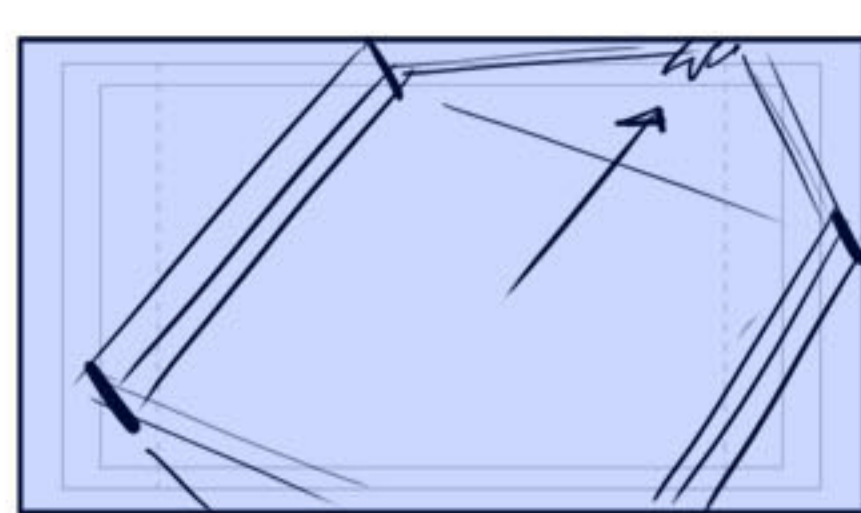

Hold up hand to FLICK

OUT

Cut wide

C stretches ropes toward cam

Twist head - bring in pen/pad

Cena: time for an attitude adjustment!

back to Kane

K: Uh-oh.