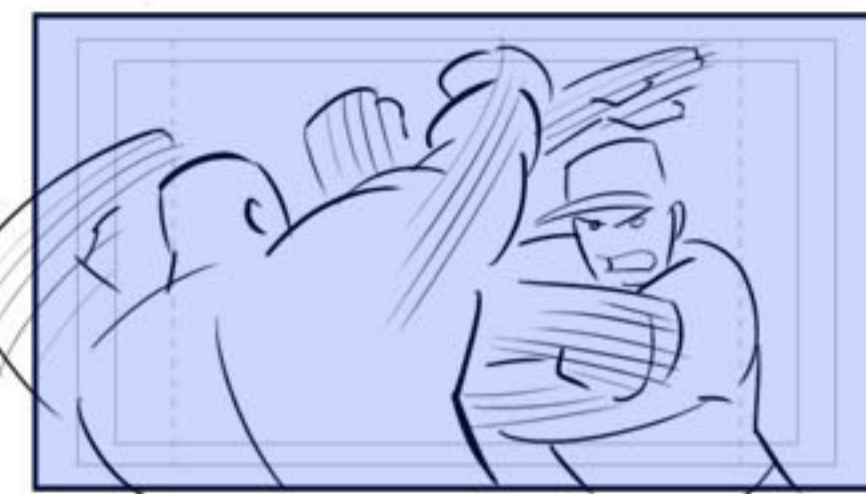

Mat ripples outward, ropes bend out

SHAKE cut outside again

Sign flops over

Push IN

Cam stops - C & K trading rapid blows

Push IN - trading blows

Cam stops - C ducks a swipe

C rises - K smacks him hard & spins

Hold up hand to FLICK

OUT

Cut wide

C stretches ropes toward cam

Twist head - bring in pen/pad

Cena: time for an attitude adjustment!

back to Kane

K: Uh-oh.