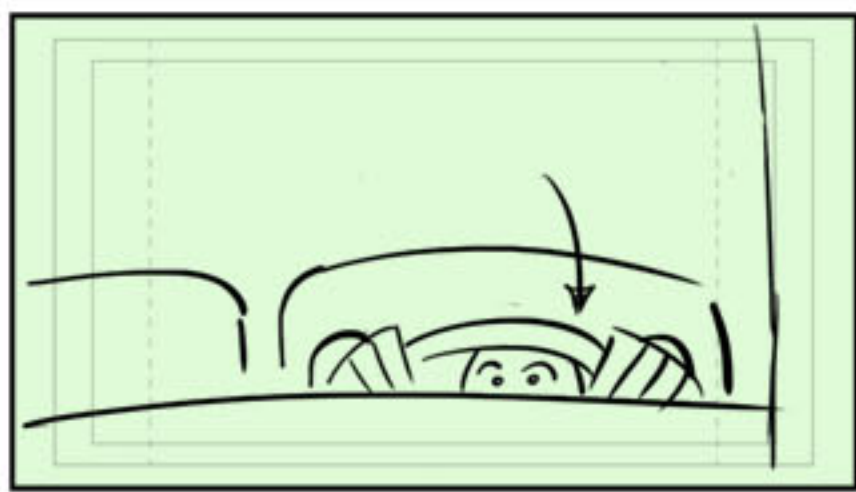

C launches himself by slamming fists down

Cut to K standing near manhole cover

- SHAKE -

Attitude Adjustment

Lid drops back into opening — settles

Cut to HAULER

Kane spins toward it

Cut to Hornswaggle bouncing up & down