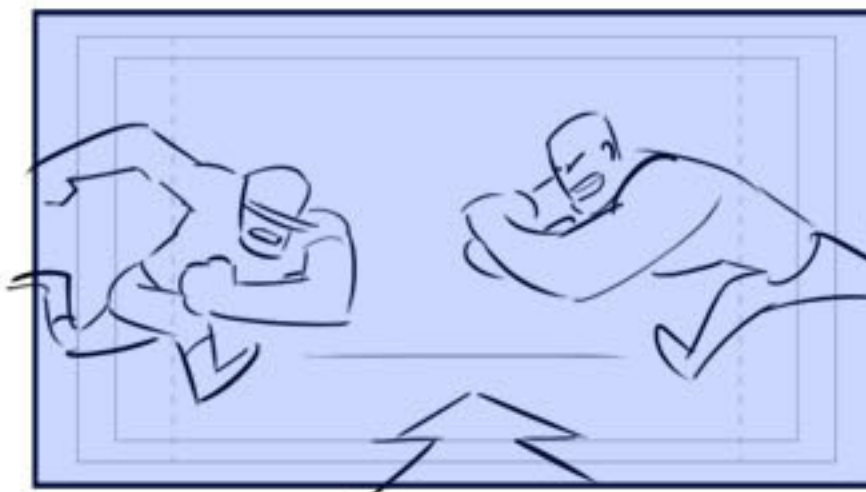

Short smoke DING!

Charge!

charge

A/B cycle - devil fingers up in FG while running

Track with Kaw's feet making firey prints

Restart cycle

Push IN

Flash of light on impact

Mat ripples outward, ropes bend out

SHAKE cut outside again

Sign flops over

Push IN

Cam stops - C & K trading rapid blows

Push IN - trading blows

Cam stops - C ducks a swipe

C rises - K smacks him hard & spins