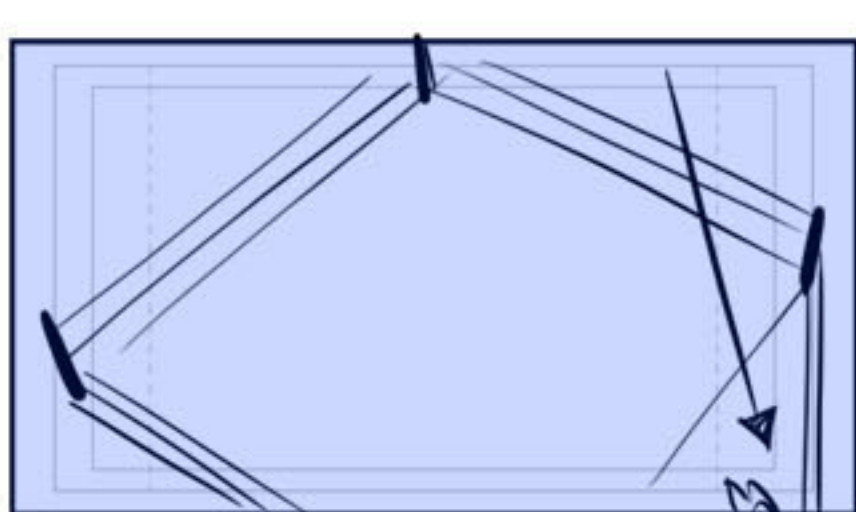

Hold up hand to FLICK

OUT

Cut wide

C stretches ropes toward cam

Twist head - bring in pen/pad

Cena: time for an attitude adjustment!

back to Kane

K: Uh-oh.