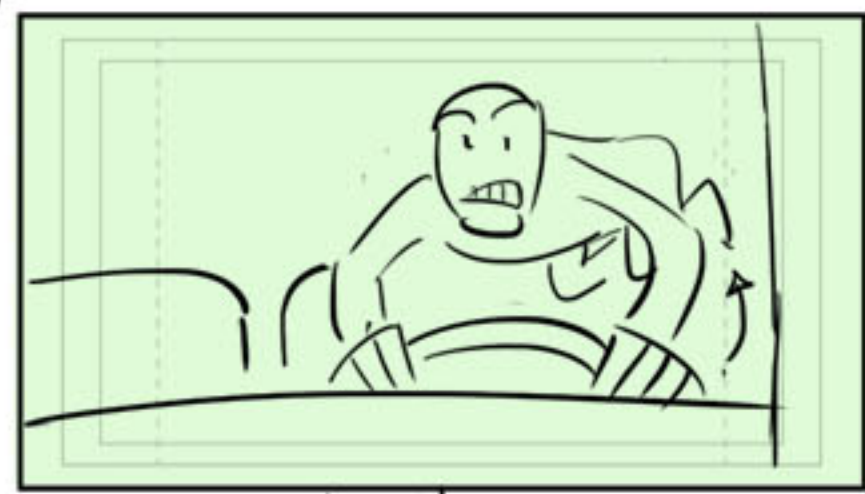

C launches himself by slamming fists down

Cut to K standing near manhole cover

- SHAKE -

Attitude Adjustment

Lid drops back into opening — settles

Cut to HAULER

Kane spins toward it

Cut to Hornswaggle bouncing up & down