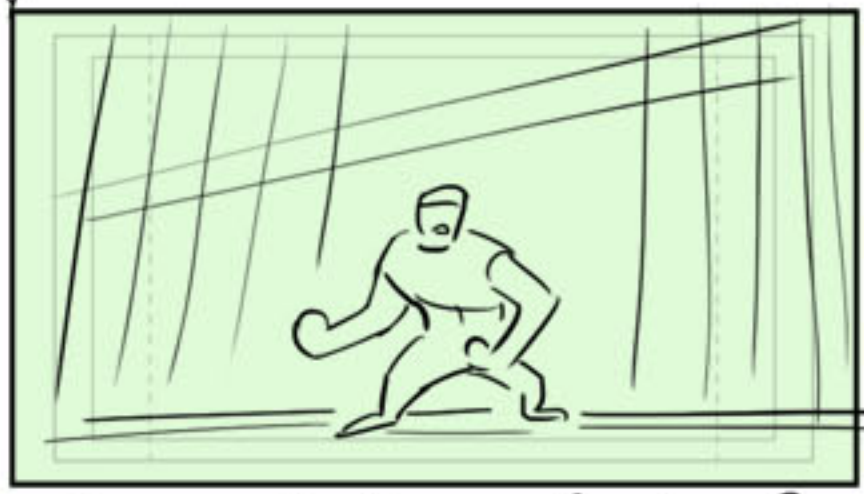

C launches himself by slamming fists down

Cut to K standing near manhole cover

- SHAKE -

Attitude Adjustment

Lid drops back into opening — settles

Cut to HAULER

Kane spins toward it

Cut to Hornswaggle bouncing up & down

B pose

YAAAGH! SHAKE

Thru & out

Cena stands in front of skyscraper

Kane flies in — smashes C backward toward building

Cut inside-view of revolving door

Both fly thru-making it spin

Businessman steps into elevator

K&C fly in

SLAM!

businessman jammed between them — they flex muscles & nudge him

Truck out

Go to downshot of skyscraper

pivot to angle up

Whip pan

end on up-angle