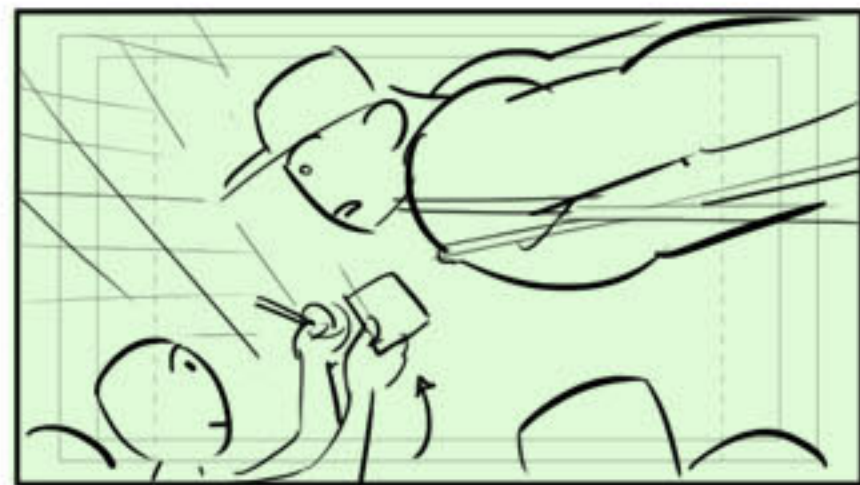

Hold up hand to FLICK

OUT

Cut wide

C stretches ropes toward cam

Twist head - bring in pen/pad

Cena: time for an attitude adjustment!

back to Kane

K: Uh-oh.