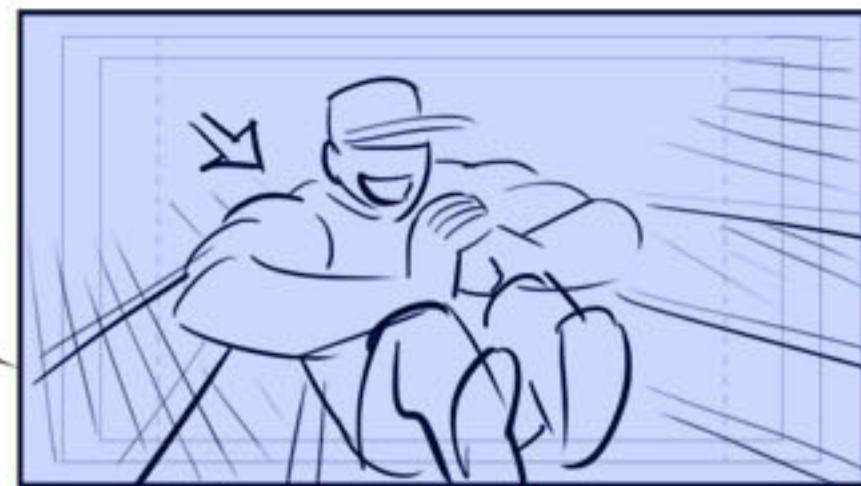

Cena: time for an attitude adjustment!