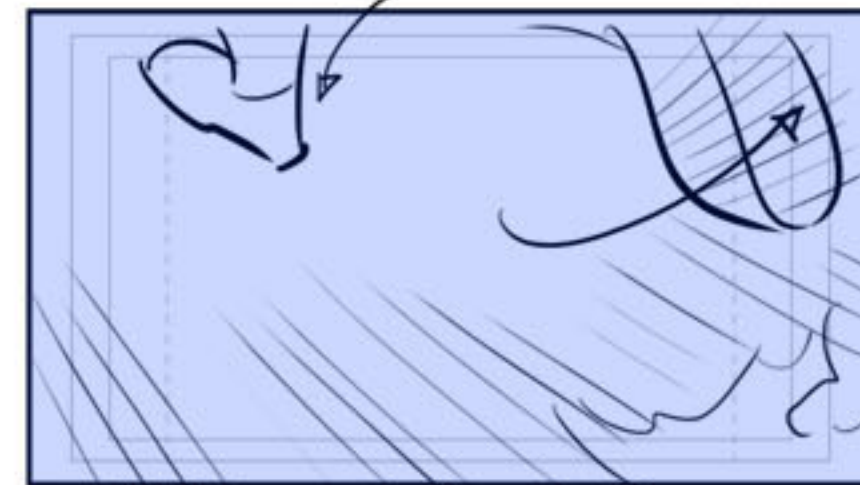

A/B cycle - devil fingers up in FG while running

Track with Kaw's feet making firey prints

Restart cycle

Push IN

Flash of light on impact

Mat ripples outward, ropes bend out

SHAKE
cut outside again

Sign flops over