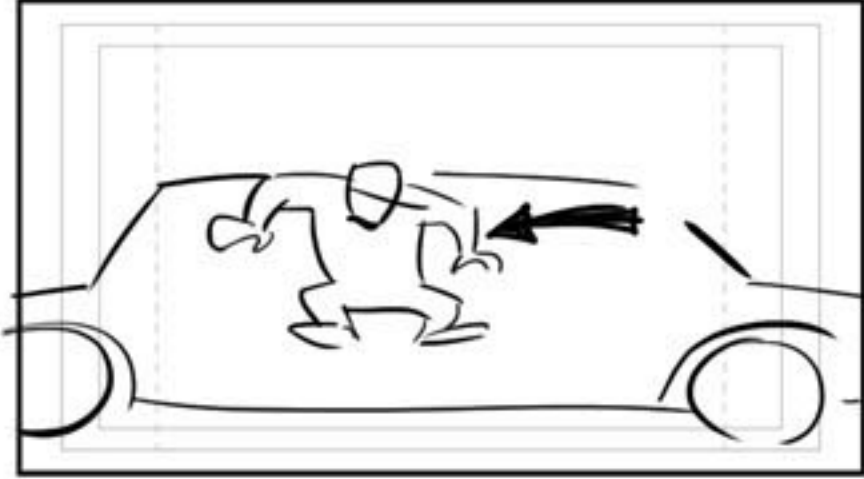

Cut to Miz in back seat, about to drink