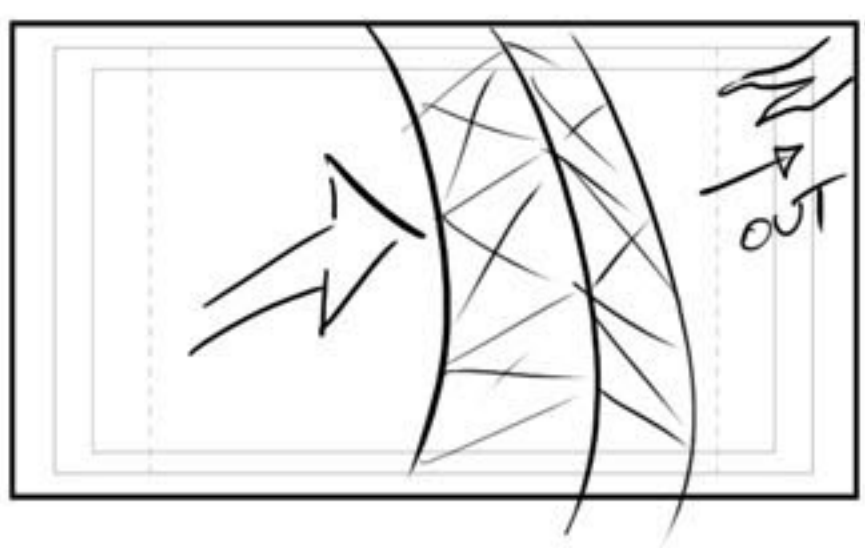

C stretches ropes toward cam

Twist head - bring in pen/pad

Cena: time for an attitude adjustment!

back to Kane

K: uh-oh.

Cut to ceiling

Exp - both bust out of stadium

They hit, bounce toward cam