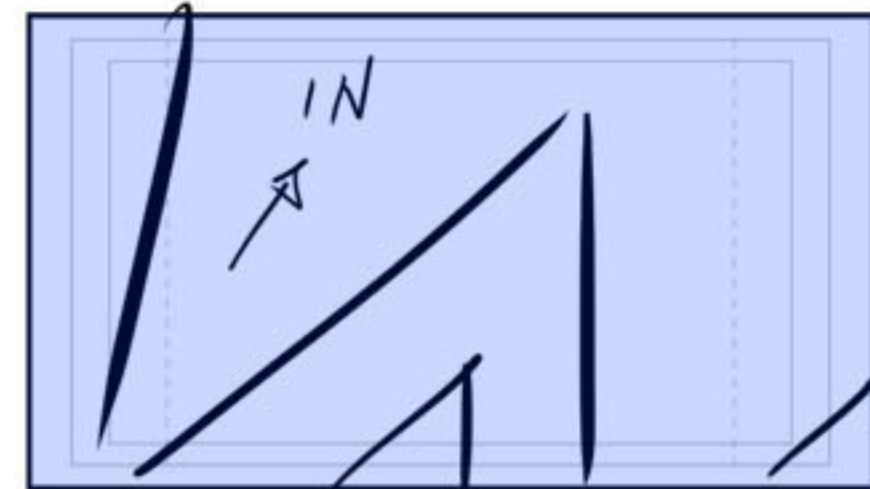

Letters come in straight — slam together and misalign