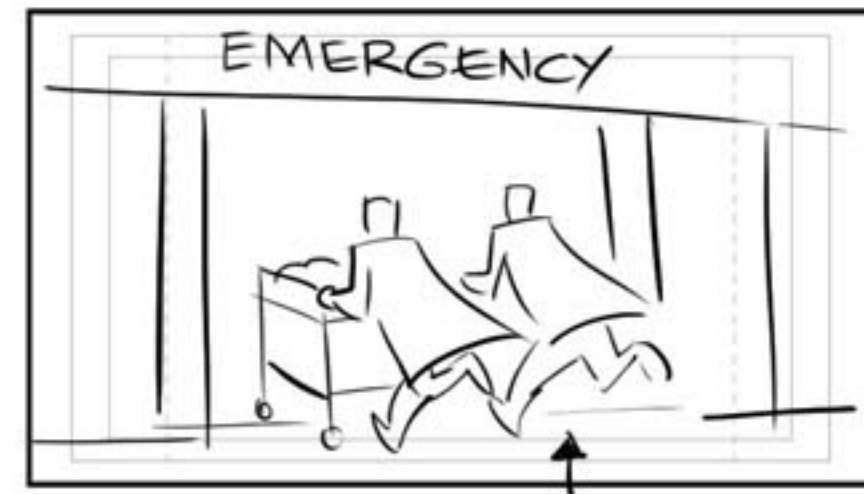

start on cracked pavement

Truck out to include gurneys

Lmd & Gettle

Ryder & Henry run in

Crane up to follow action

Kane IN

STOP

Cena in (start pose shown)