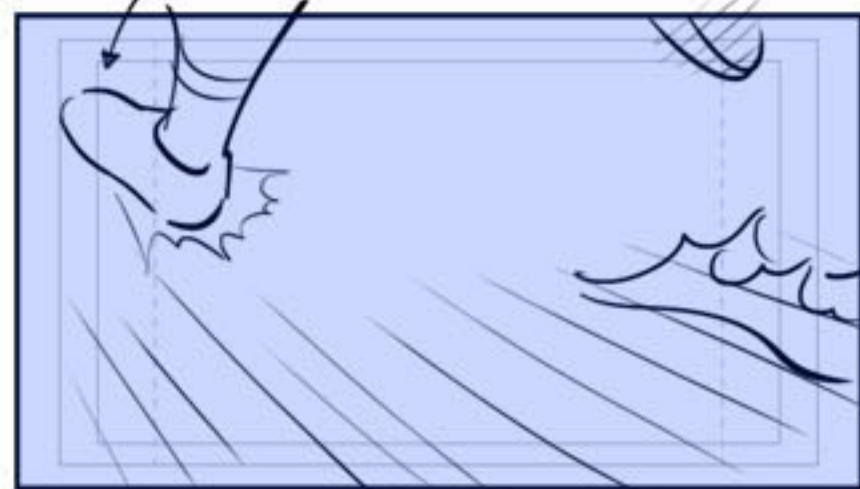

A/B cycle - devil fingers up in FG while running

Track with Kaw's feet making firey prints

Restart cycle

Push IN

Flash of light on impact

Mat ripples outward, ropes bend out

SHAKE
cut outside again

Sign flops over