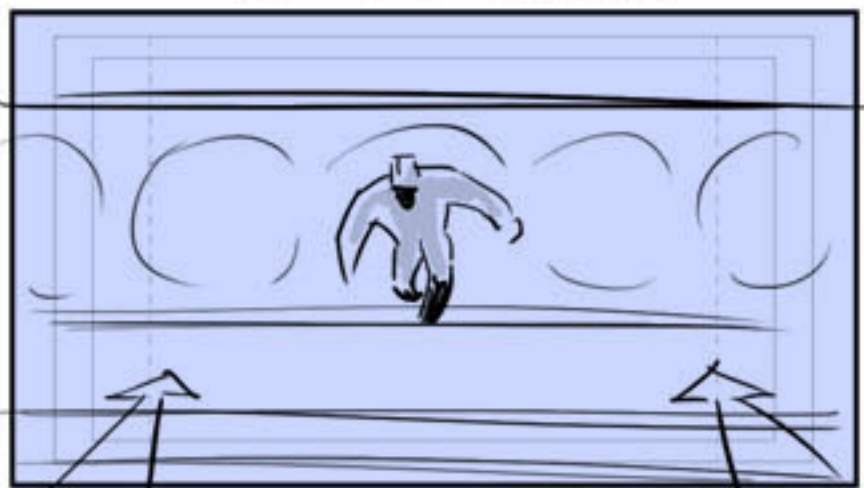

Cam pulls back, pivots to see arena

can't around

Drop down to bring ring into view

Push toward stage

Zoom in on Cena

Arm up

Arm up

LEAP into cam

Rise up/stop

cut to mat

Truck out, crane up

Lighting & music changes

Zoom in for expression

Kane drops into cam

-BIG SHAKE-

- SHAKE -
cut to ext-car alarms go off