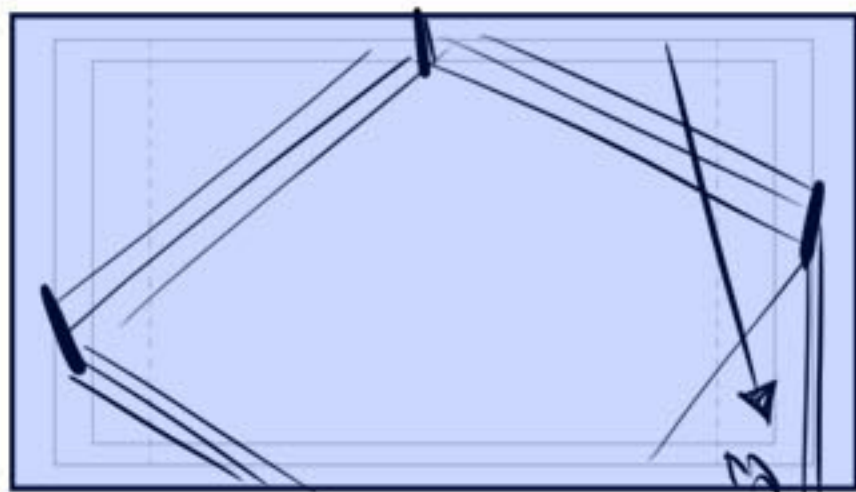

C stretches ropes toward cam

Twist head - bring in pen/pad

Cena: time for an attitude adjustment!

back to Kane

K: uh-oh.

Cut to ceiling

Exp - both bust out of stadium

They hit, bounce toward cam