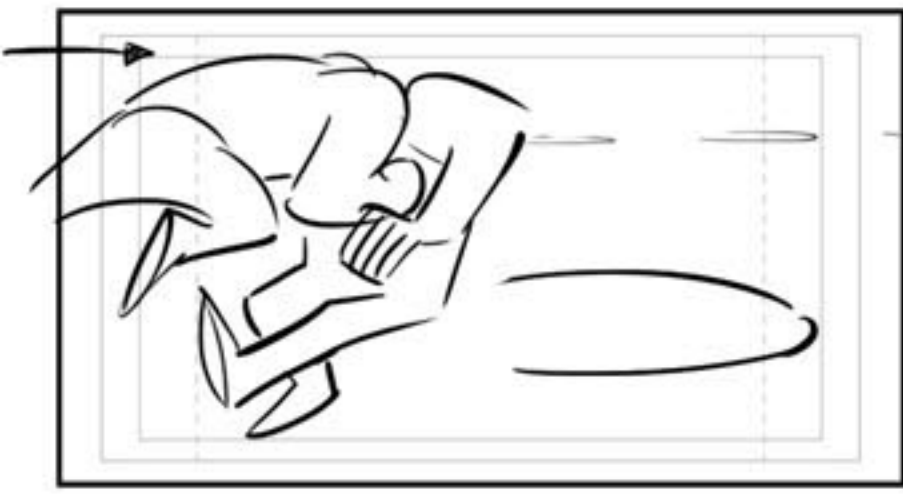

K brings up C in chokeslam

C in-flies toward limo

Cut to Miz in back seat, about to drink

SHAKE

C launches himself by slamming fists down

Cut to K standing near manhole cover

Manhole cover flips OS - trucks zoom past cam