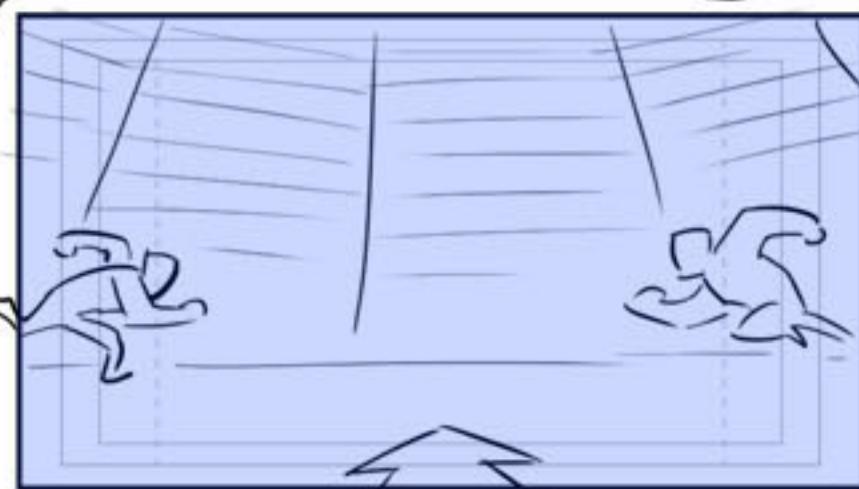

A/B cycle - devil fingers up in FG while running

Track with Kaw's feet making firey prints

Restart cycle

Push IN

Flash of light on impact

Mat ripples outward, ropes bend out

SHAKE
cut outside again

Sign flops over