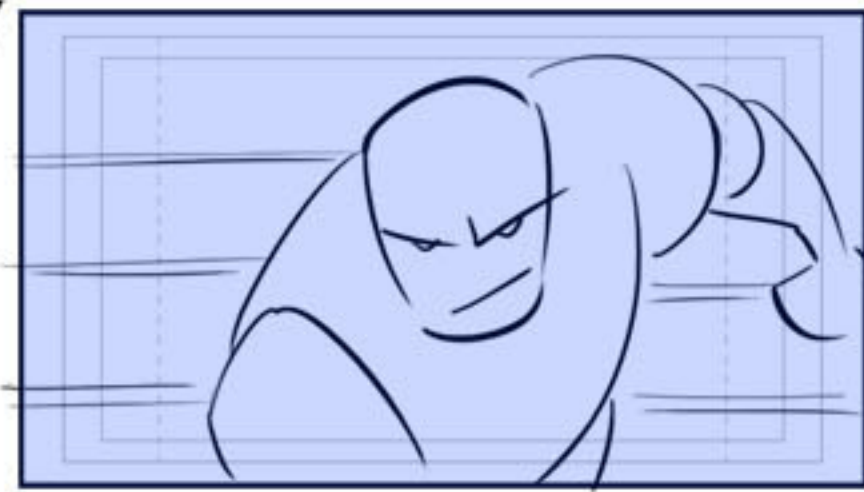

Cam pulls back, pivots to see arena

can't around

Drop down to bring ring into view

Push toward stage

Zoom in on Cena

Arm up

Arm up

LEAP into cam

Cena shakes

Cena drops belt

belt out

Belt slides on mat -
cam follows

Kane's foot stops it

He reaches down

Truck out

cackle