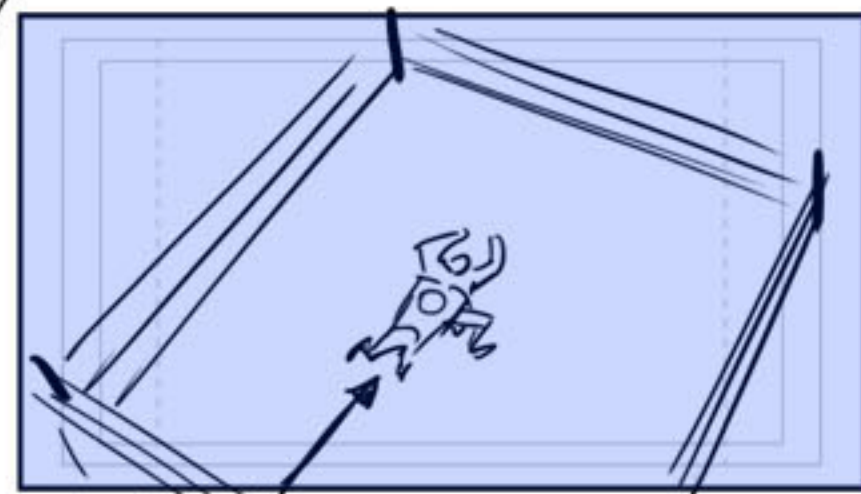

C stretches ropes toward cam

Twist head - bring in pen/pad

Cena: time for an attitude adjustment!

back to Kane

K: uh-oh.

Cut to ceiling

Exp - both bust out of stadium

They hit, bounce toward cam