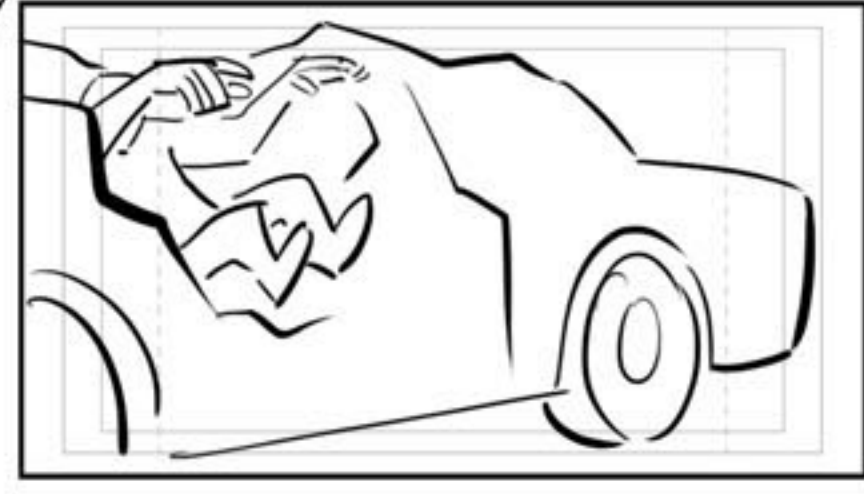

K brings up C in chokeslam

C in-flies toward limo

Cut to Miz in back seat, about to drink

SHAKE

C launches himself by slamming fists down

Cut to K standing near manhole cover

Manhole cover flips OS - trucks zoom past cam