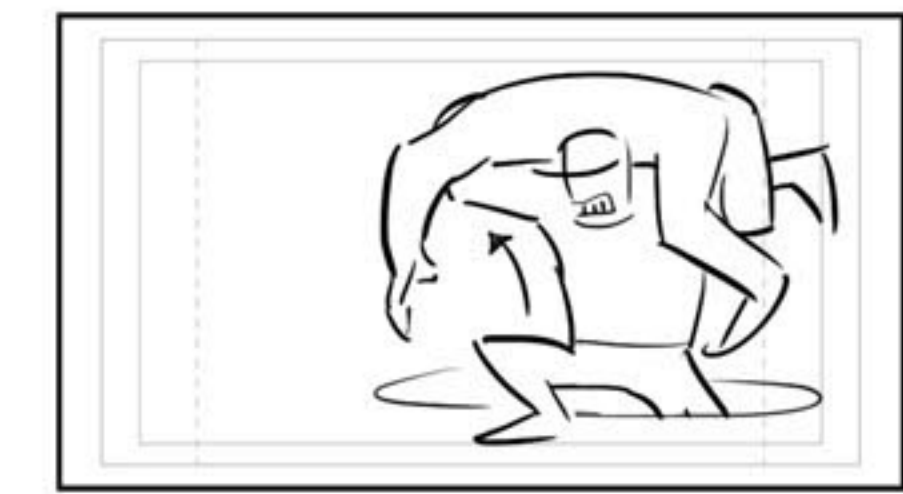

Attitude Adjustment