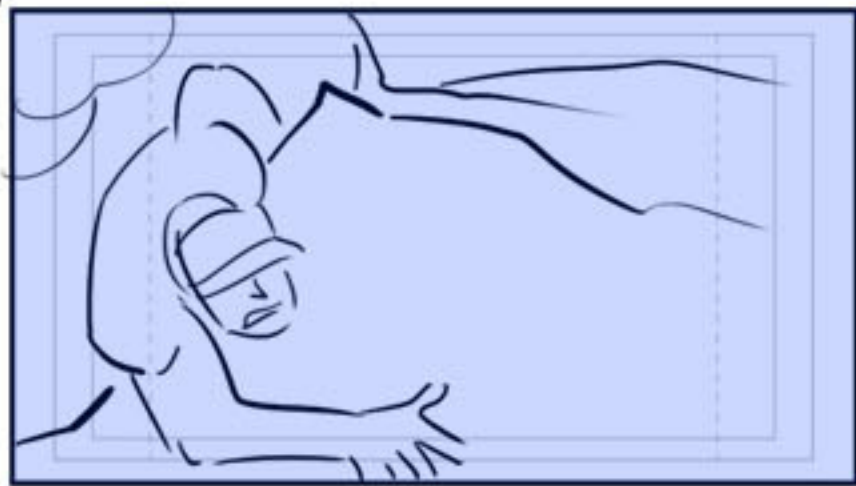

ZAP! YAAAAGH!

Both come to

-spot each other
BG STOPS

Cena holds up Kane's mask

Then his belt —
pause for a beat

No crowd!

— SHAKE —

Cut to empty seats