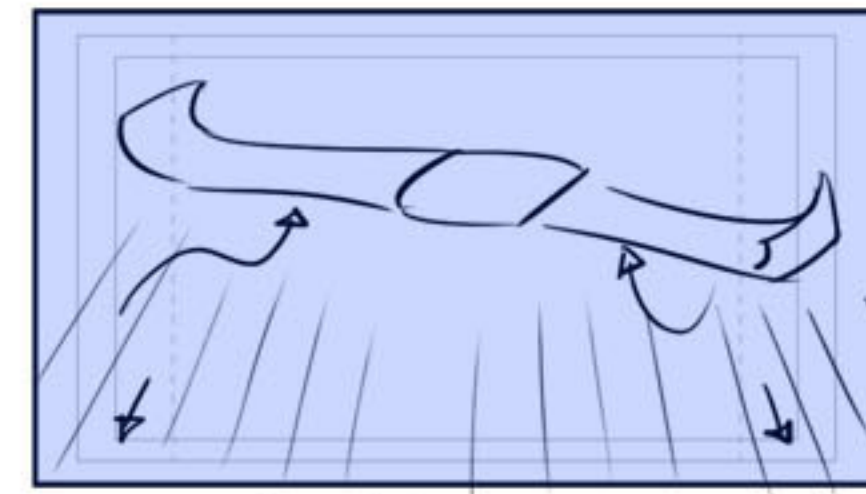

- SHAKE -
cut to ext-car alarms go off

Belt slides on mat -
cam follows