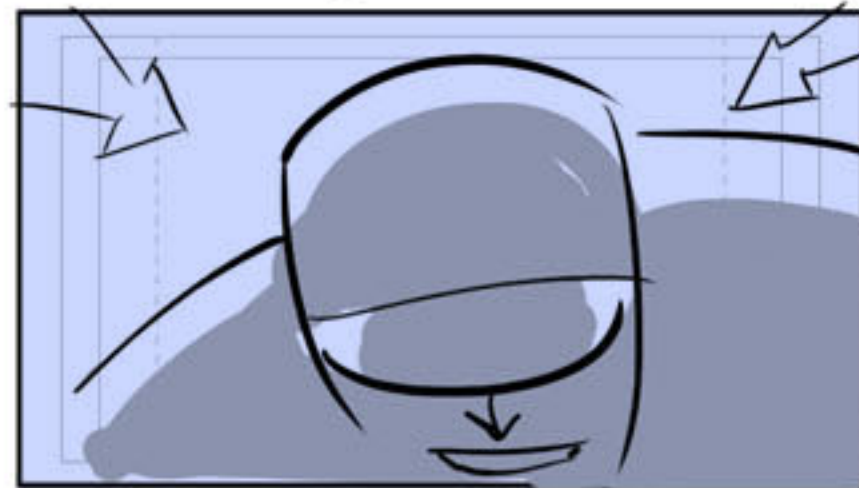

Cam pulls back, pivots to see arena

can't around

Drop down to bring ring into view

Push toward stage

Zoom in on Cena

Arm up

Arm up

LEAP into cam

Rise up/stop

cut to mat

Truck out, crane up

Lighting & music changes

Zoom in for expression

Kane drops into cam

-BIG SHAKE-

- SHAKE -
cut to ext-car alarms go off