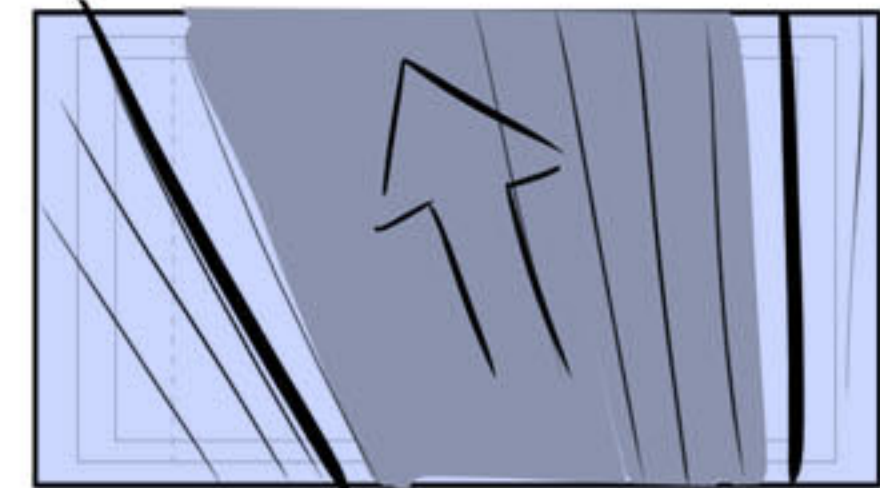

Cam pulls back, pivots to see arena

can't around

Drop down to bring ring into view

Push toward stage

Zoom in on Cena

Arm up

Arm up

LEAP into cam

Rise up/stop

cut to mat

Truck out, crane up

Lighting & music changes

Zoom in for expression

Kane drops into cam

-BIG SHAKE-

- SHAKE -
cut to ext-car alarms go off