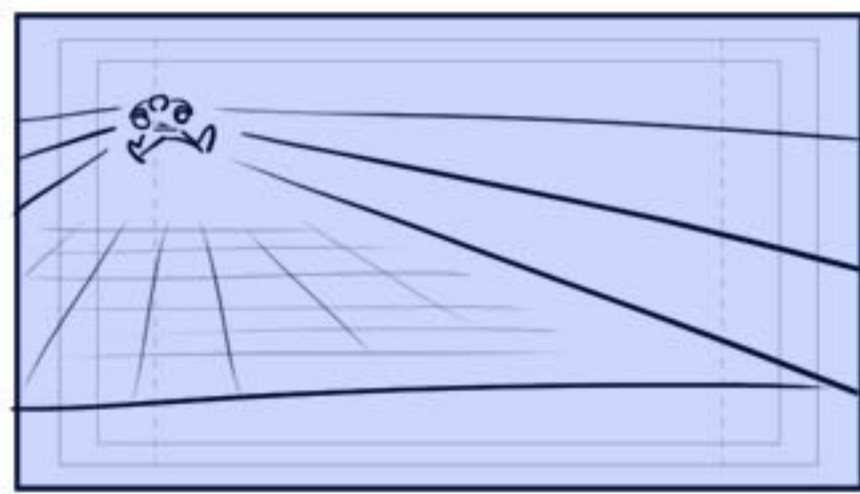

C stretches ropes toward cam

Twist head - bring in pen/pad

Cena: time for an attitude adjustment!

back to Kane

K: uh-oh.

Cut to ceiling

Exp - both bust out of stadium

They hit, bounce toward cam