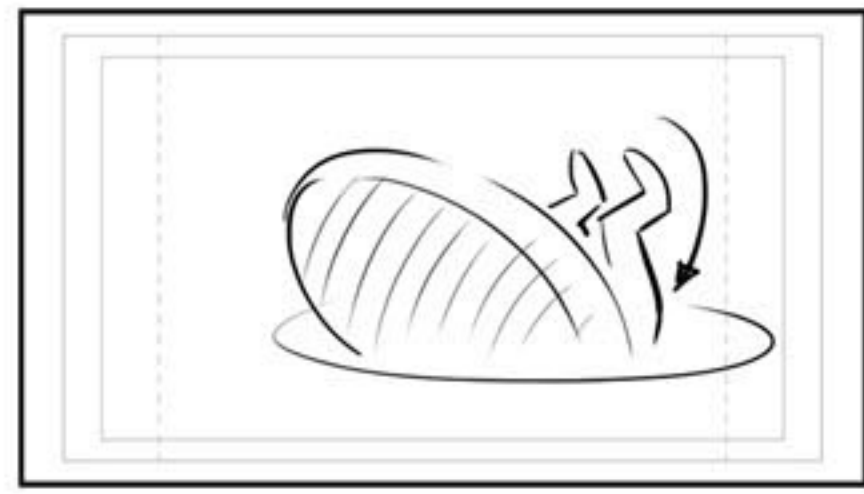

K brings up C in chokeslam

C in-flies toward limo

Cut to Miz in back seat, about to drink

SHAKE

C launches himself by slamming fists down

Cut to K standing near manhole cover

Manhole cover flips OS - trucks zoom past cam