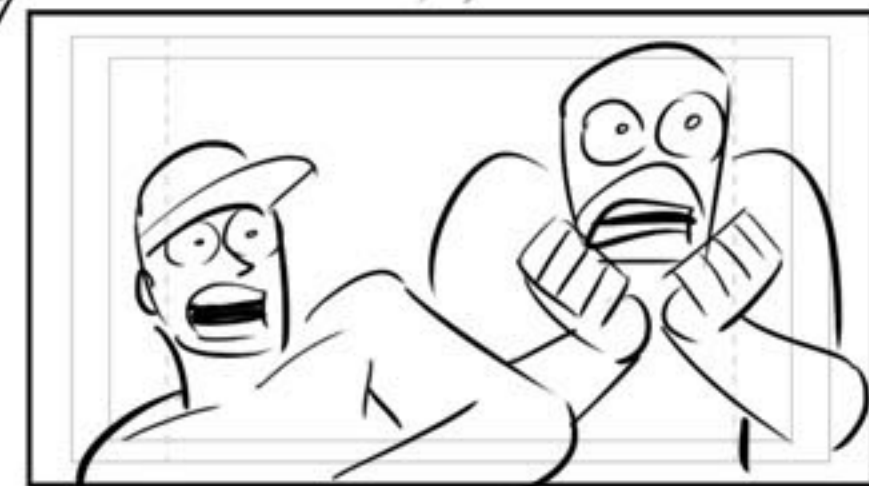

Hauler smash in from behind seats