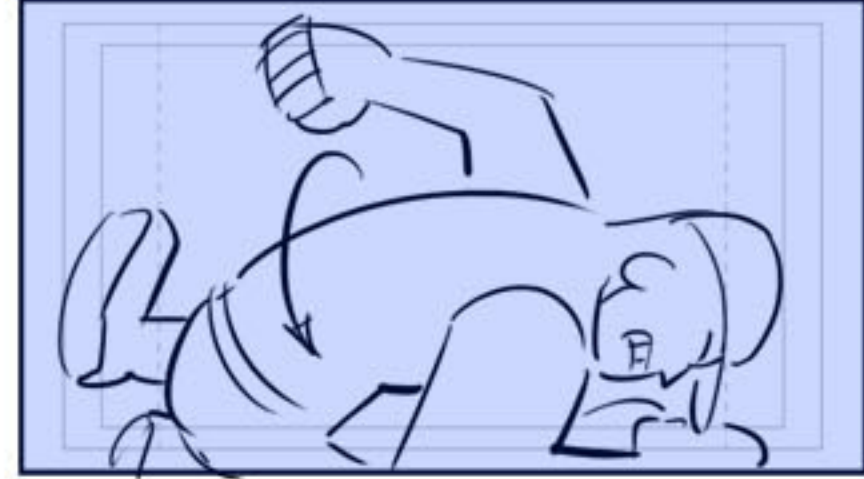

C stretches ropes toward cam

Twist head - bring in pen/pad

Cena: time for an attitude adjustment!

back to Kane

K: uh-oh.

Cut to ceiling

Exp - both bust out of stadium

They hit, bounce toward cam