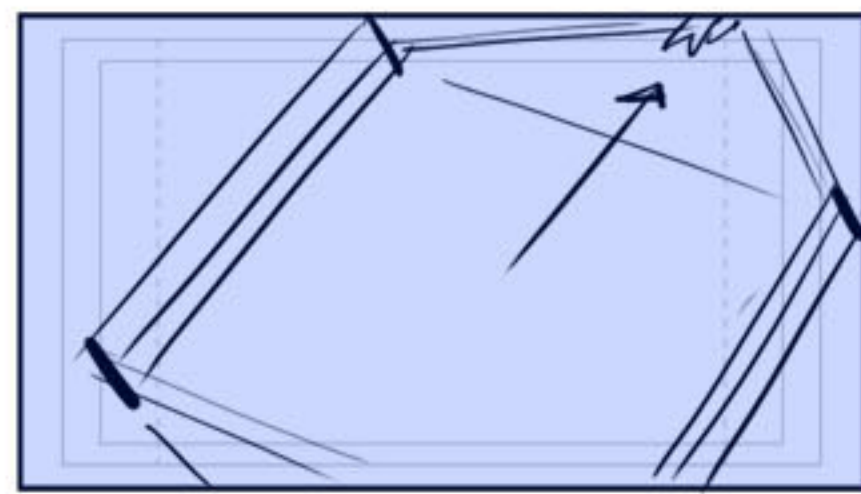

C stretches ropes toward cam

Twist head - bring in pen/pad

Cena: time for an attitude adjustment!

back to Kane

K: uh-oh.

Cut to ceiling

Exp - both bust out of stadium

They hit, bounce toward cam