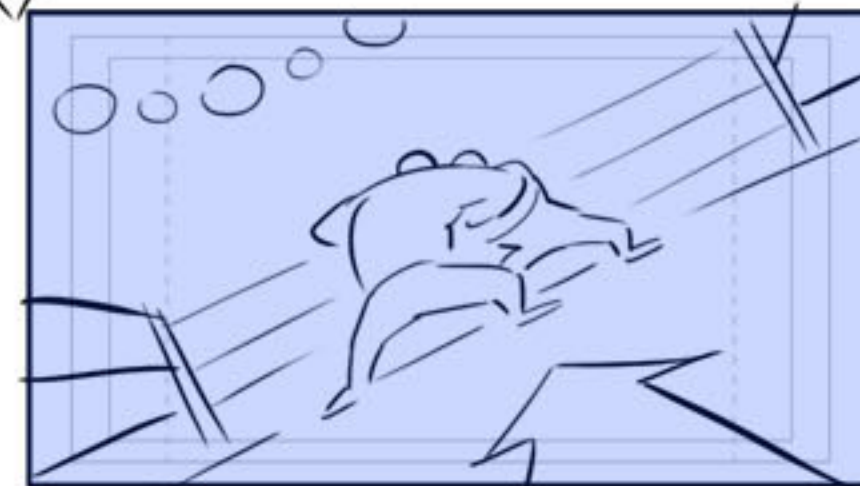

A/B cycle - devil fingers up in FG while running

Track with Kaw's feet making firey prints

Restart cycle

Push IN

Flash of light on impact

Mat ripples outward, ropes bend out

SHAKE
cut outside again

Sign flops over