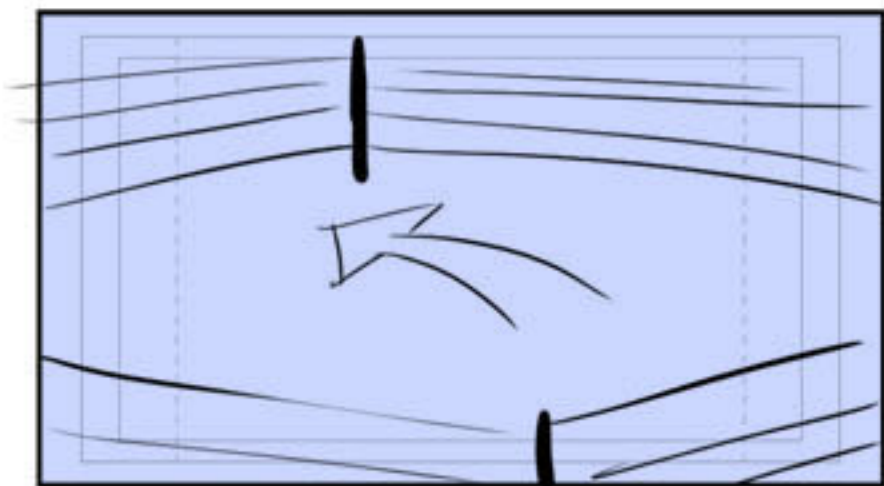

Cam pulls back, pivots to see arena

can't around

Drop down to bring ring into view

Push toward stage

Zoom in on Cena

Arm up

Arm up

LEAP into cam

Rise up/stop

cut to mat

Truck out, crane up

Lighting & music changes

Zoom in for expression

Kane drops into cam

-BIG SHAKE-

- SHAKE -
cut to ext-car alarms go off