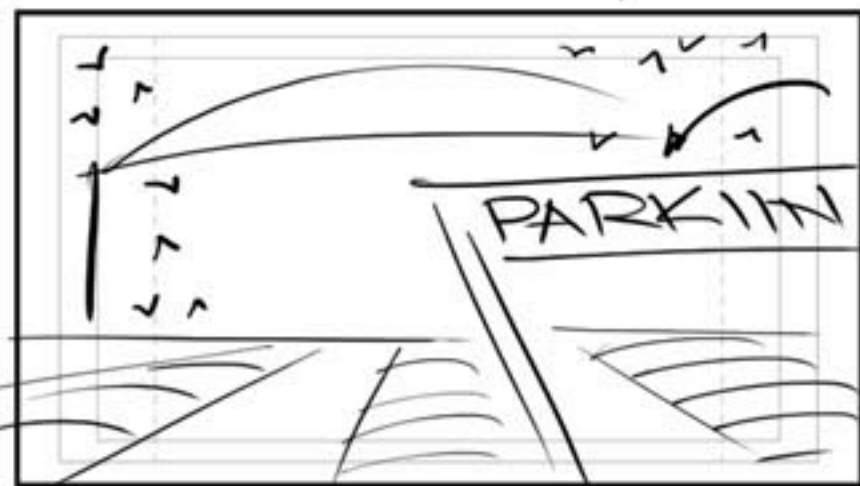

A/B cycle - devil fingers up in FG while running

Track with Kaw's feet making firey prints

Restart cycle

Push IN

Flash of light on impact

Mat ripples outward, ropes bend out

SHAKE
cut outside again

Sign flops over