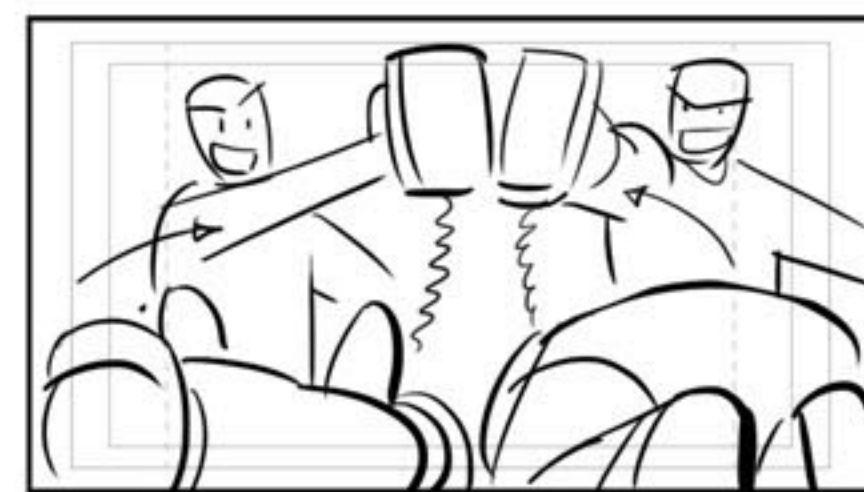

Kane IN

"Clear!"