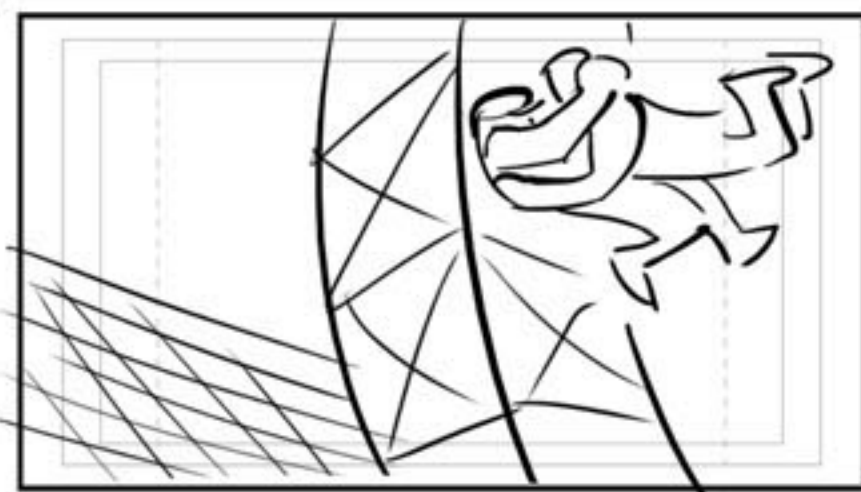

C stretches ropes toward cam

Twist head - bring in pen/pad

Cena: time for an attitude adjustment!

back to Kane

K: uh-oh.

Cut to ceiling

Exp - both bust out of stadium

They hit, bounce toward cam