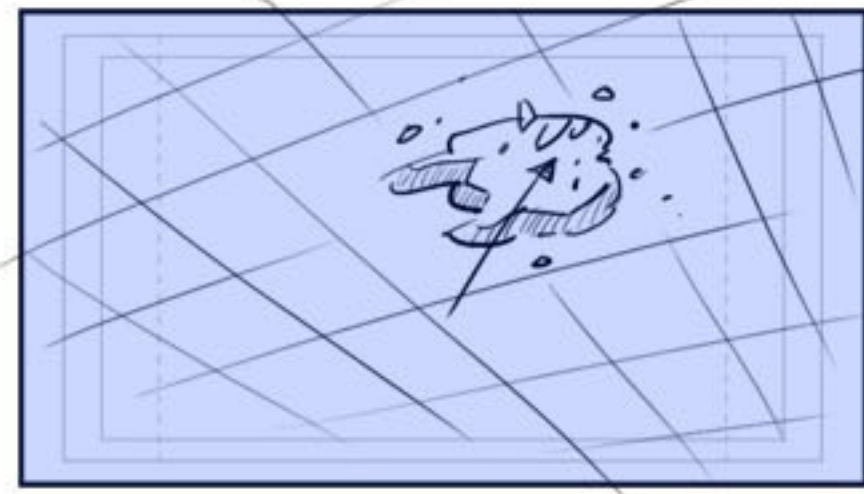

C stretches ropes toward cam

Twist head - bring in pen/pad

Cena: time for an attitude adjustment!

back to Kane

K: uh-oh.

Cut to ceiling

Exp - both bust out of stadium

They hit, bounce toward cam