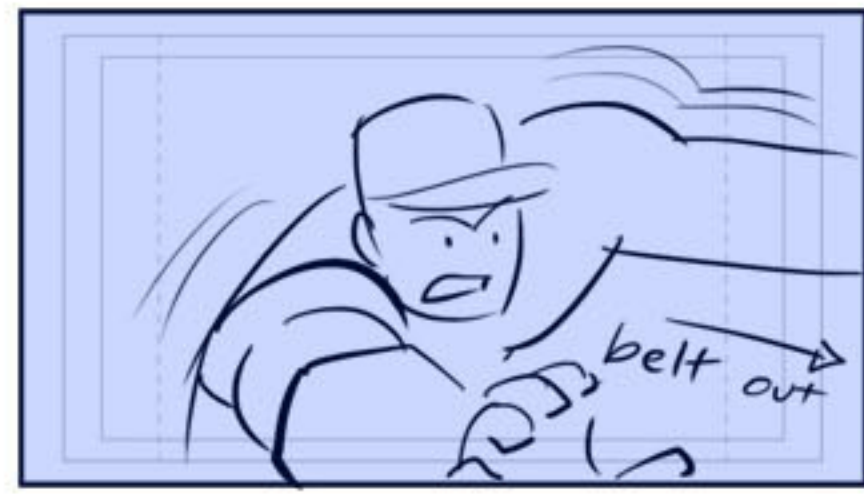

Cam pulls back, pivots to see arena

can't around

Drop down to bring ring into view

Push toward stage

Zoom in on Cena

Arm up

Arm up

LEAP into cam

Rise up/stop

cut to mat

Truck out, crane up

Lighting & music changes

Zoom in for expression

Kane drops into cam

-BIG SHAKE-

- SHAKE -
cut to ext-car alarms go off

Cena shakes

Cena drops belt

belt out

Belt slides on mat -
cam follows

Kane's foot stops it

He reaches down

Truck out

cackle