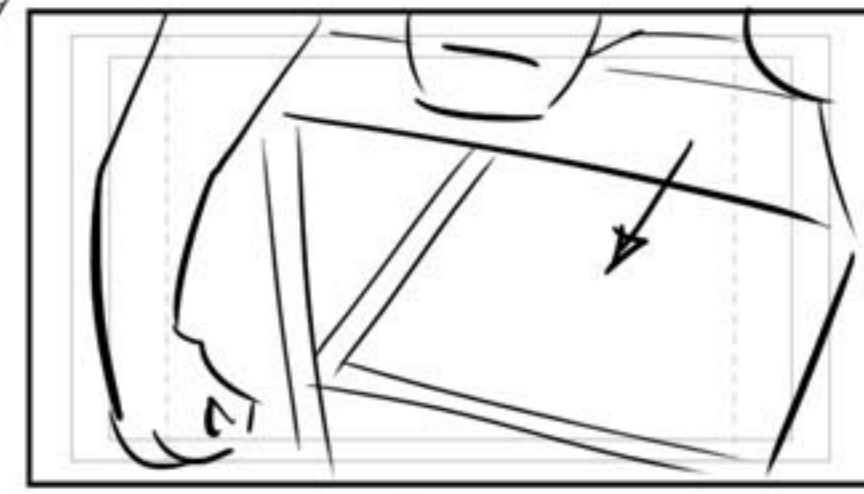

start on cracked pavement

Truck out to include gurneys

Lmd & Gettle

Ryder & Henry run in

Crane up to follow action

Kane IN

STOP

Cena in (start pose shown)