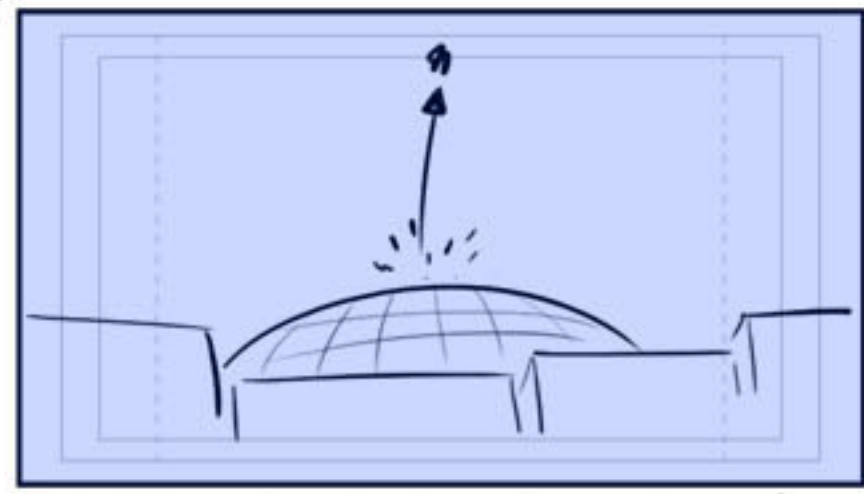

C stretches ropes toward cam

Twist head - bring in pen/pad

Cena: time for an attitude adjustment!

back to Kane

K: uh-oh.

Cut to ceiling

Exp - both bust out of stadium

They hit, bounce toward cam