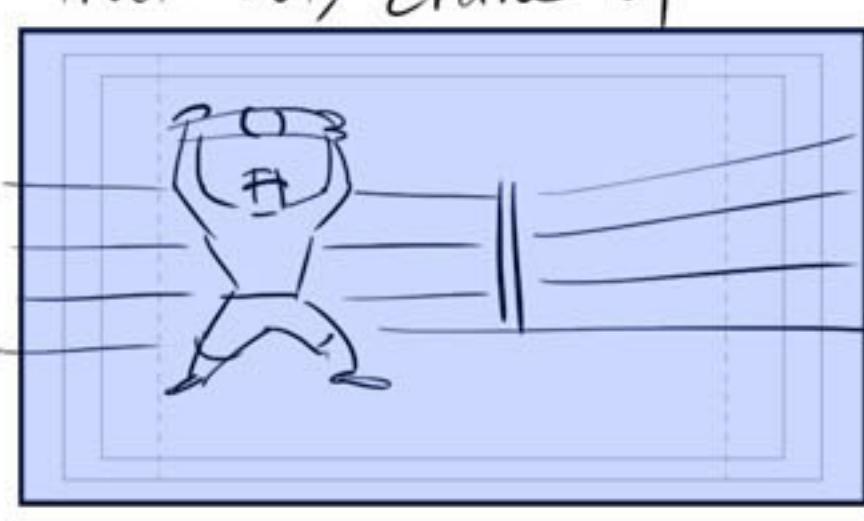

Cam pulls back, pivots to see arena

can't around

Drop down to bring ring into view

Push toward stage

Zoom in on Cena

Arm up

Arm up

LEAP into cam

Rise up/stop

cut to mat

Truck out, crane up

Lighting & music changes

Zoom in for expression

Kane drops into cam

-BIG SHAKE-

- SHAKE -
cut to ext-car alarms go off

Cena shakes

Cena drops belt

belt out

Belt slides on mat -
cam follows

Kane's foot stops it

He reaches down

Truck out

cackle