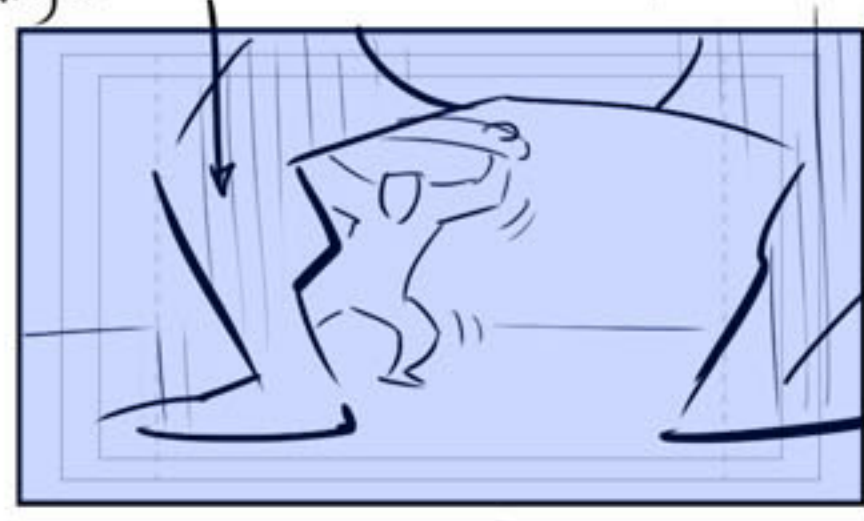

Cam pulls back, pivots to see arena

can't around

Drop down to bring ring into view

Push toward stage

Zoom in on Cena

Arm up

Arm up

LEAP into cam

Rise up/stop

cut to mat

Truck out, crane up

Lighting & music changes

Zoom in for expression

Kane drops into cam

-BIG SHAKE-

- SHAKE -
cut to ext-car alarms go off

Cena shakes

Cena drops belt

belt out

Belt slides on mat -
cam follows

Kane's foot stops it

He reaches down

Truck out

cackle