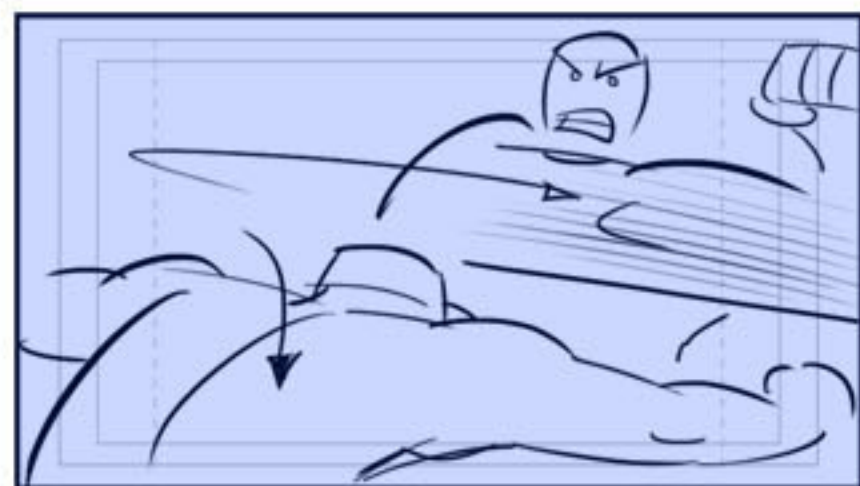

SHAKE
cut outside again

Cam stops - C ducks a swipe