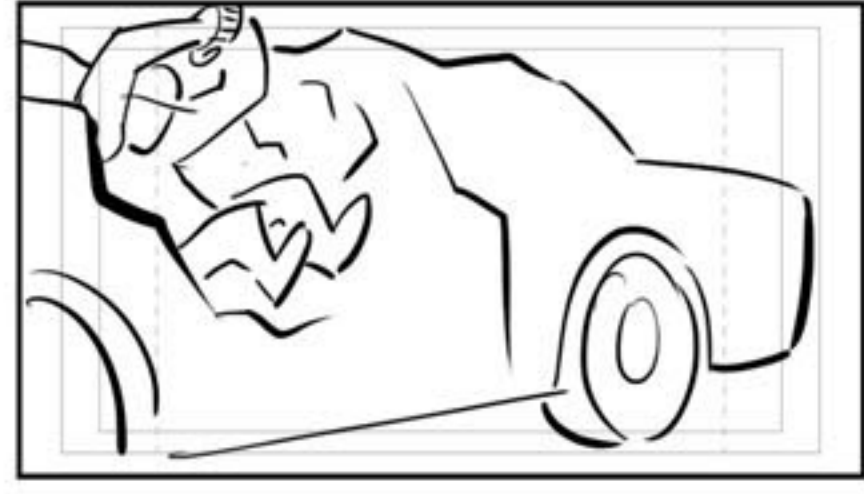

K brings up C in chokeslam

C in-flies toward limo

Cut to Miz in back seat, about to drink

SHAKE

C launches himself by slamming fists down

Cut to K standing near manhole cover

Manhole cover flips OS - trucks zoom past cam