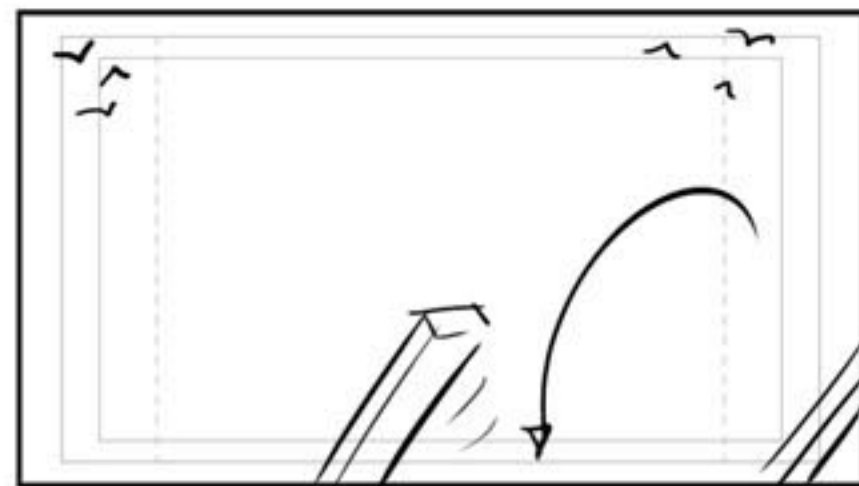

A/B cycle - devil fingers up in FG while running

Track with Kaw's feet making firey prints

Restart cycle

Push IN

Flash of light on impact

Mat ripples outward, ropes bend out

SHAKE
cut outside again

Sign flops over