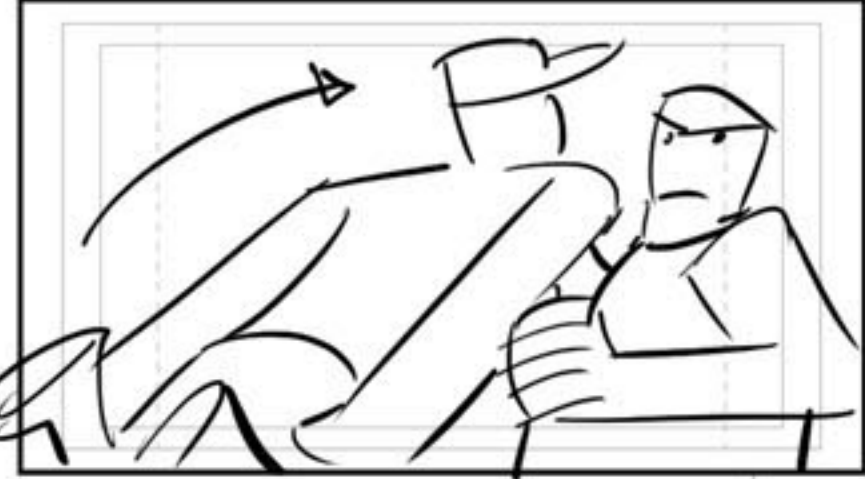

C stretches ropes toward cam

Twist head - bring in pen/pad

Cena: time for an attitude adjustment!

back to Kane

K: uh-oh.

Cut to ceiling

Exp - both bust out of stadium

They hit, bounce toward cam