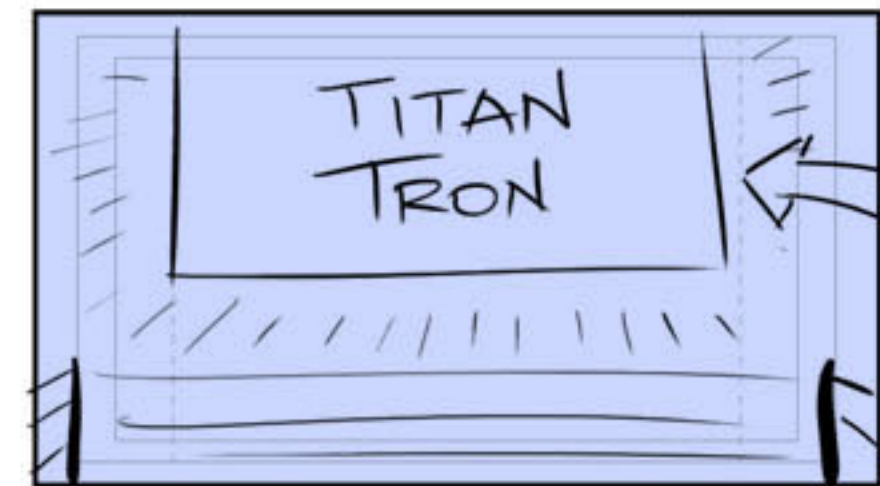

Cam pulls back, pivots to see arena

can't around

Drop down to bring ring into view

Push toward stage

Zoom in on Cena

Arm up

Arm up

LEAP into cam