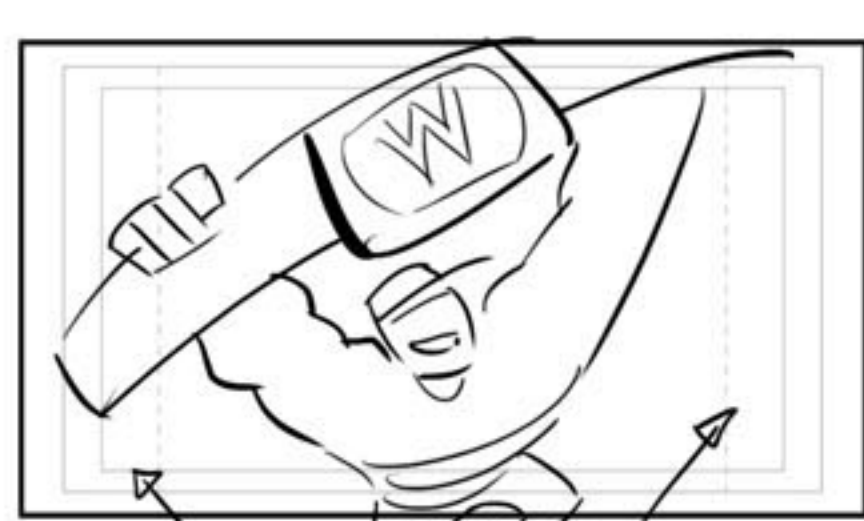

Cam pulls back, pivots to see arena

can't around

Drop down to bring ring into view

Push toward stage

Zoom in on Cena

Arm up

Arm up

LEAP into cam

Rise up/stop

cut to mat

Truck out, crane up

Lighting & music changes

Zoom in for expression

Kane drops into cam

-BIG SHAKE-

- SHAKE -
cut to ext-car alarms go off