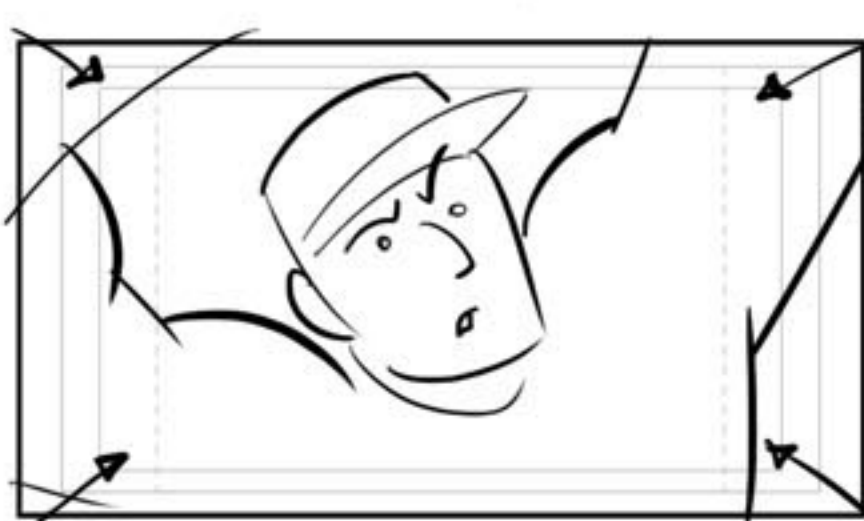

Cam pulls back, pivots to see arena

can't around

Drop down to bring ring into view

Push toward stage

Zoom in on Cena

Arm up

Arm up

LEAP into cam

Rise up/stop

cut to mat

Truck out, crane up

Lighting & music changes

Zoom in for expression

Kane drops into cam

-BIG SHAKE-

- SHAKE -
cut to ext-car alarms go off