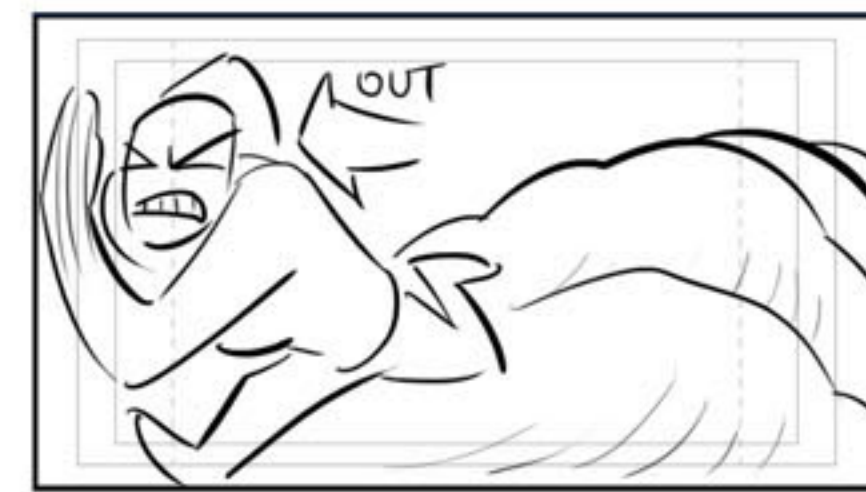

Close on Cena