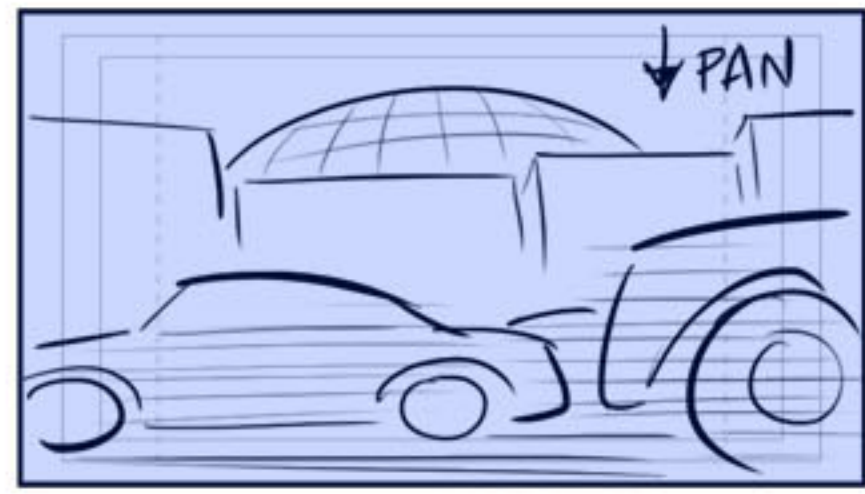

C stretches ropes toward cam

Twist head - bring in pen/pad

Cena: time for an attitude adjustment!

back to Kane

K: uh-oh.

Cut to ceiling

Exp - both bust out of stadium

They hit, bounce toward cam