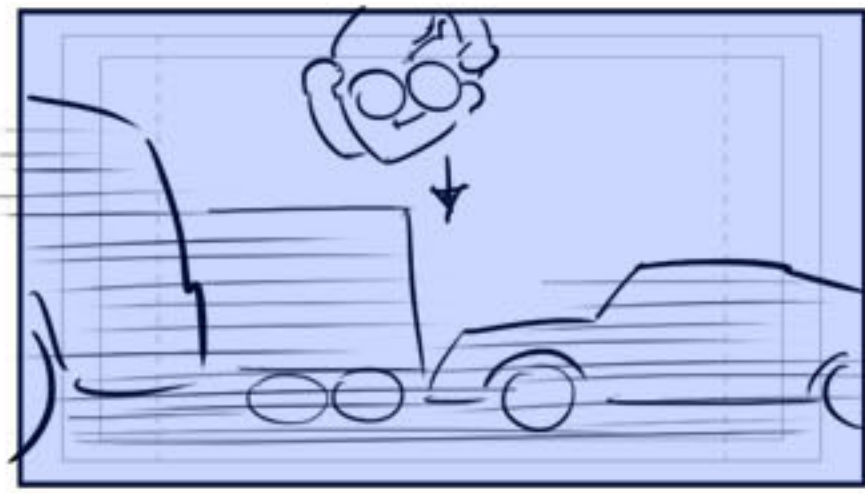

C stretches ropes toward cam

Twist head - bring in pen/pad

Cena: time for an attitude adjustment!

back to Kane

K: uh-oh.

Cut to ceiling

Exp - both bust out of stadium

They hit, bounce toward cam