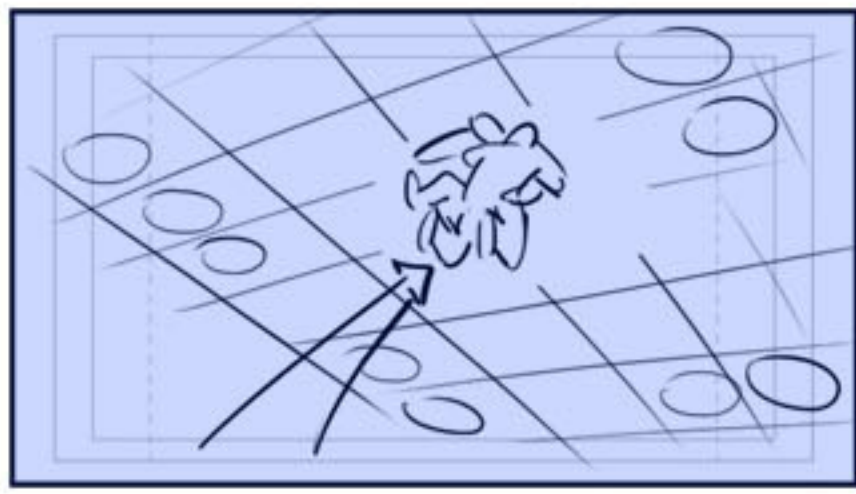

C stretches ropes toward cam

Twist head - bring in pen/pad

Cena: time for an attitude adjustment!

back to Kane

K: uh-oh.

Cut to ceiling

Exp - both bust out of stadium

They hit, bounce toward cam