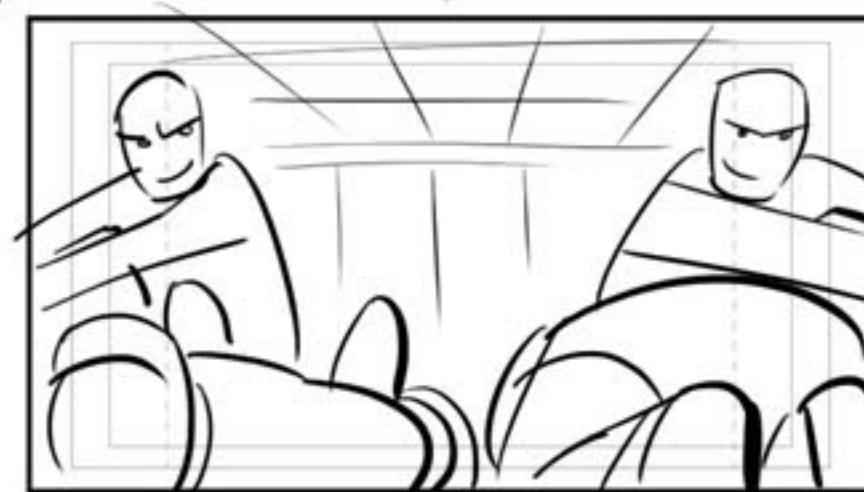

Crane up to follow action