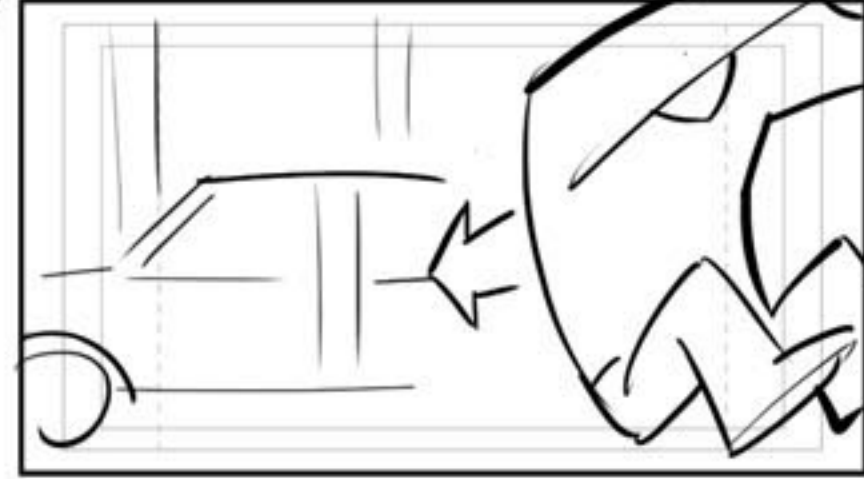

They hit, bounce toward cam

C in-flies toward limo