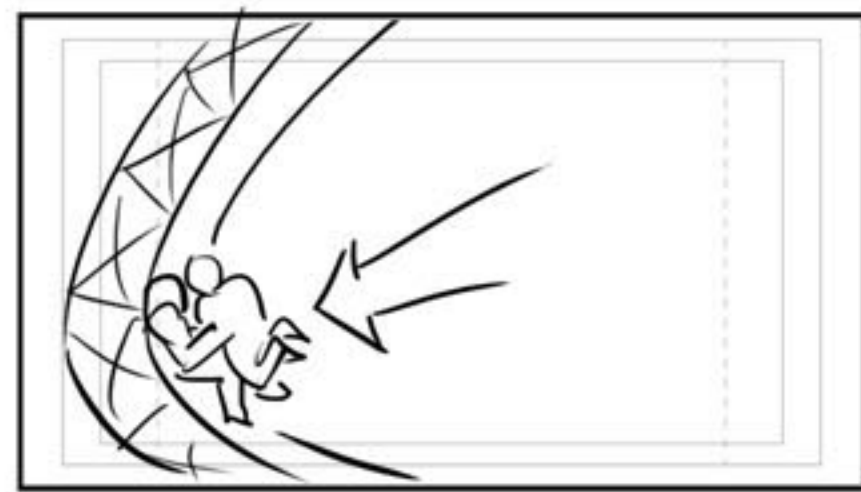

C stretches ropes toward cam

Twist head - bring in pen/pad

Cena: time for an attitude adjustment!

back to Kane

K: uh-oh.

Cut to ceiling

Exp - both bust out of stadium

They hit, bounce toward cam