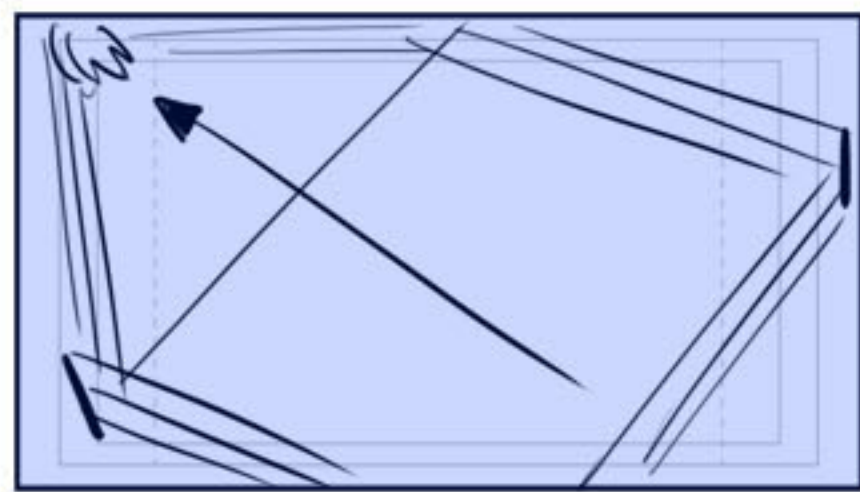

C stretches ropes toward cam

Twist head - bring in pen/pad

Cena: time for an attitude adjustment!

back to Kane

K: uh-oh.

Cut to ceiling

Exp - both bust out of stadium

They hit, bounce toward cam