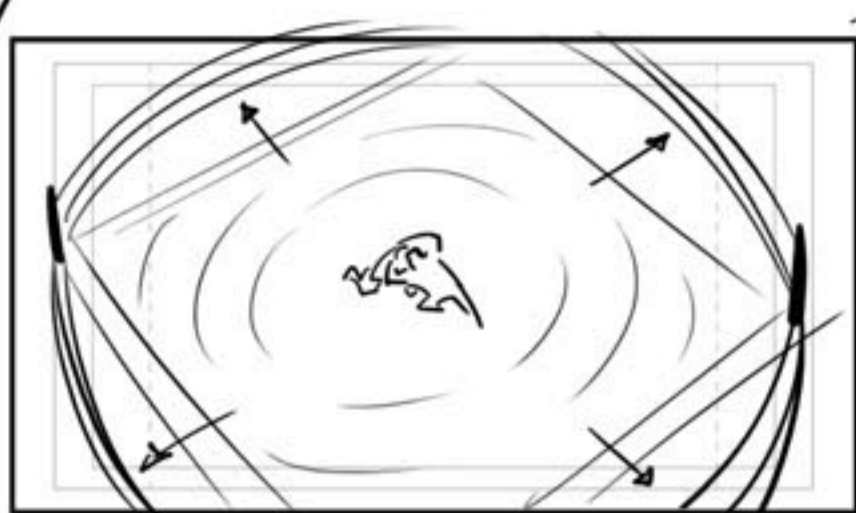

A/B cycle - devil fingers up in FG while running

Track with Kaw's feet making firey prints

Restart cycle

Push IN

Flash of light on impact

Mat ripples outward, ropes bend out

SHAKE
cut outside again

Sign flops over