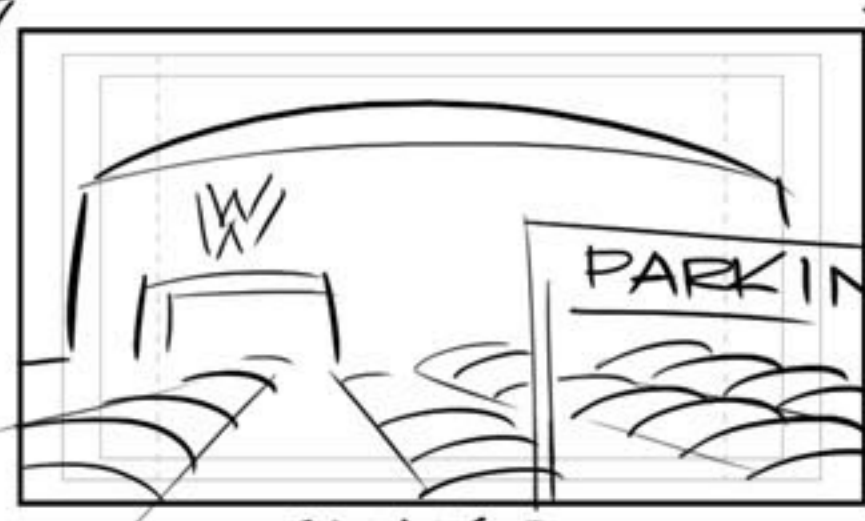

Cam pulls back, pivots to see arena

can't around

Drop down to bring ring into view

Push toward stage

Zoom in on Cena

Arm up

Arm up

LEAP into cam

Rise up/stop

cut to mat

Truck out, crane up

Lighting & music changes

Zoom in for expression

Kane drops into cam

-BIG SHAKE-

- SHAKE -
cut to ext-car alarms go off