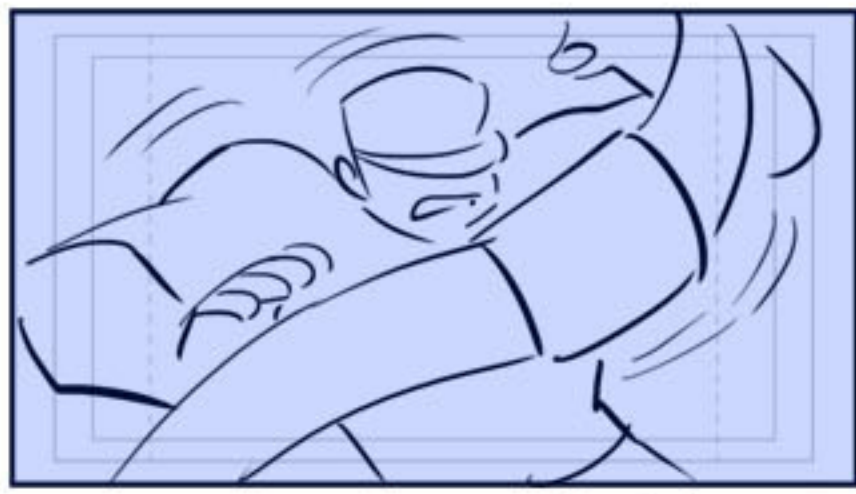

Cam pulls back, pivots to see arena

can't around

Drop down to bring ring into view

Push toward stage

Zoom in on Cena

Arm up

Arm up

LEAP into cam

Rise up/stop

cut to mat

Truck out, crane up

Lighting & music changes

Zoom in for expression

Kane drops into cam

-BIG SHAKE-

- SHAKE -
cut to ext-car alarms go off

Cena shakes

Cena drops belt

belt out

Belt slides on mat -
cam follows

Kane's foot stops it

He reaches down

Truck out

cackle