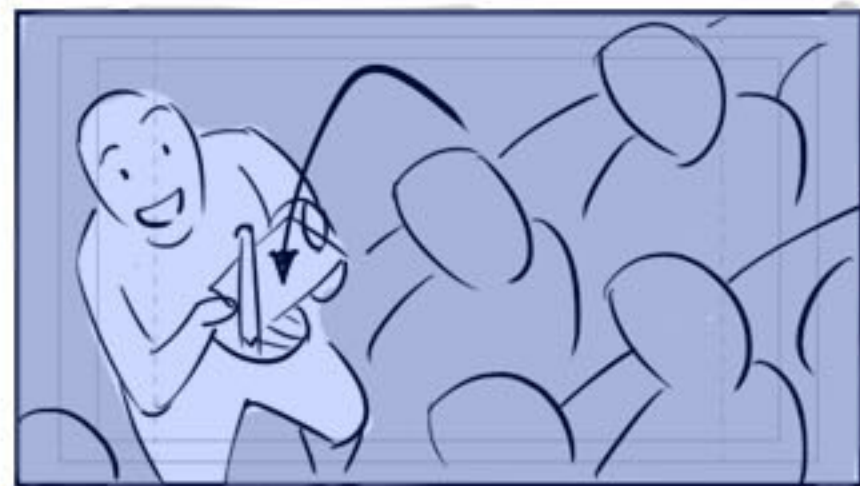

Cena: time for an attitude adjustment!

back to Kane