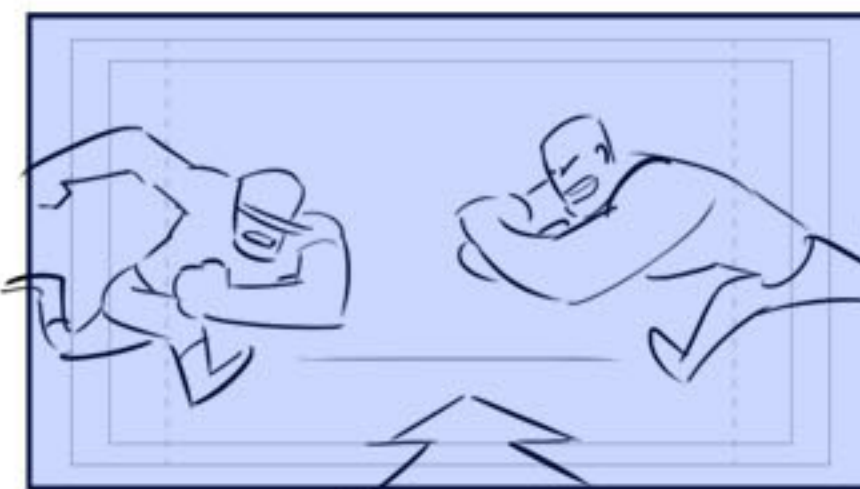

A/B cycle - devil fingers up in FG while running

Track with Kaw's feet making firey prints

Restart cycle

Push IN

Flash of light on impact

Mat ripples outward, ropes bend out

SHAKE
cut outside again

Sign flops over