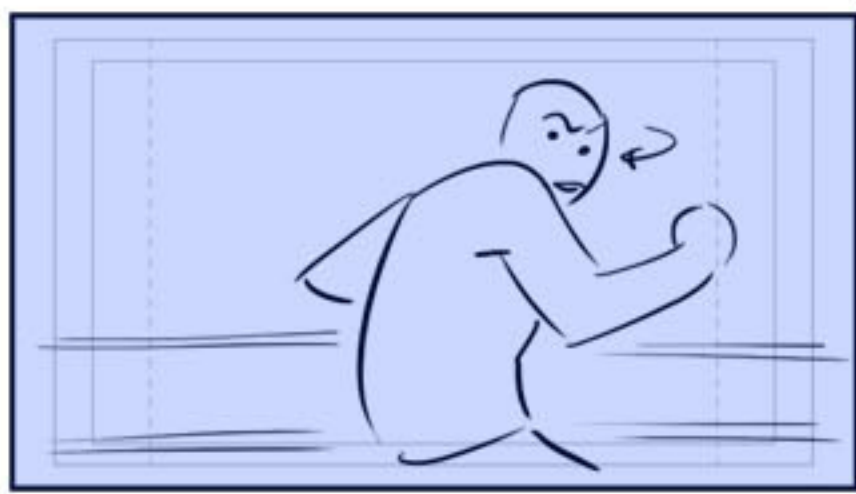

C stretches ropes toward cam

Twist head - bring in pen/pad

Cena: time for an attitude adjustment!

back to Kane

K: uh-oh.

Cut to ceiling

Exp - both bust out of stadium

They hit, bounce toward cam