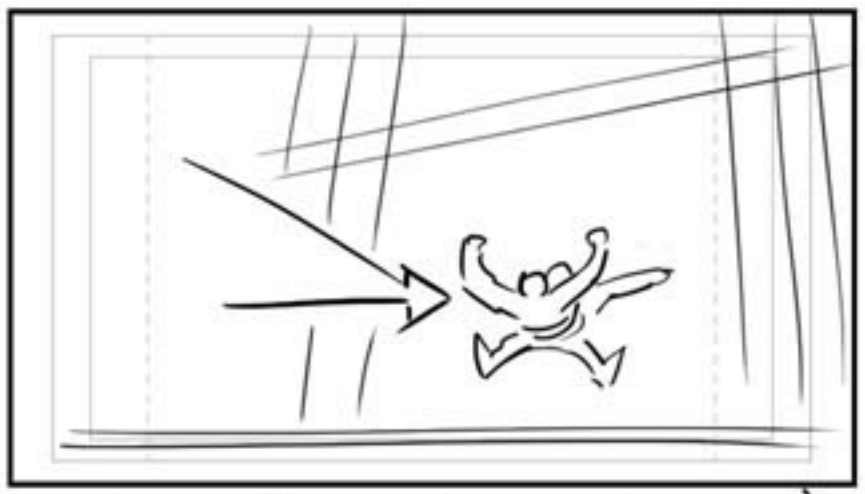

Resume fight

Attitude Adjustment

cut to HAULER

Kane spins toward it

cut to Hornswaggle bouncing up & down

B pose

YAAAGH! SHAKE

Thru & out

Cena stands in front of skyscraper

Kane flies in

Smashes C backward toward building

Cut inside-view of revolving door

Both fly thru-making it spin

Businessman steps into elevator

K&C fly in

SLAM!

businessman jammed between them

they flex muscles & nudge him

Truck out

Go to downshot of skyscraper

pivot to angle up

Go to downshot of skyscraper

pivot to angle up

Can't